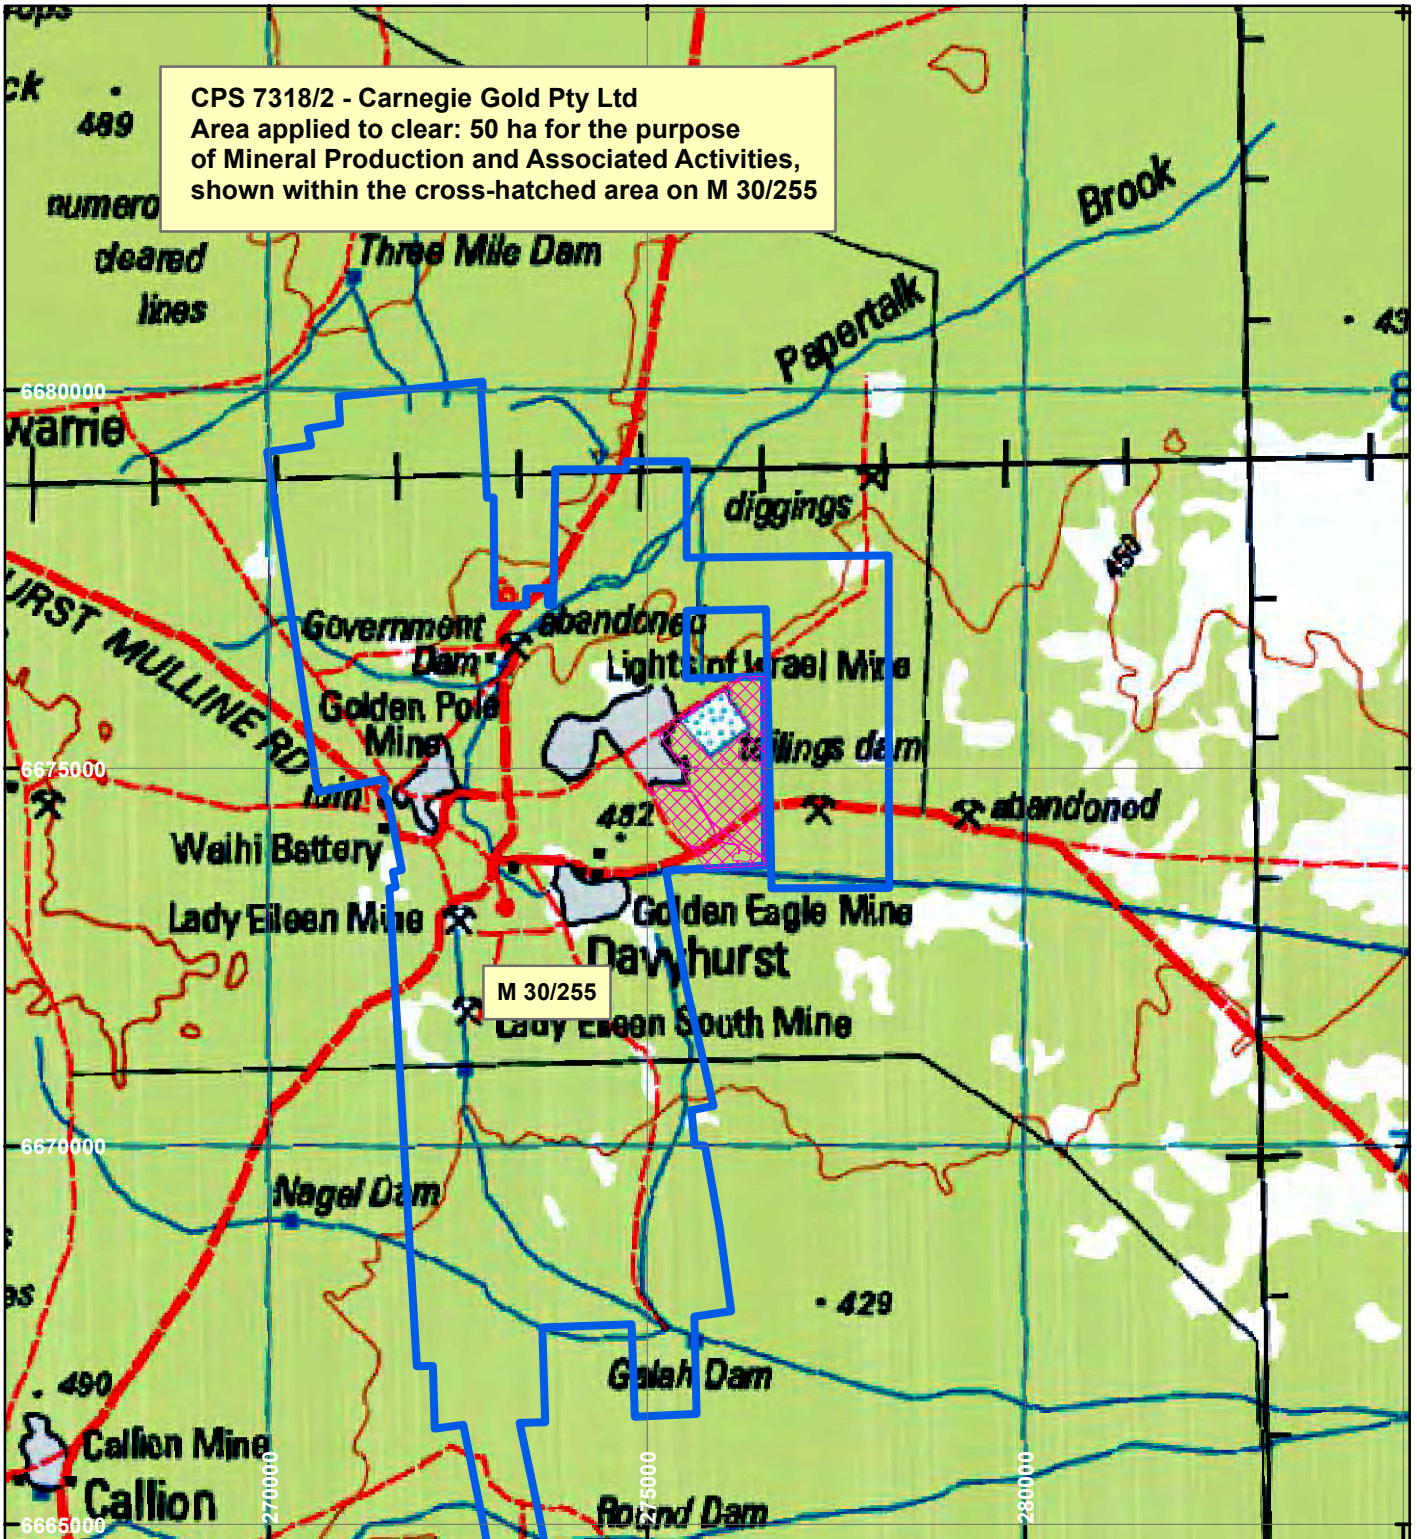

CPS 7318/2 - Carnegie Gold Pty Ltd

LEGEND

Clearing Instruments

Mining Tenements

Scale 1:100,000

(Approximate when reproduced at A4)

Geocentric Datum Australia 1994

Note: the data in this map have not been projected. This may result in geometric distortion or measurement inaccuracies.

..... Date

Officer with delegated authority under Section 20 of
 the Environmental Protection Act 1986

Information derived from this map should be
 confirmed with the data custodian acknowledged
 by the agency acronym in the legend.