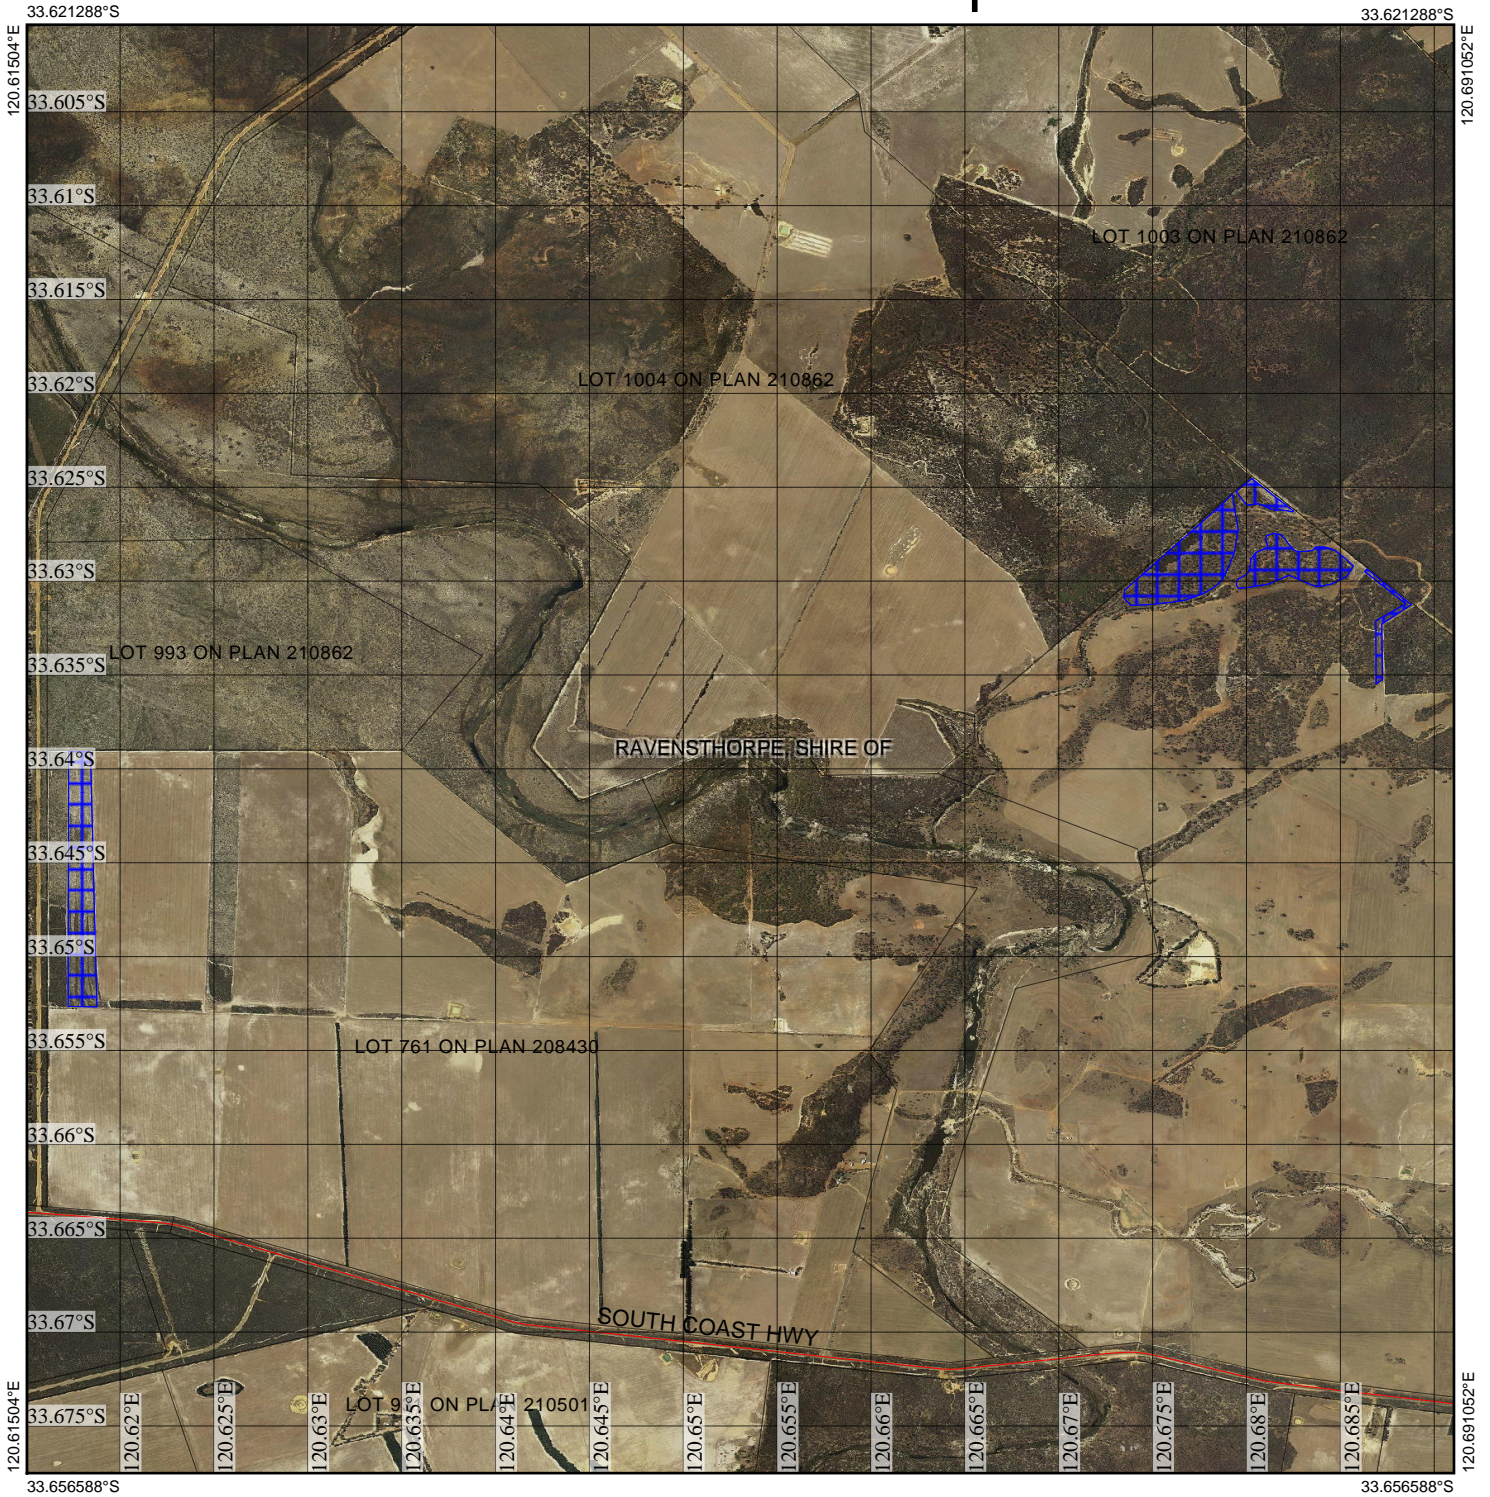

CPS 7320/1 - Map

Legend

-  Clearing Instruments Proposals
-  Imagery
-  Local Government Authority

(Approximate when reproduced at A4)

GDA 94 (Lat/Long)

Geocentric Datum of Australia 1994

..... Date

GOVERNMENT OF
WESTERN AUSTRALIA
WA Crown Copyright 2016