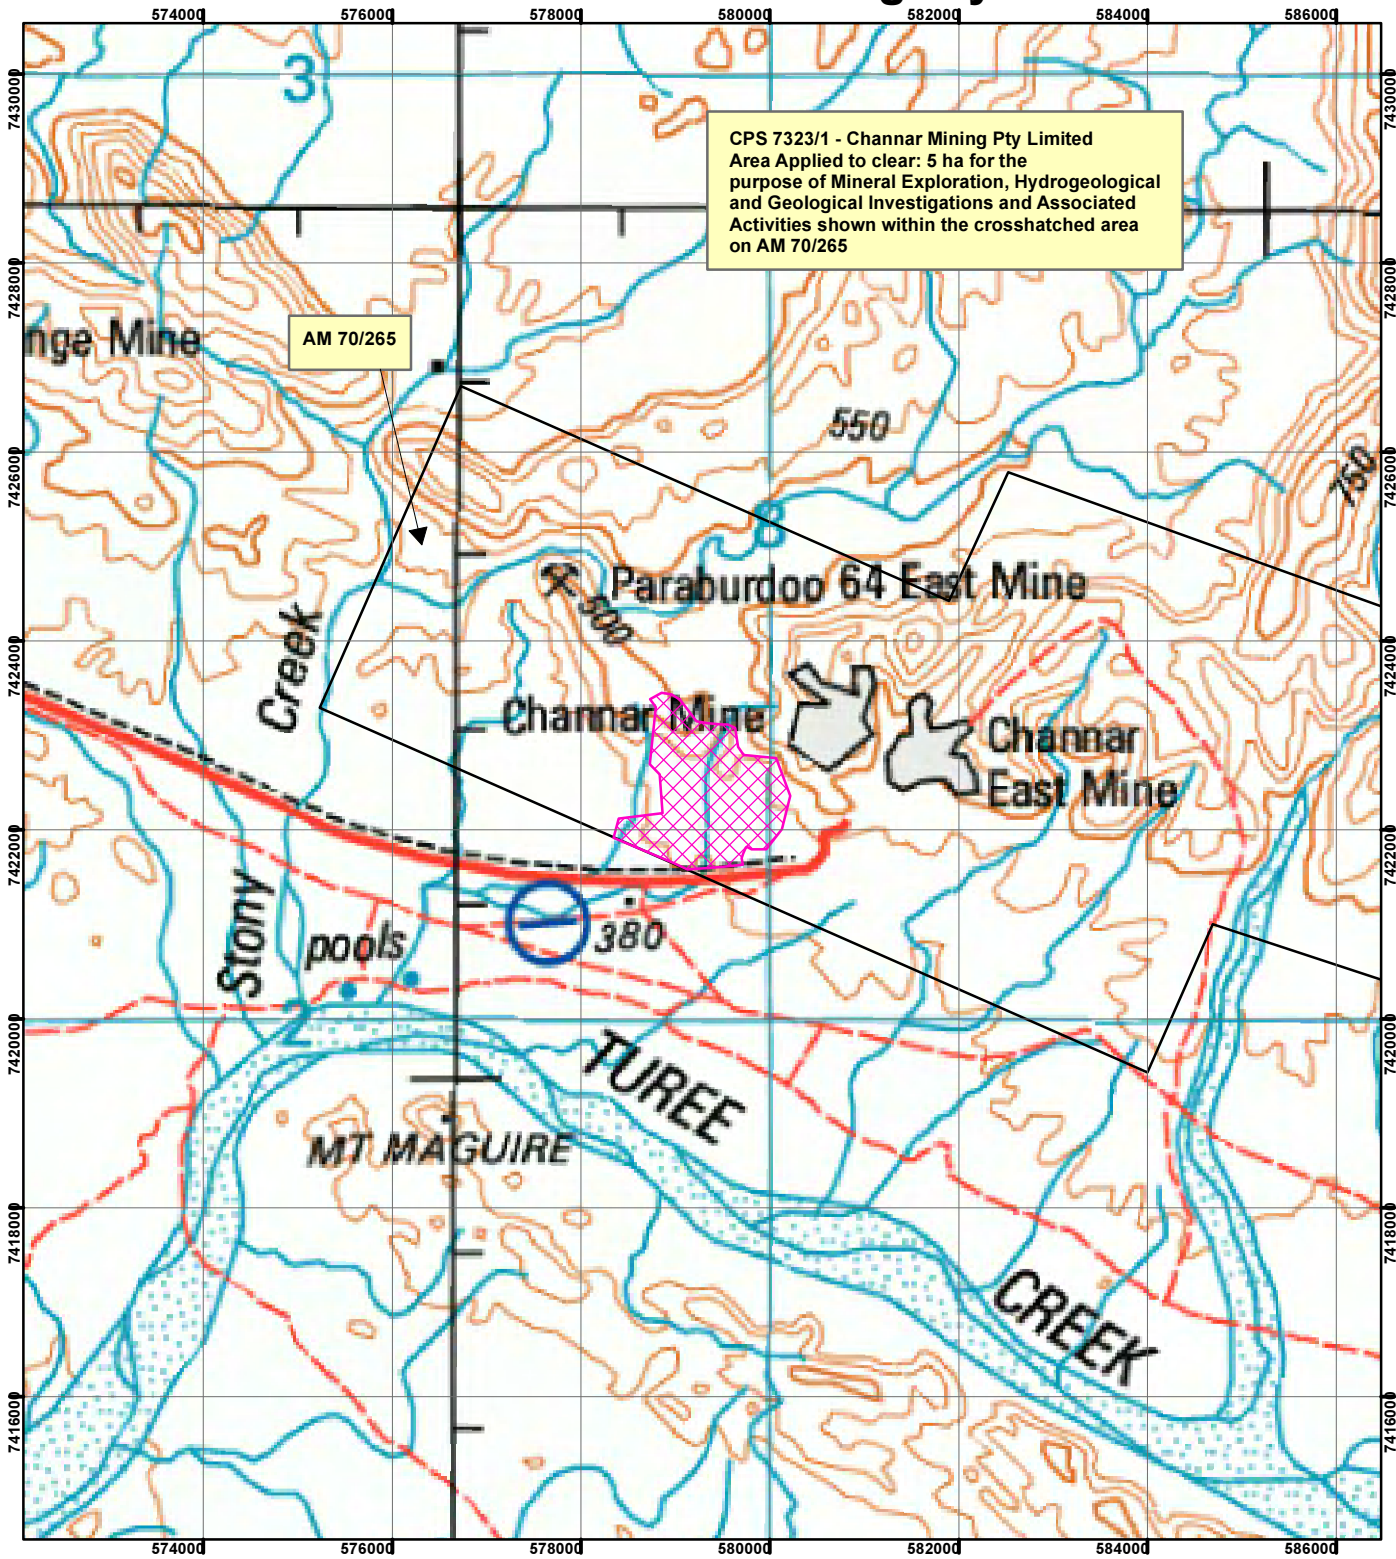

CPS 7323/1 - Channar Mining Pty Limited

Legend

Clearing Instruments

Mining Tenements

FMT_TENID

M 265SA

Geocentric Datum Australia 1994

..... Date .....

Officer with delegated authority under Section 20 of the Environmental Protection Act 1986