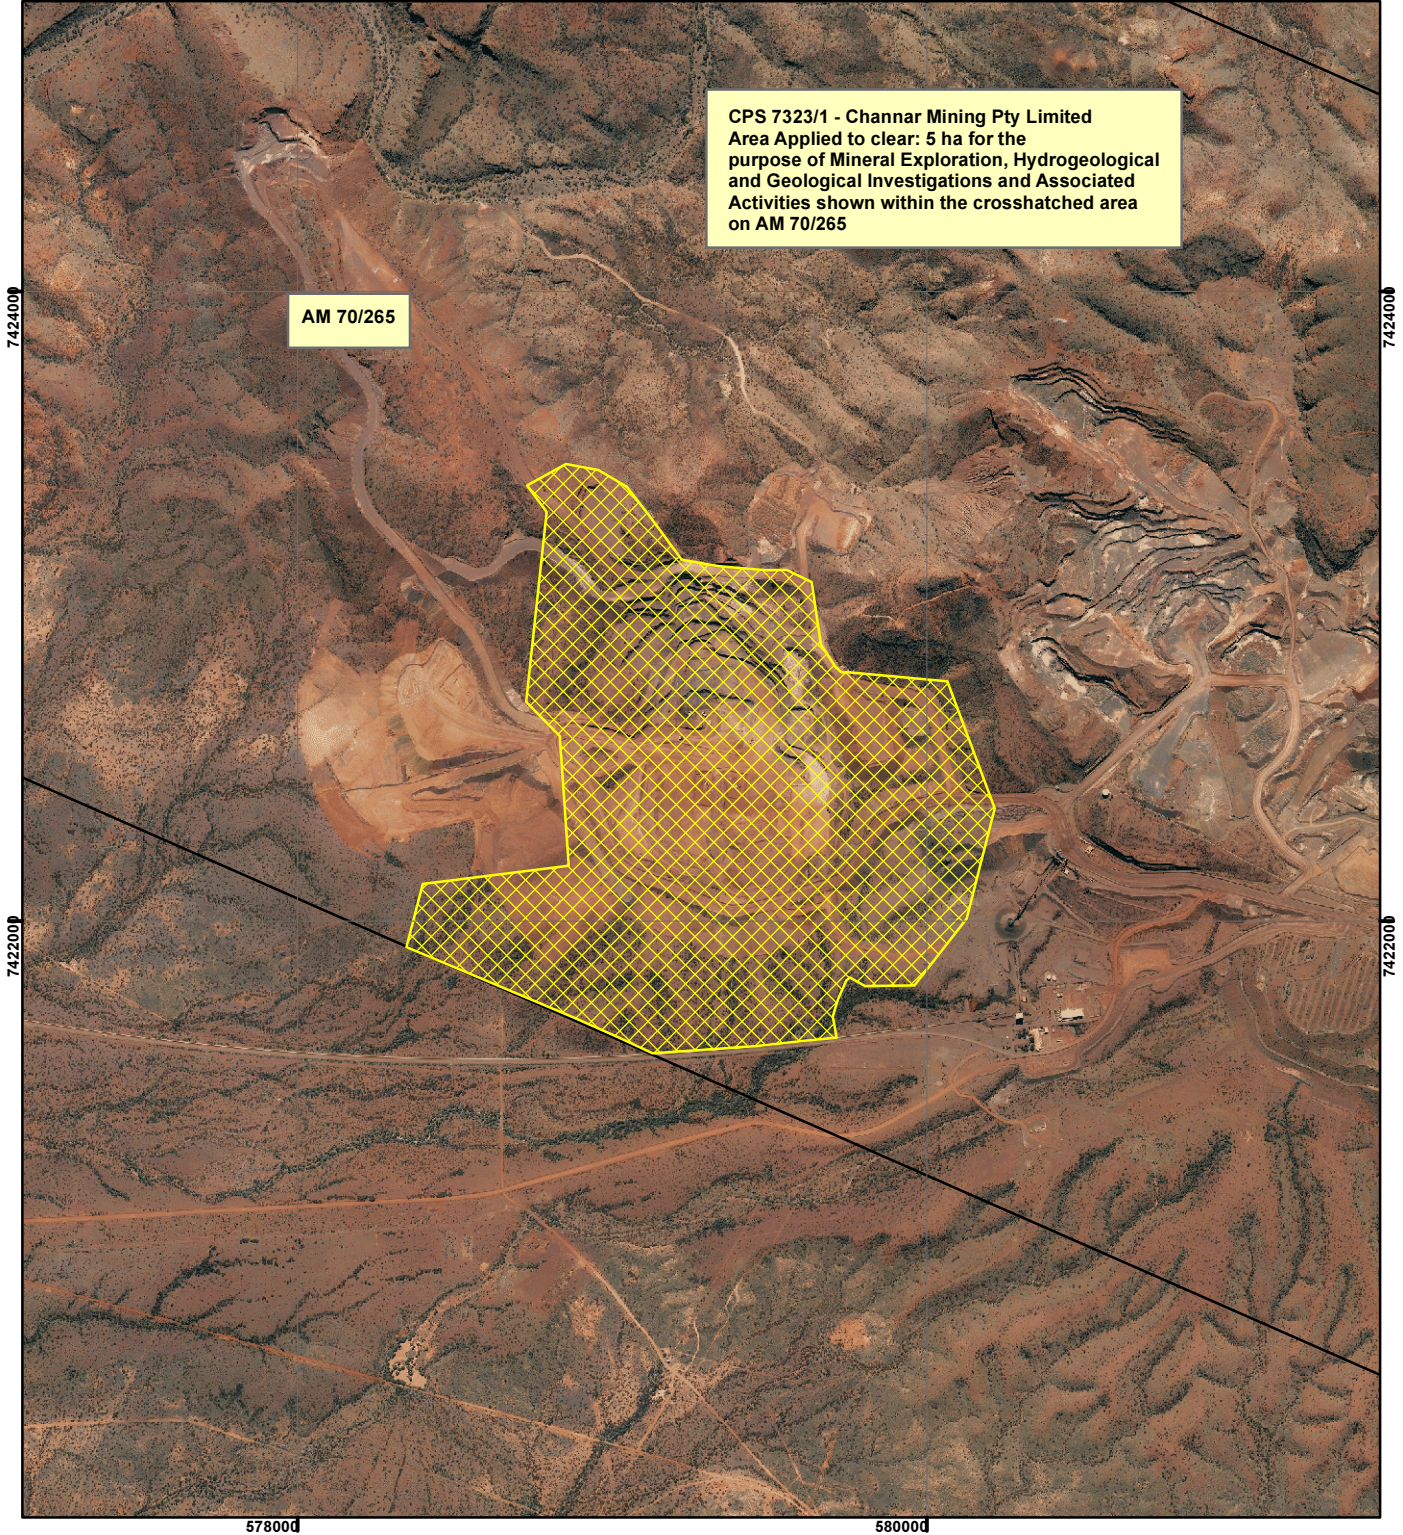

CPS 7323/1 - Channar Mining Pty Limited

57800g

58000g

Legend

 Clearing Instruments

Mining Tenements

FMT_TENID

 M 265SA

Geocentric Datum Australia 1994

Note: the data in this map have not been projected. This may result in geometric distortion or measurement inaccuracies.

..... Date

Officer with delegated authority under Section 20 of
the Environmental Protection Act 1986

Information derived from this map should be
confirmed with the data custodian acknowledged
by the agency acronym in the legend.