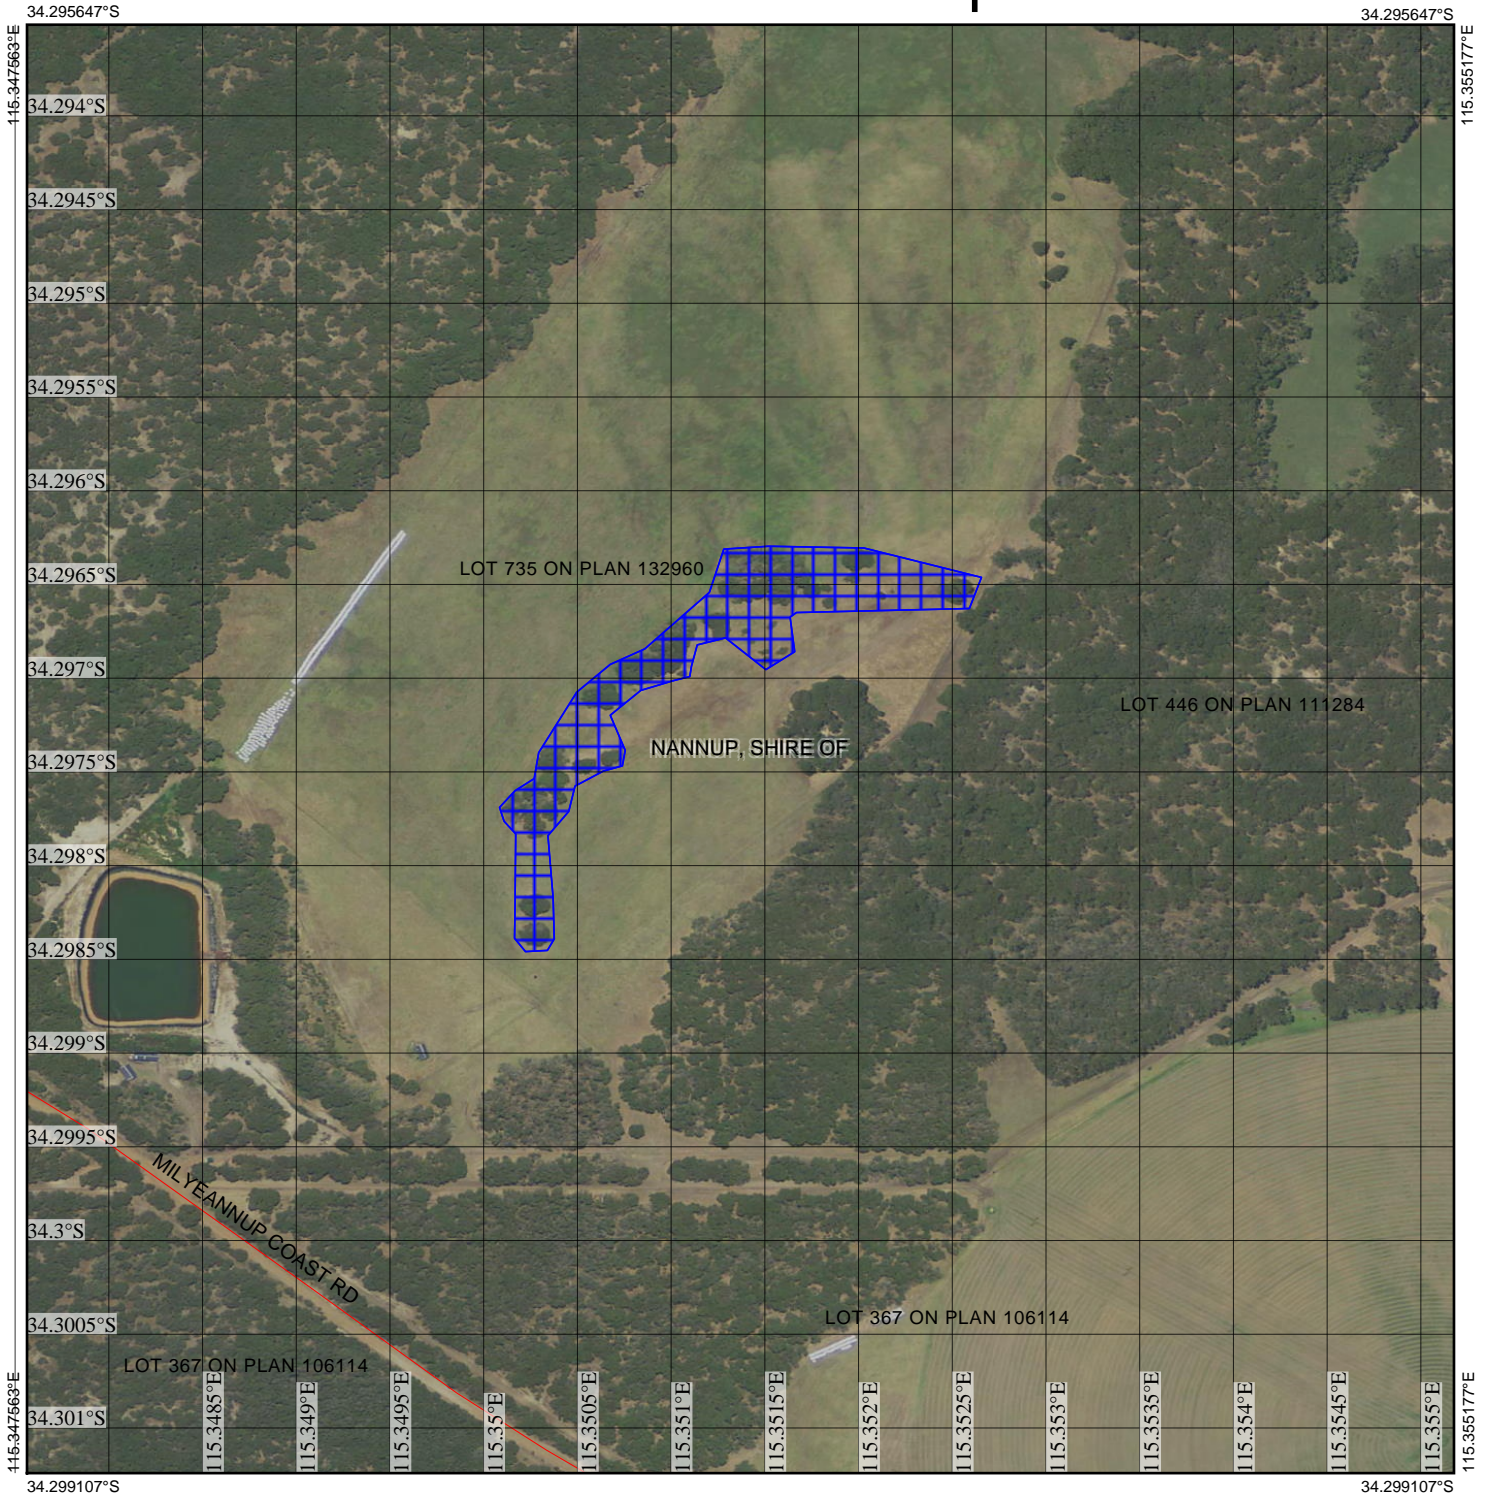

CPS 7331/1 - Map

Legend

-  Roads
-  Clearing Instruments Proposals
-  Imagery
-  Local Government Authority
-  Cadastre

(Approximate when reproduced at A4)

GDA 94 (Lat/Long)

Geocentric Datum of Australia 1994

..... Date

GOVERNMENT OF
WESTERN AUSTRALIA
WA Crown Copyright 2016