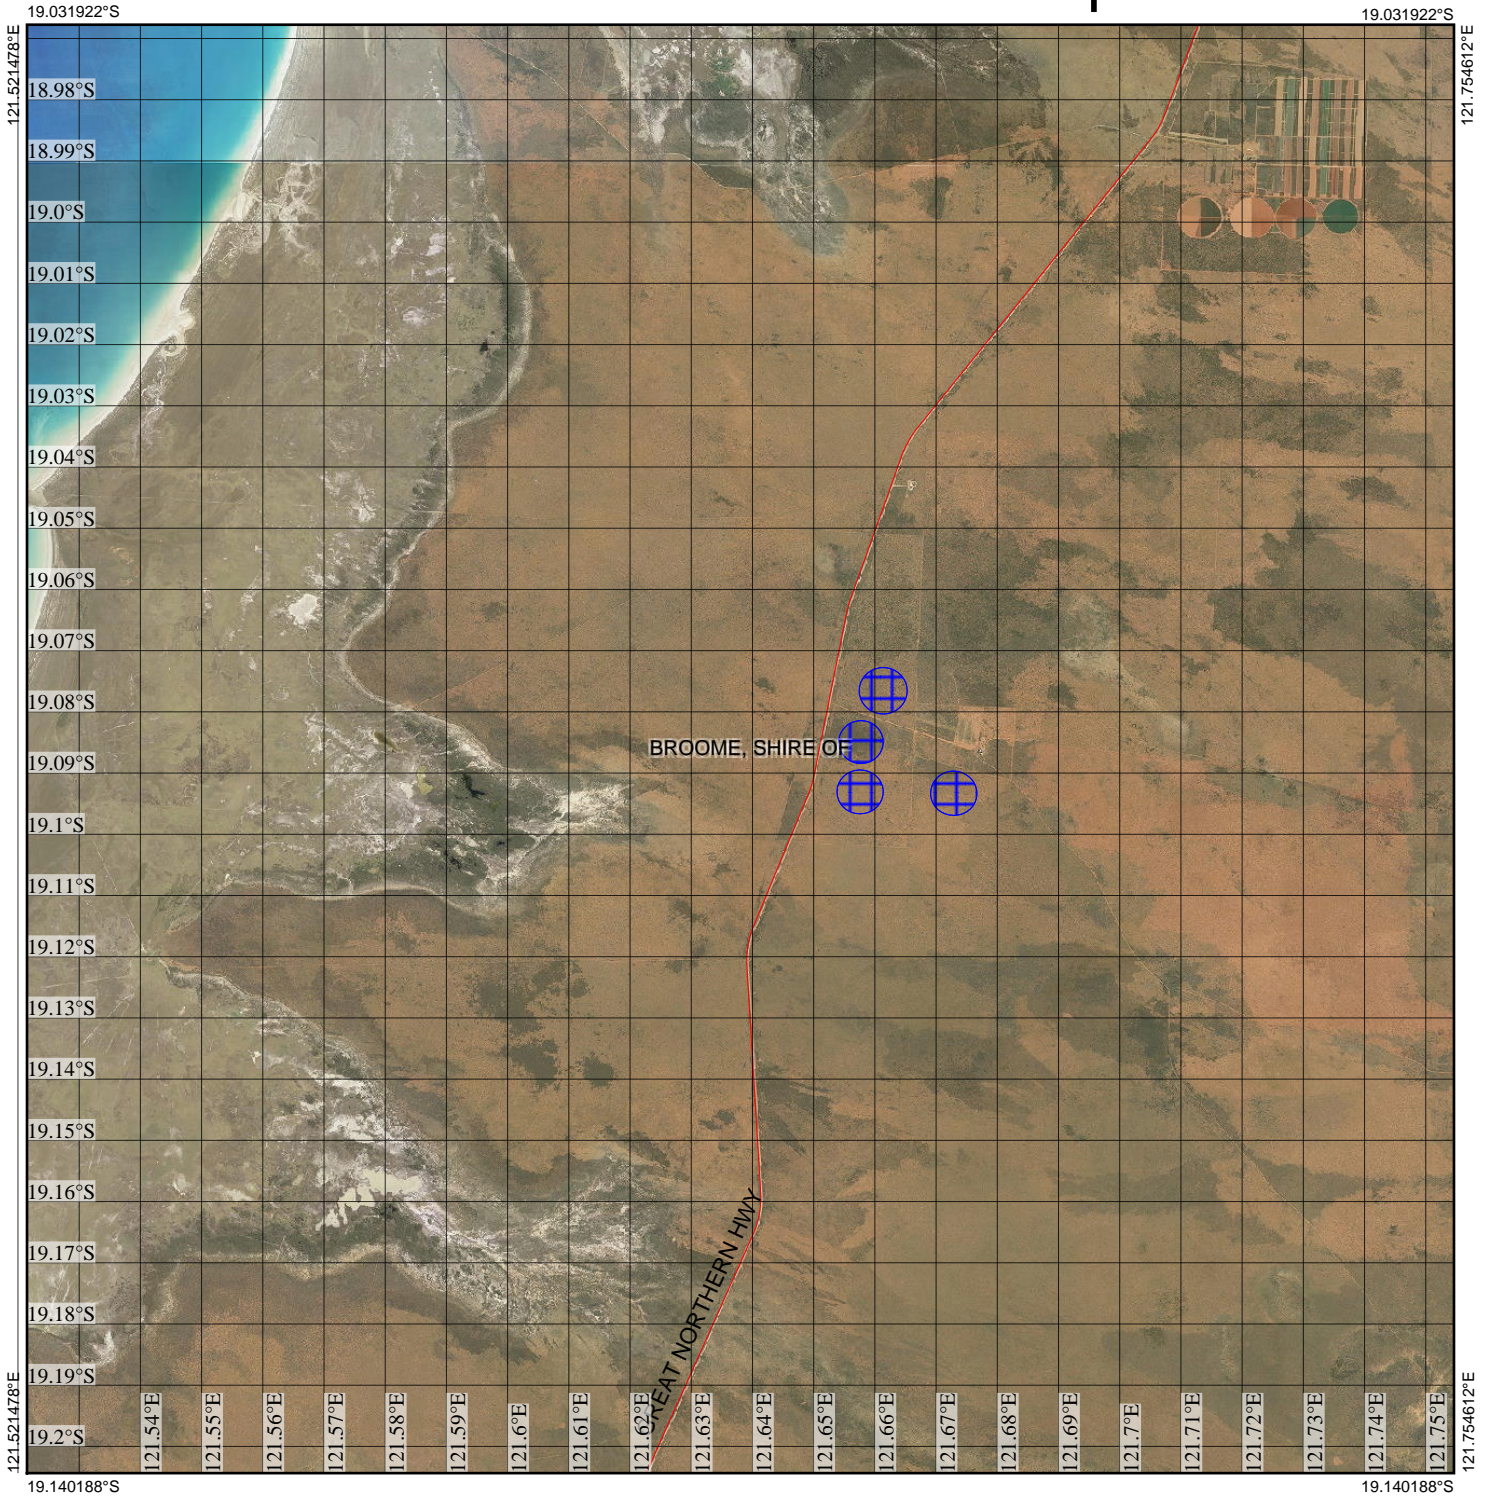

CPS 7342/1 - Context Map

Legend

-  Clearing Instruments Proposals
-  Imagery
-  Local Government Authority

(Approximate when reproduced at A4)

GDA 94 (Lat/Long)

Geocentric Datum of Australia 1994

..... Date