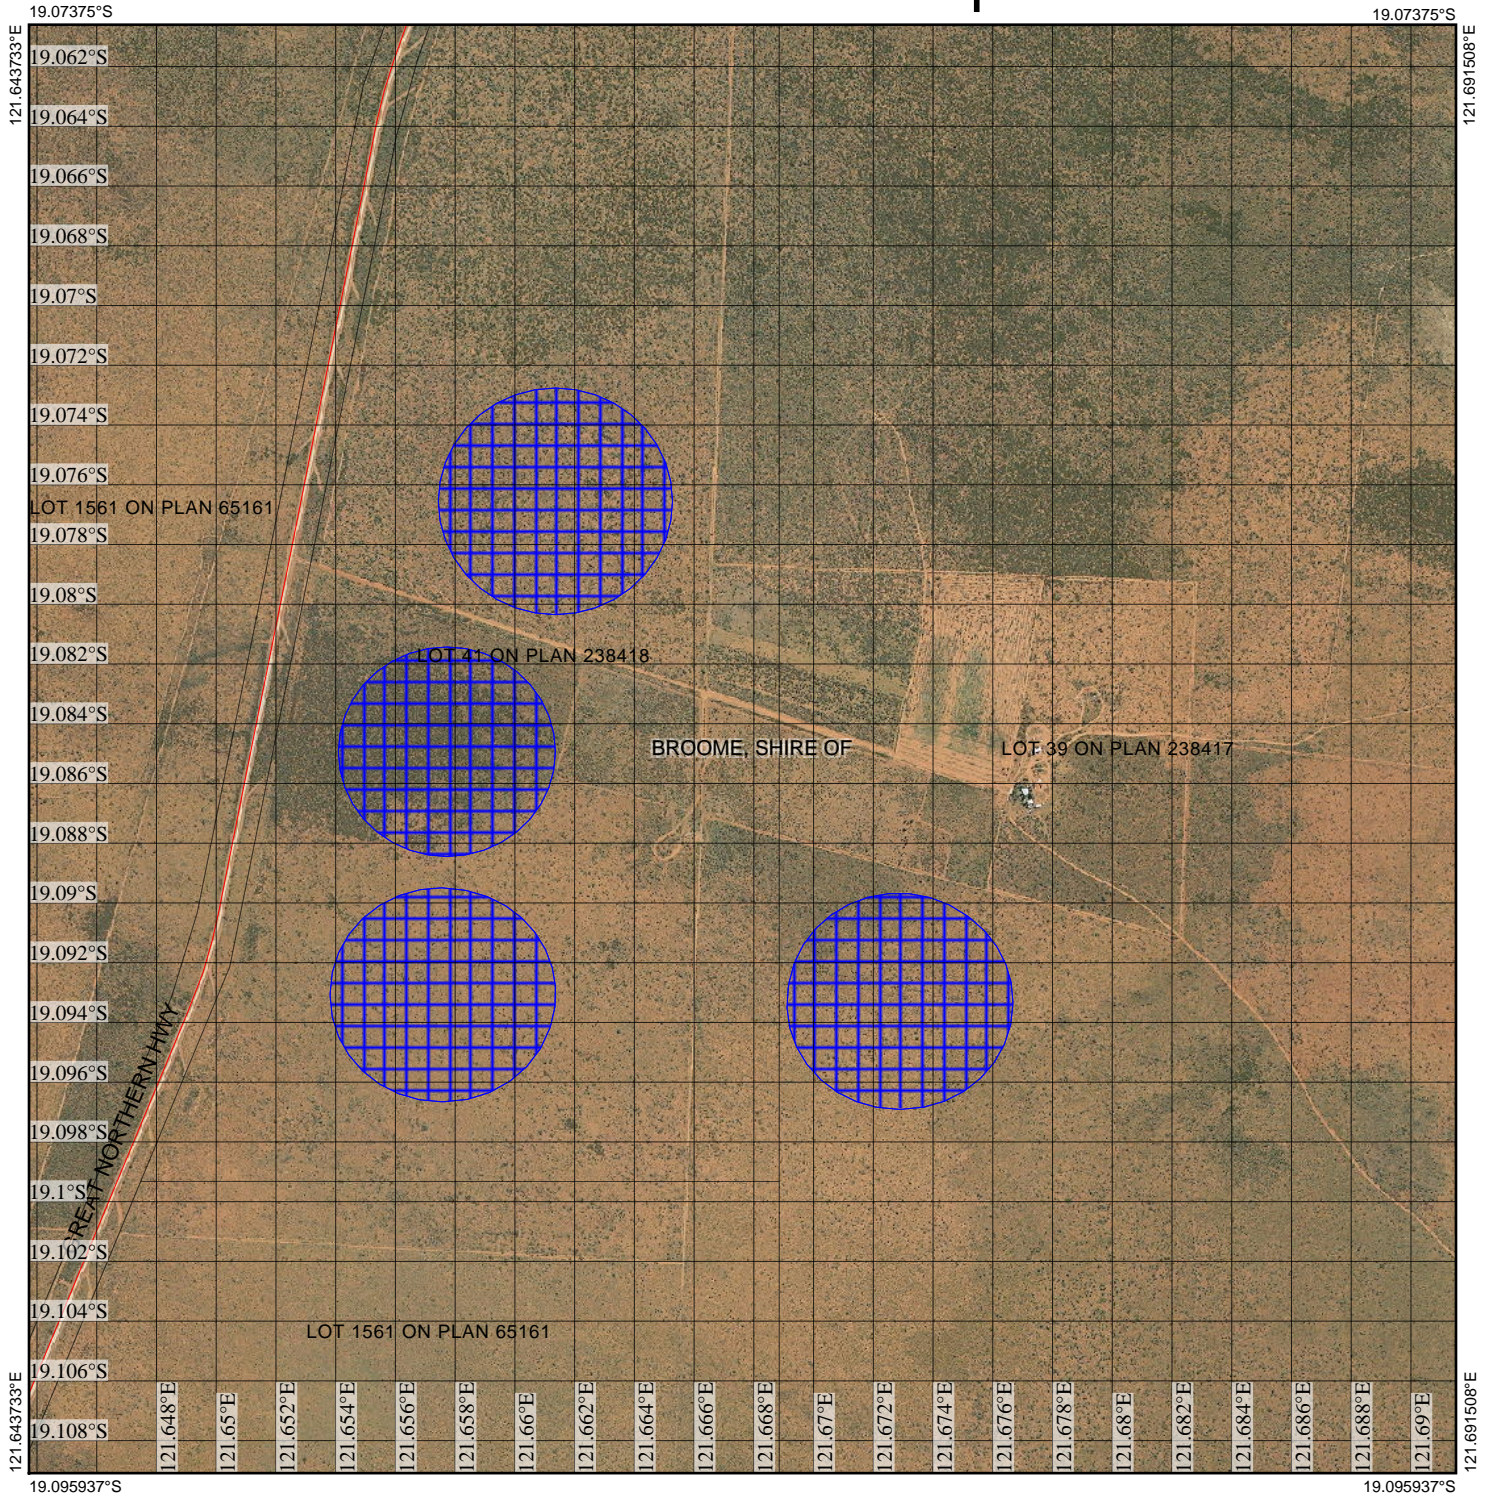

CPS 7342/1 - Map

Legend

-  Clearing Instruments Proposals
-  Imagery
-  Local Government Authority

(Approximate when reproduced at A4)

GDA 94 (Lat/Long)

Geocentric Datum of Australia 1994

..... Date