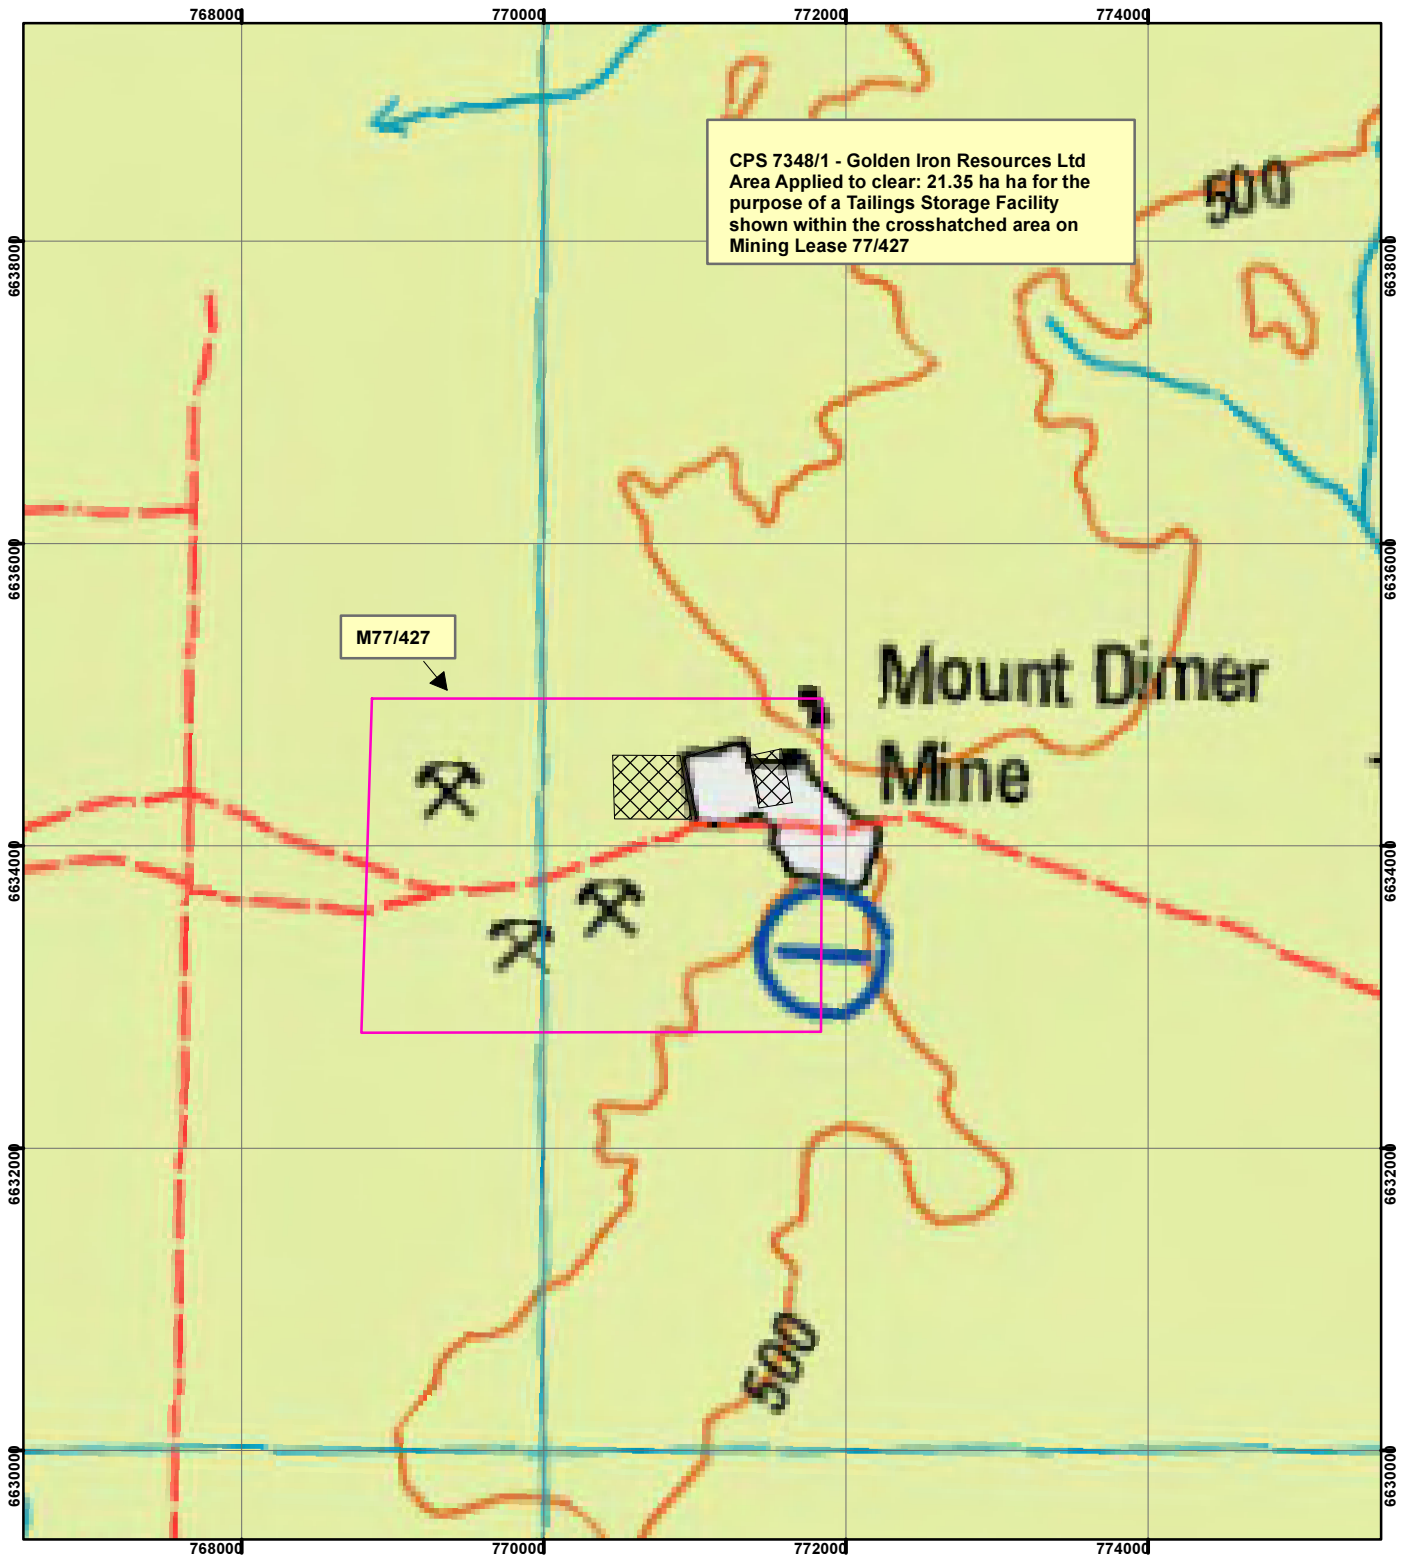

CPS 7348/1 - Golden Iron Resources Ltd

CPS 7348/1 - Golden Iron Resources Ltd
Area Applied to clear: 21.35 ha ha for the purpose of a Tailings Storage Facility
shown within the crosshatched area on
Mining Lease 77/427

M77/427

Mount Dimer
Mine

Legend

7348

Mining Tenements

FMT_TENID

M 77/427

Geocentric Datum Australia 1994

..... Date .....

Officer with delegated authority under Section 20 of the Environmental Protection Act 1986

Information derived from this map should be confirmed with the data custodian acknowledged by the agency acronym in the legend.