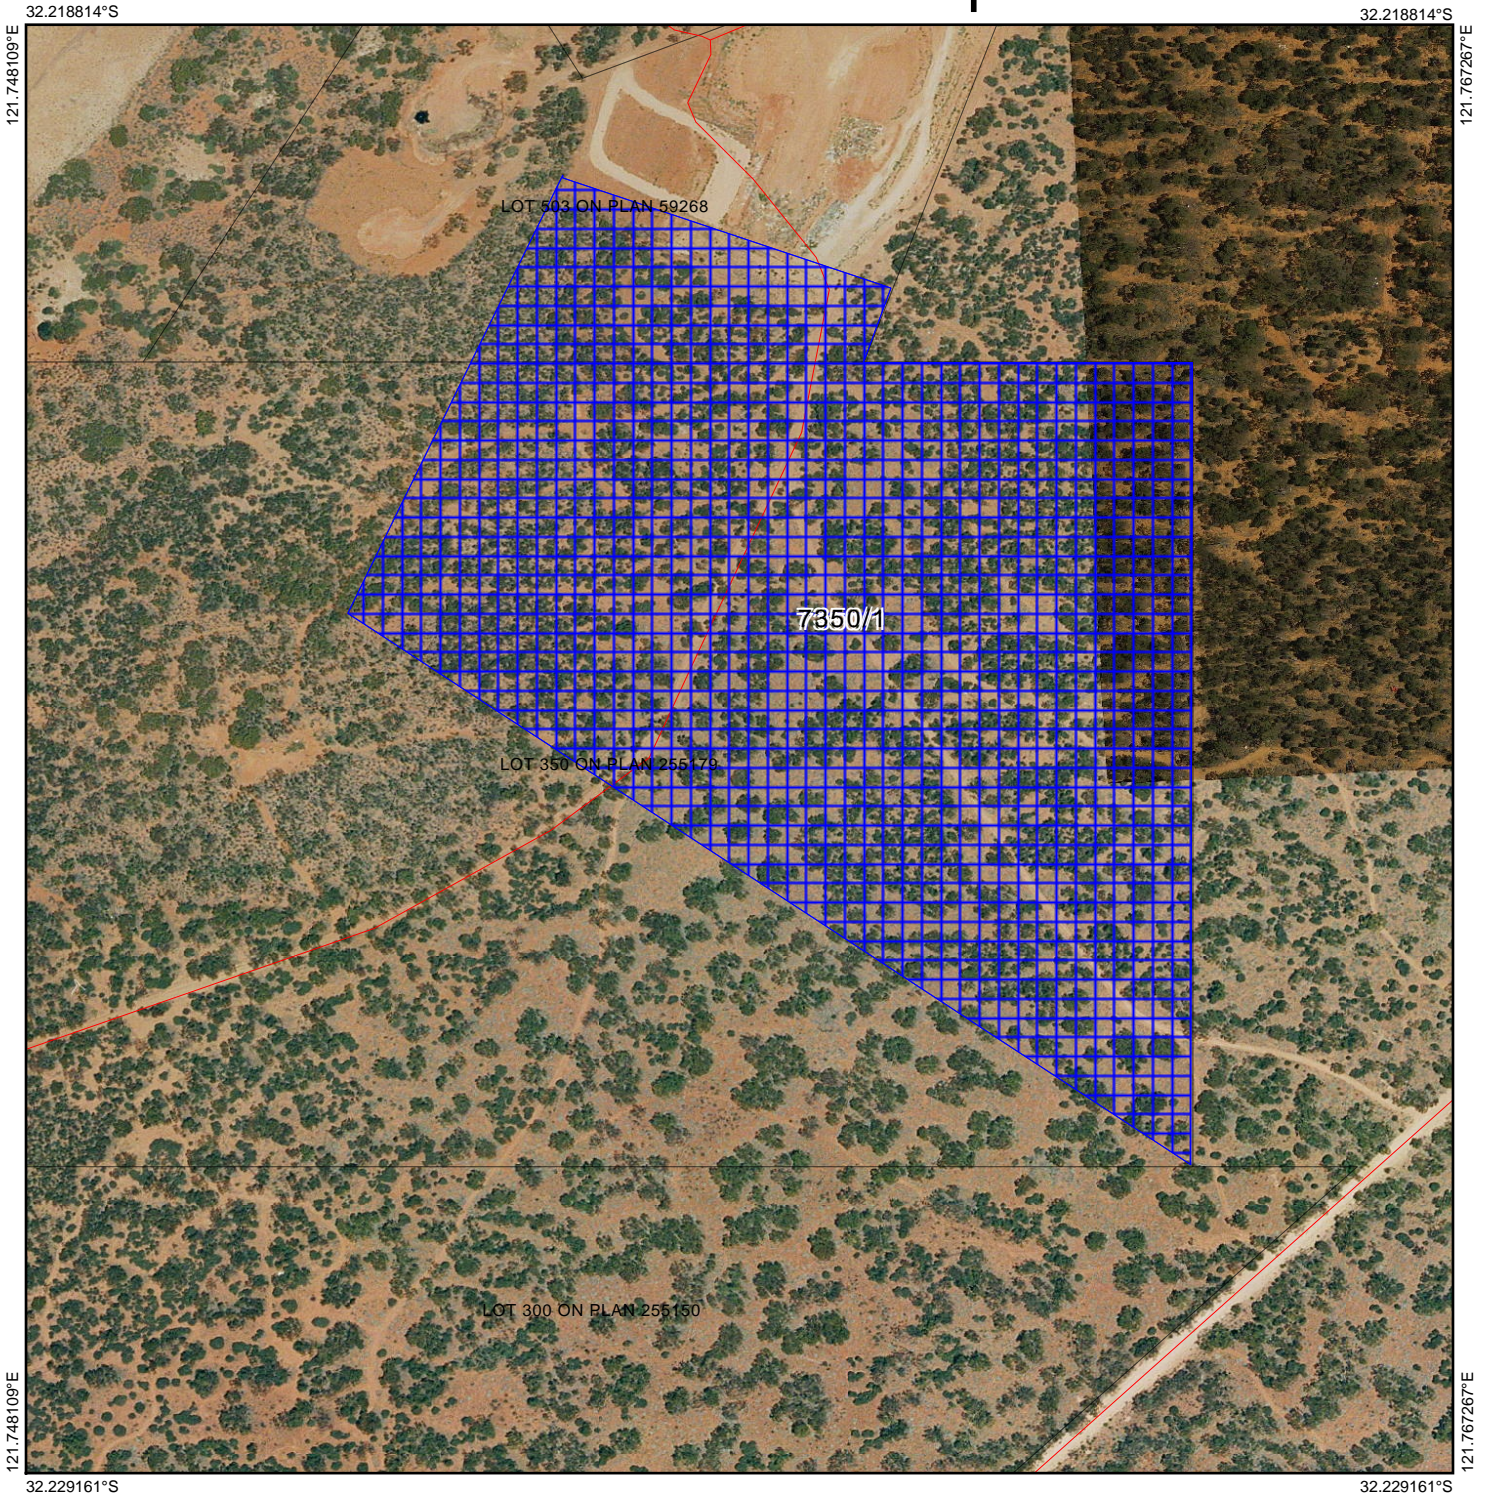

CPS 7350/1 - Map

Legend

-  Cadastre
-  Cadastre (Search)
-  Clearing Instruments Proposals
-  Imagery
-  Roads
-  Local Government Authority

(Approximate when reproduced at A4)

GDA 94 (Lat/Long)

Geocentric Datum of Australia 1994