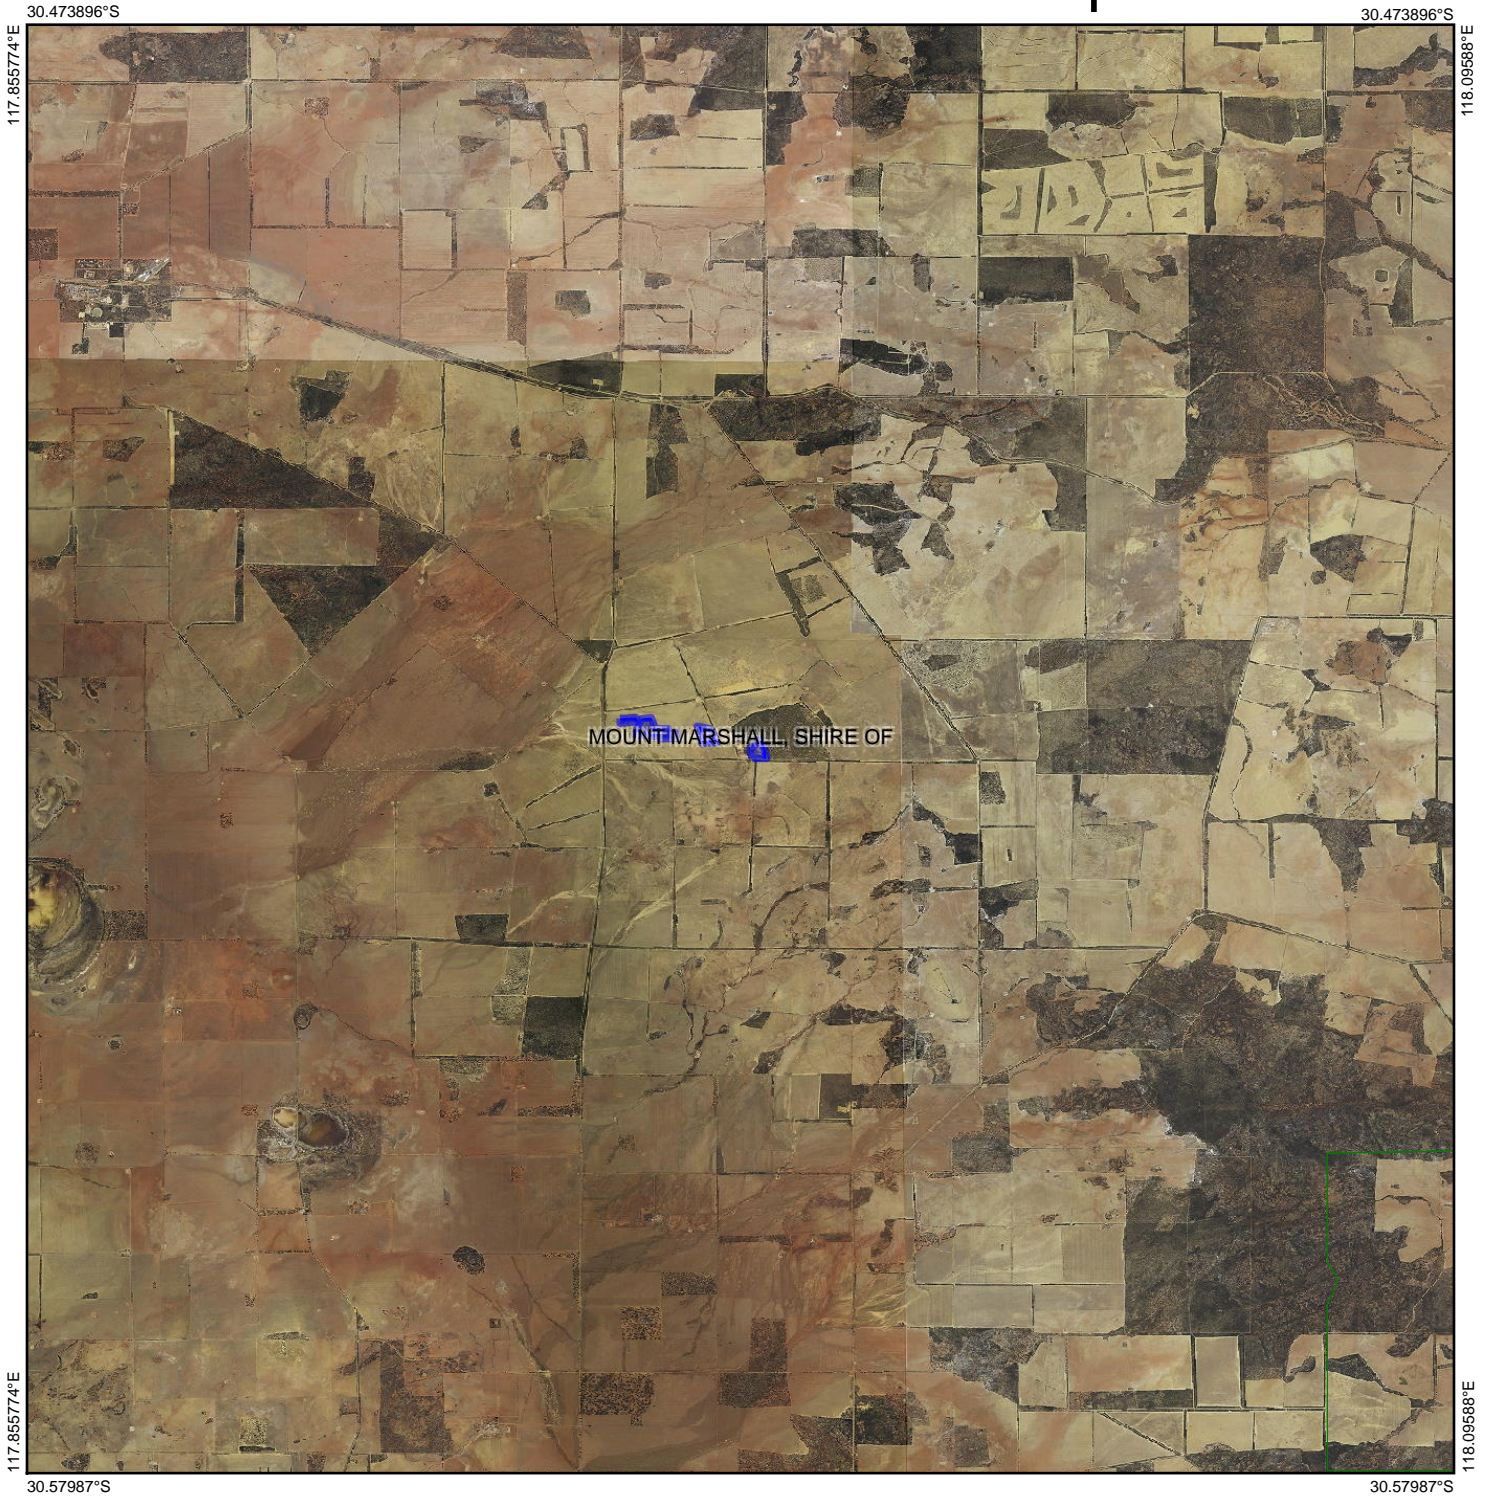

CPS 7354/1 - Context Map

Legend

-  Clearing Instruments Proposals
-  Imagery
-  Local Government Authority

(Approximate when reproduced at A4)

GDA 94 (Lat/Long)

Geocentric Datum of Australia 1994

..... Date

GOVERNMENT OF
WESTERN AUSTRALIA
WA Crown Copyright 2016