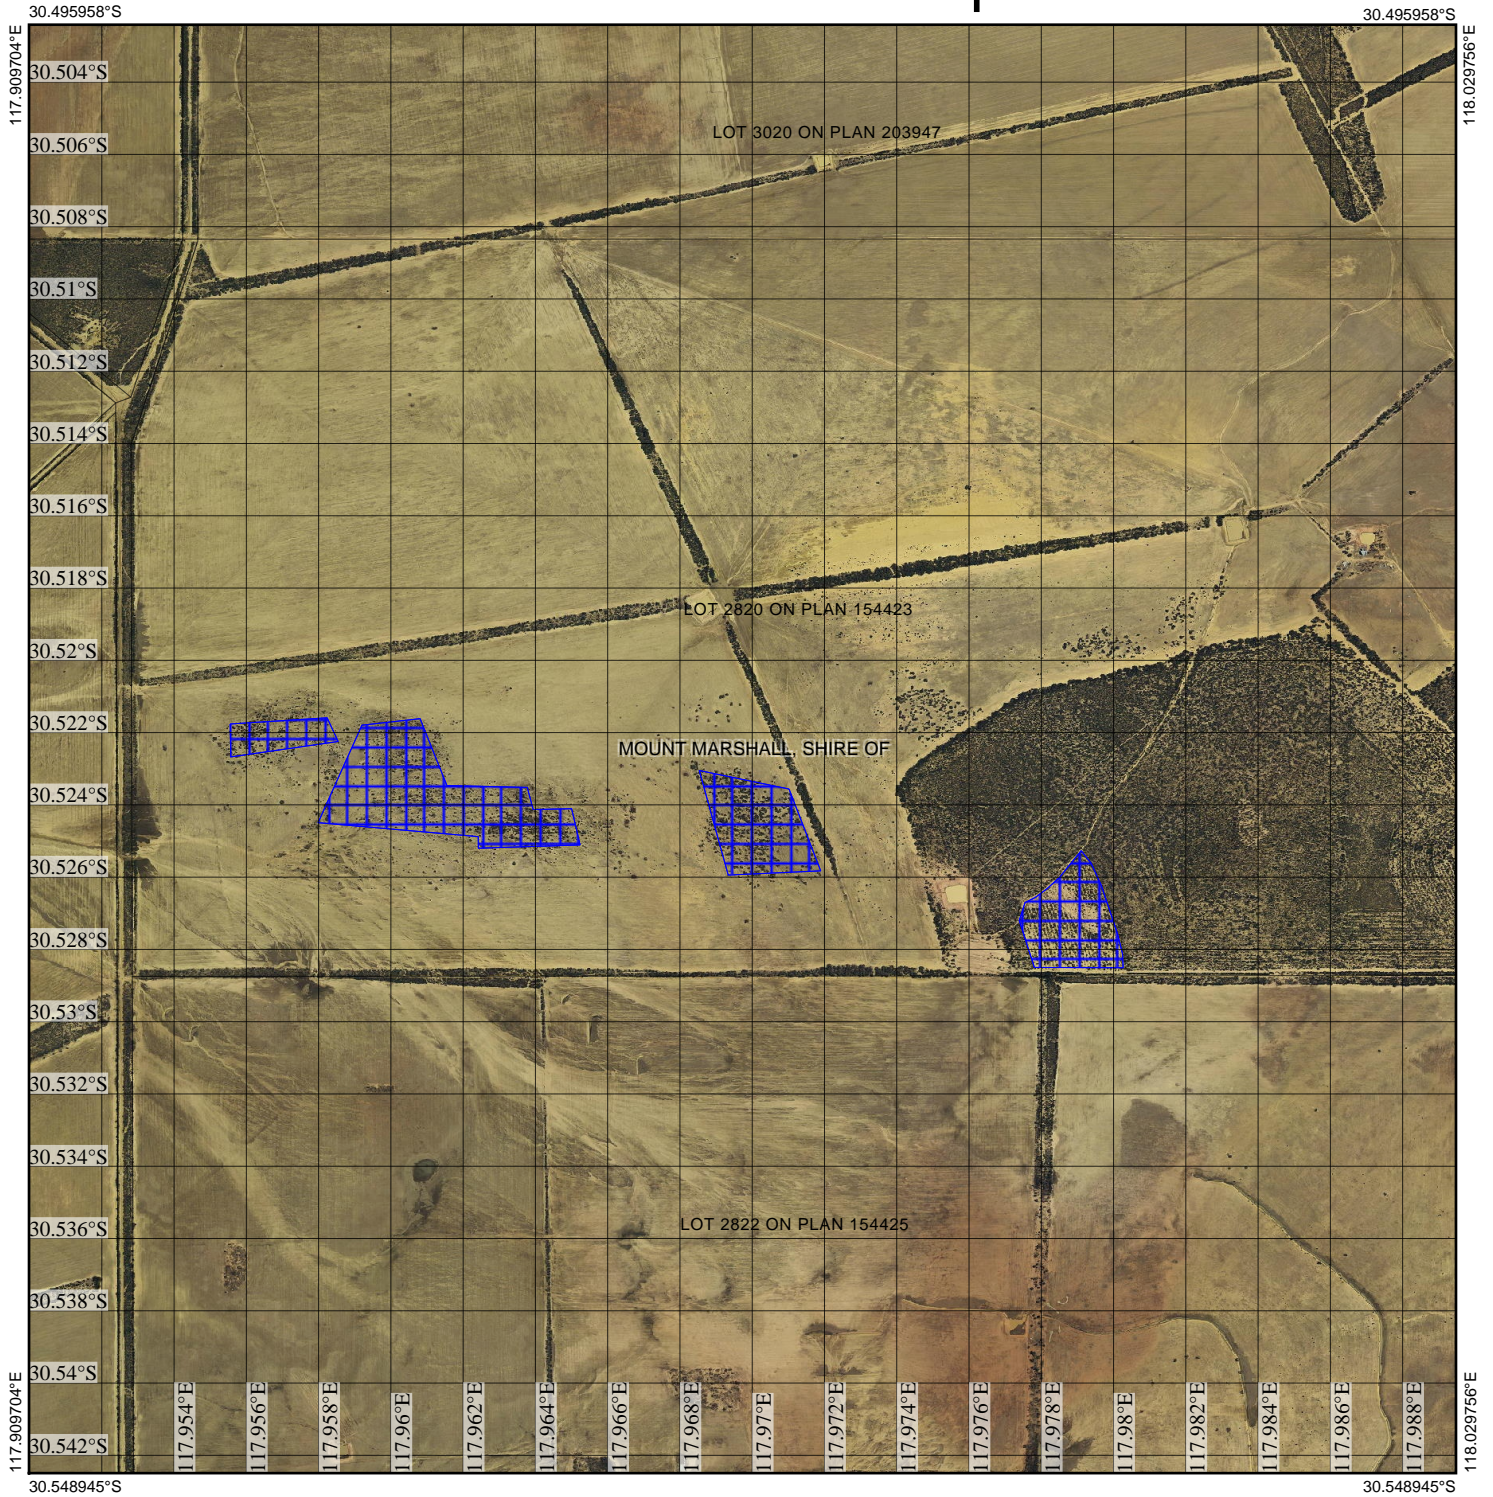

CPS 7354/1 - Map

Legend

-  Clearing Instruments Proposals
-  Imagery
-  Local Government Authority

(Approximate when reproduced at A4)

GDA 94 (Lat/Long)

Geocentric Datum of Australia 1994

..... Date

GOVERNMENT OF
WESTERN AUSTRALIA
WA Crown Copyright 2016