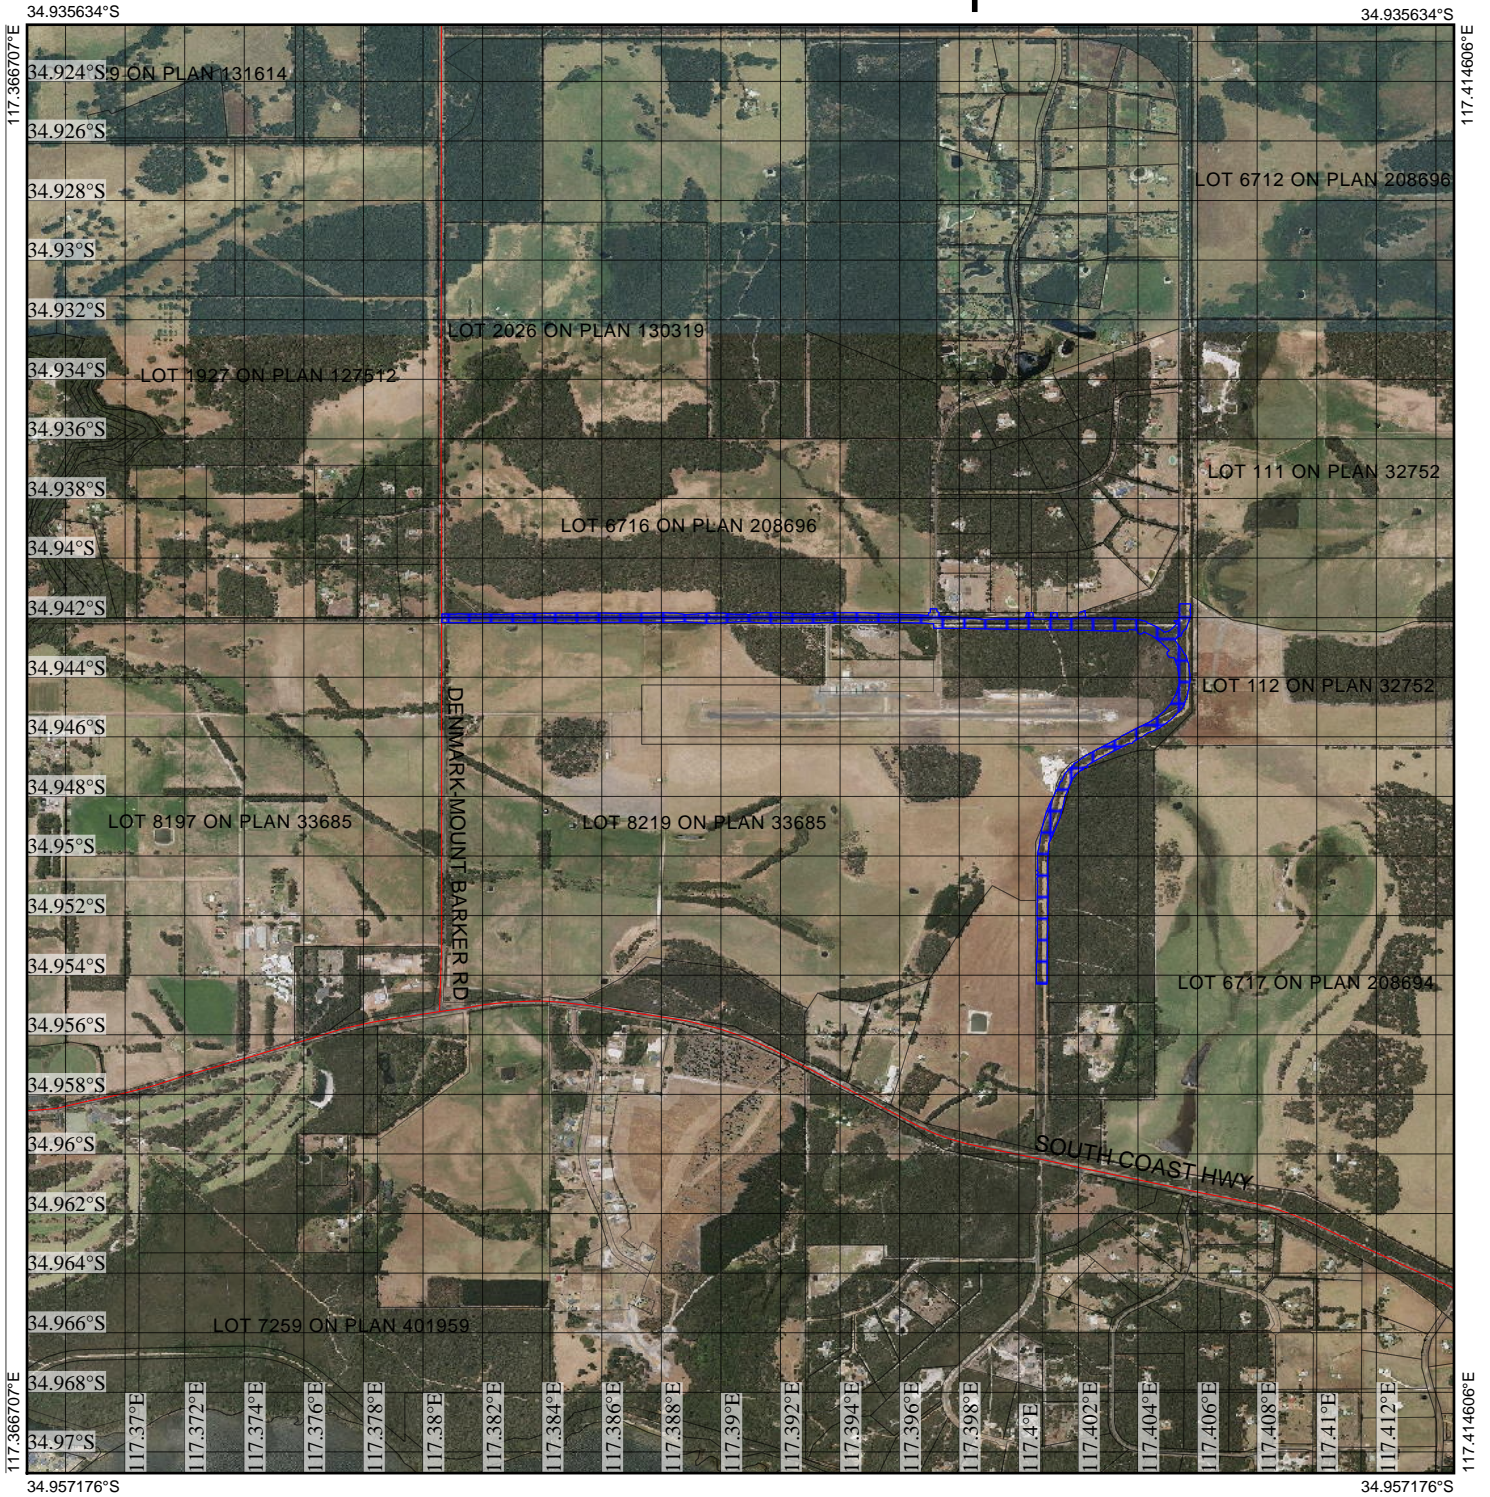

CPS 7357/1 - Map

Legend

- Clearing Instruments Proposals
- Imagery

(Approximate when reproduced at A4)

GDA 94 (Lat/Long)

Geocentric Datum of Australia 1994

..... Date

GOVERNMENT OF
WESTERN AUSTRALIA
WA Crown Copyright 2016