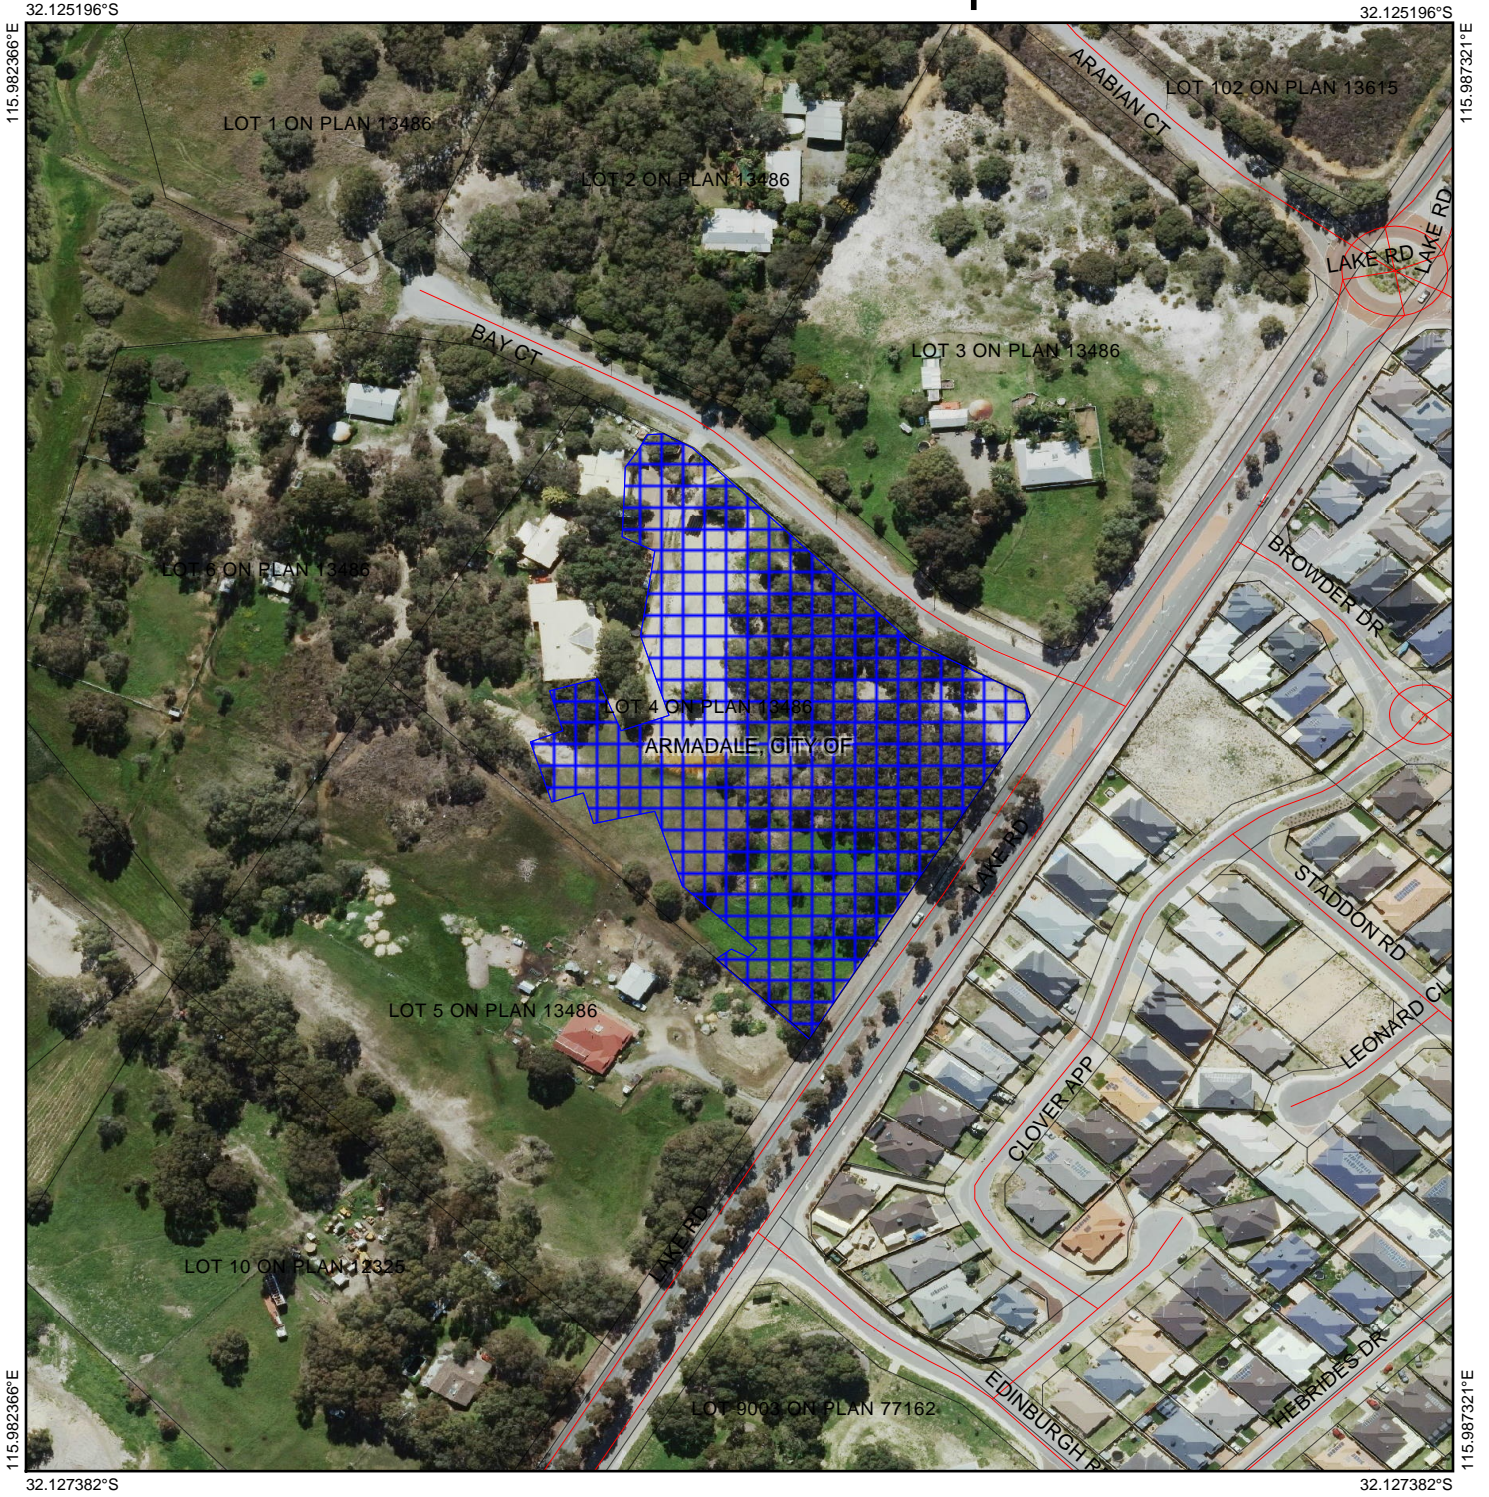

CPS 7359/1 - Map

Legend

-  Cadastre (Search)
-  Clearing Instruments Proposals
-  Roads
-  Imagery
-  Local Government Authority
-  Cadastre

(Approximate when reproduced at A4)
GDA 94 (Lat/Long)

Geocentric Datum of Australia 1994