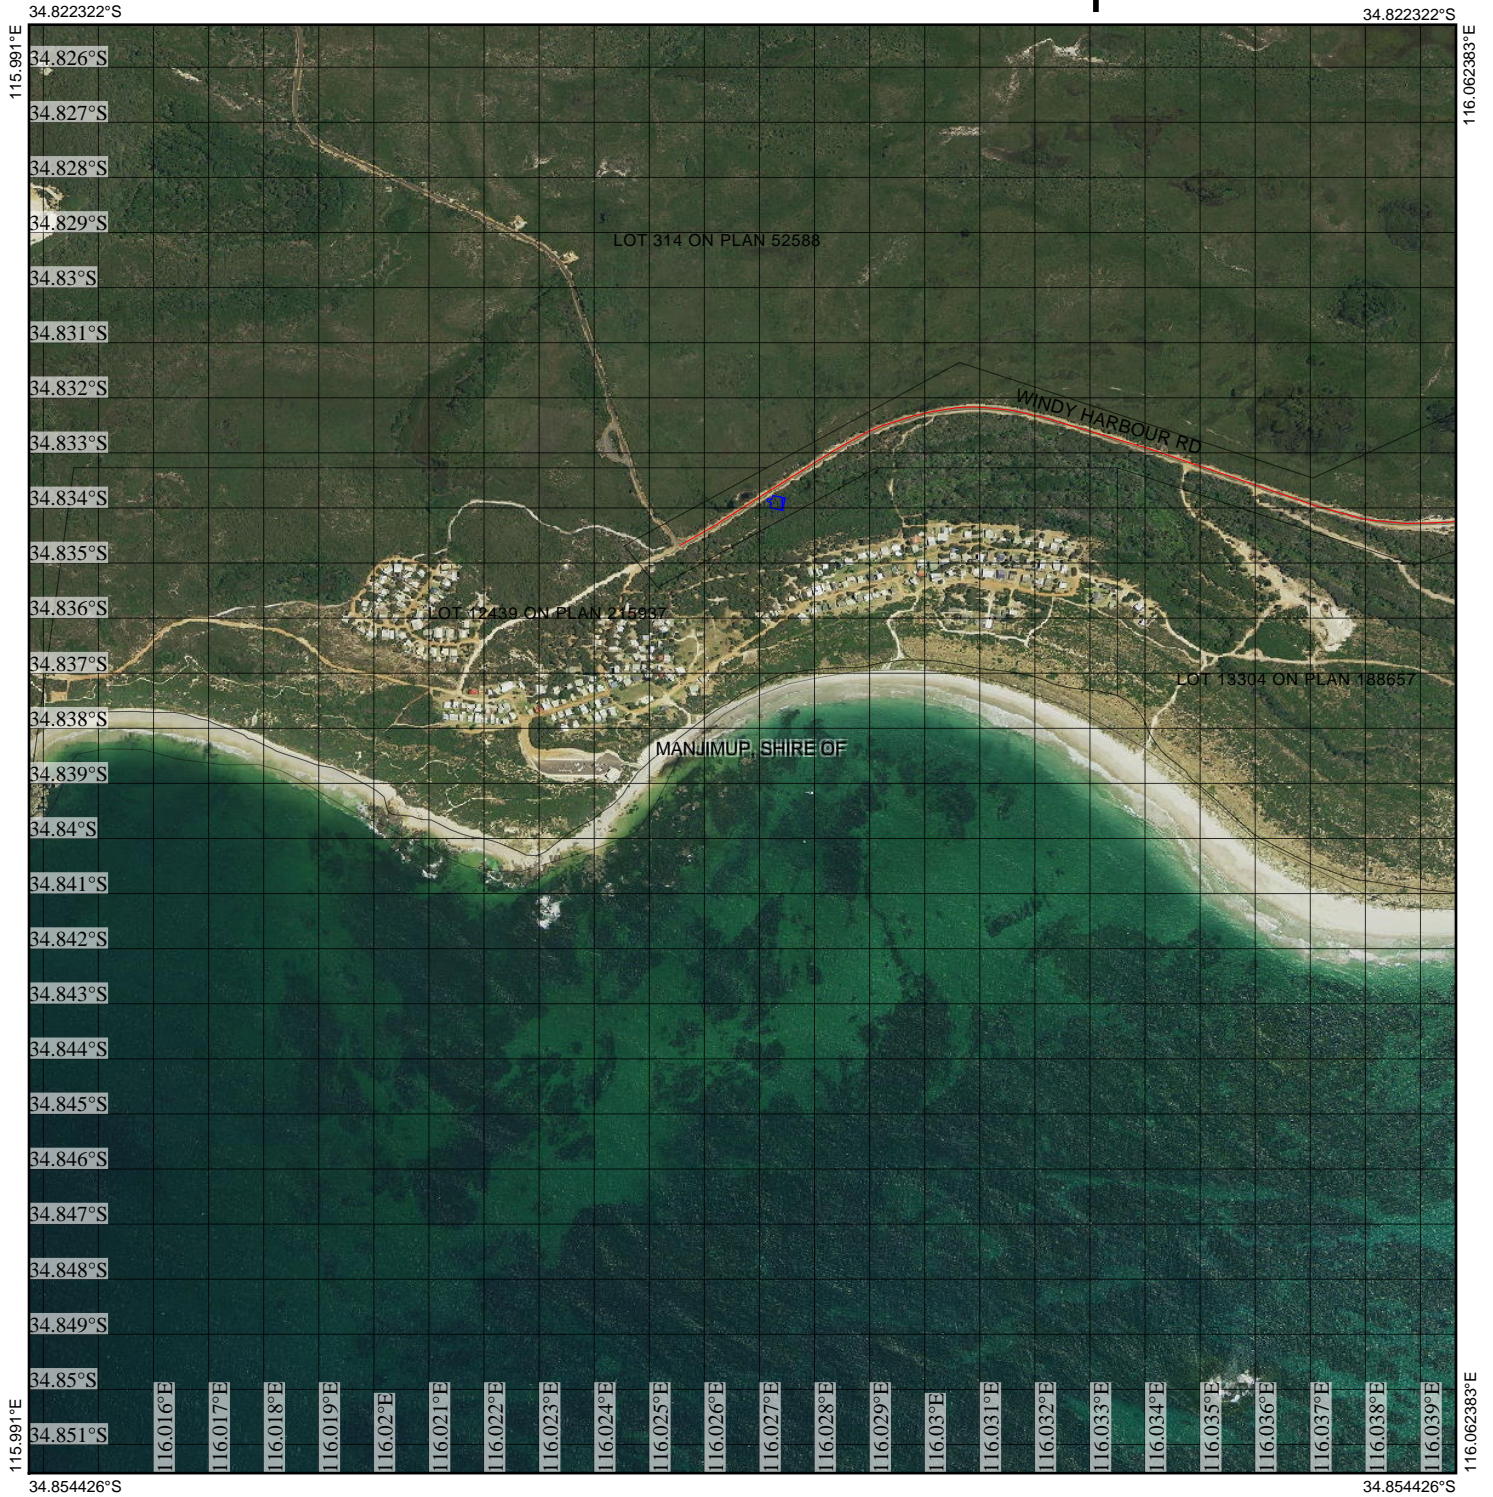

CPS 7362/1 - Context Map

Legend

- Clearing Instruments Proposals
- Imagery
- Local Government Authority

(Approximate when reproduced at A4)
GDA 94 (Lat/Long)

Geocentric Datum of Australia 1994

..... Date

GOVERNMENT OF
WESTERN AUSTRALIA
WA Crown Copyright 2016