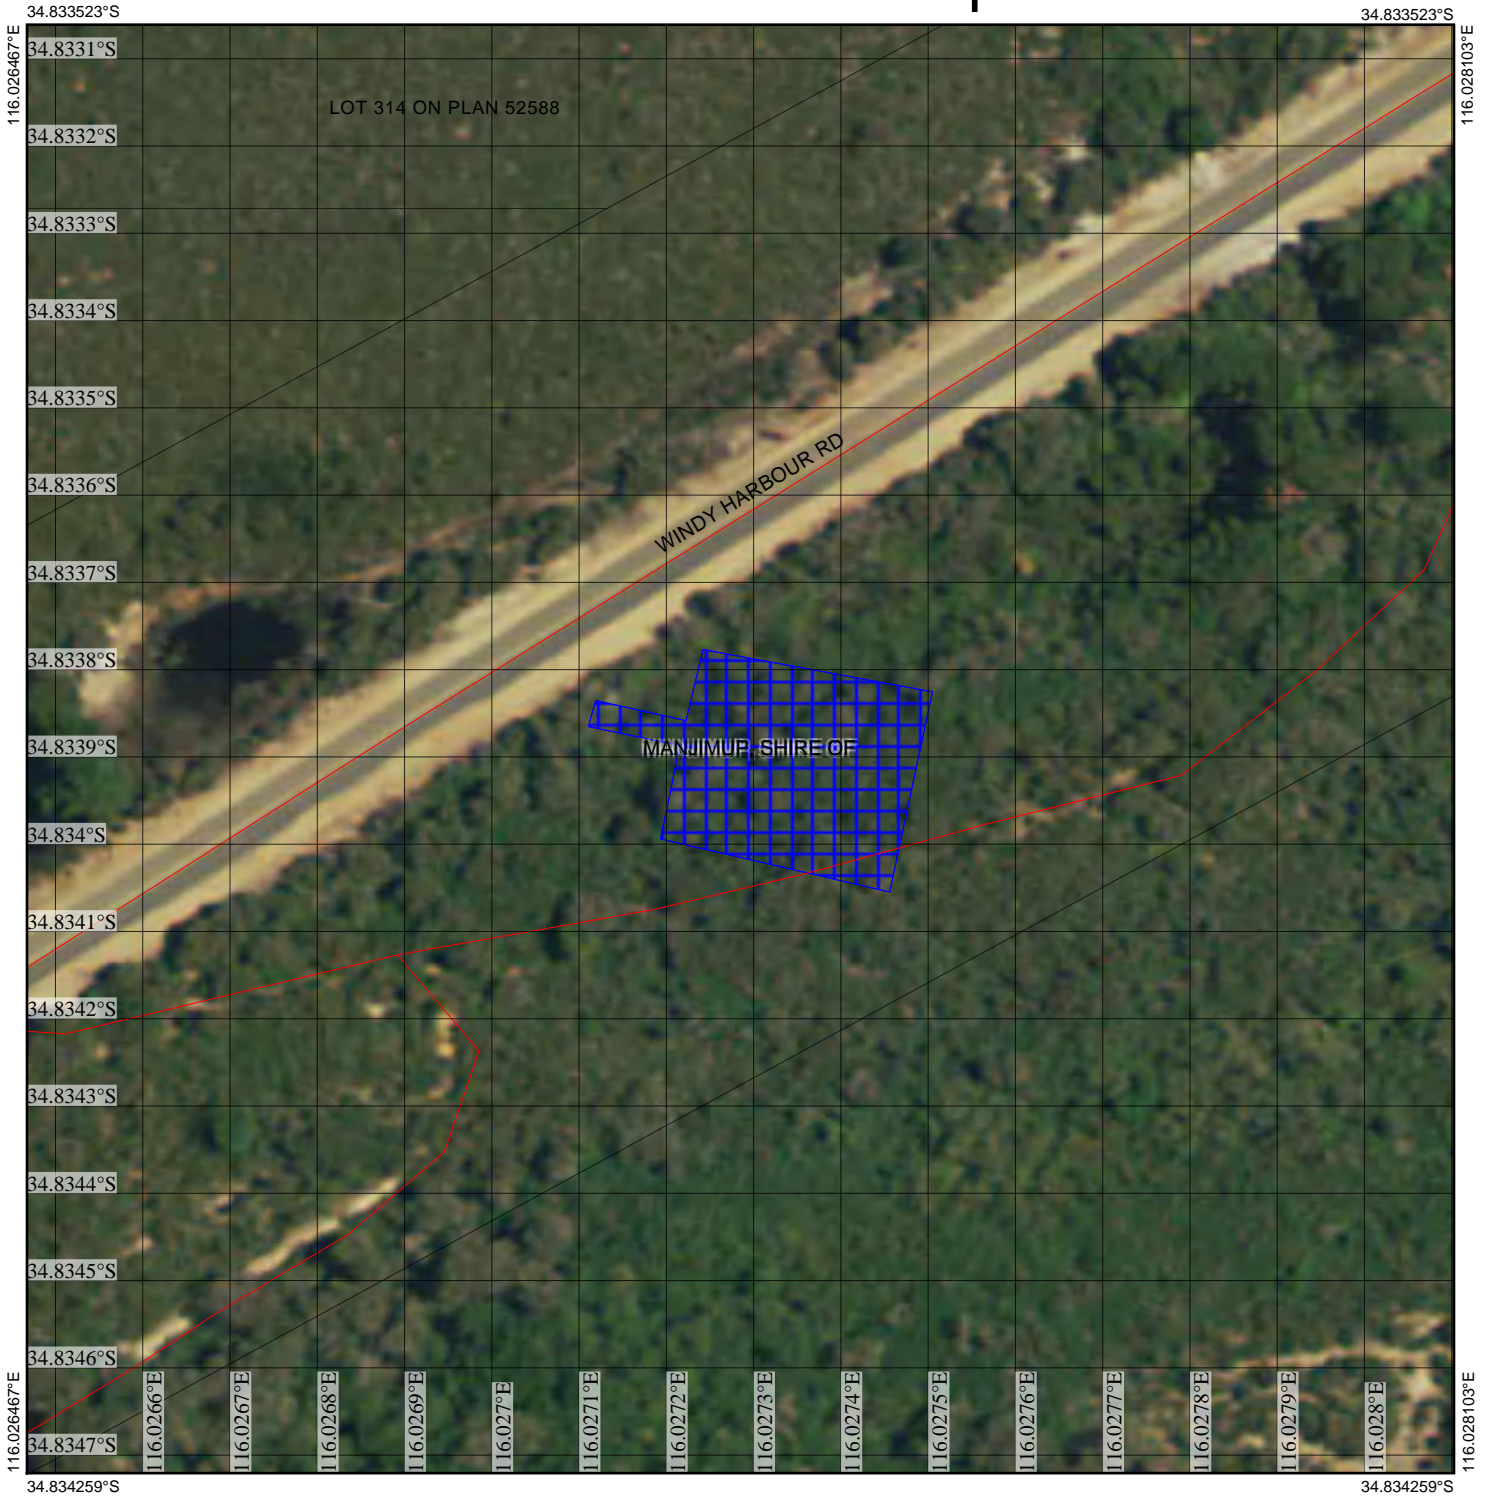

# CPS 7362/1 - Map

## Legend

-  Roads
-  Clearing Instruments Proposals
-  Imagery
-  Local Government Authority
-  Cadastre

(Approximate when reproduced at A4)

GDA 94 (Lat/Long)

Geocentric Datum of Australia 1994

..... Date .....