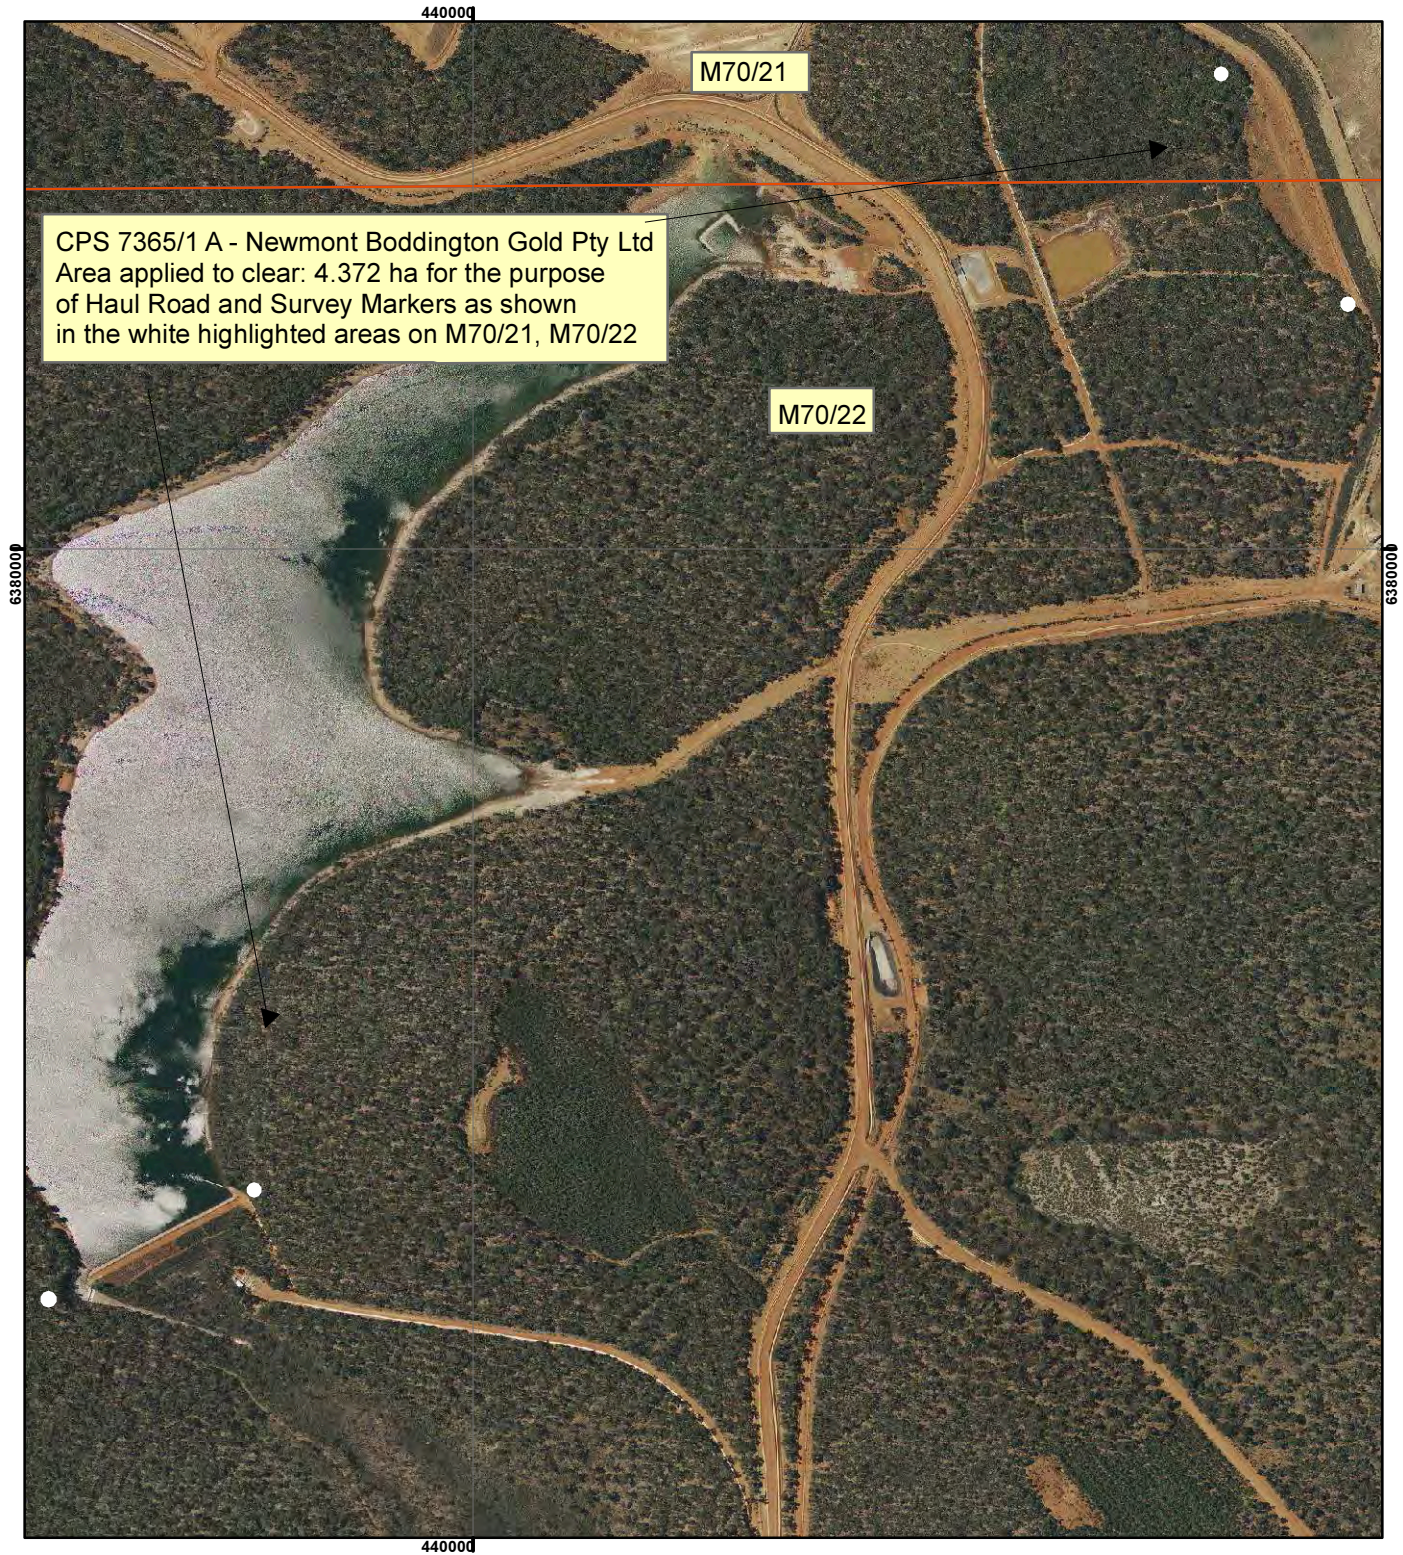

CPS 7365/1 A - Newmont Boddington Gold Pty Ltd

Legend

White Clearing Instruments

Mining Tenements

FMT_TENID

M 70/21

M 70/22

Dwellingup 2132 Jan2015 Mosaic

Geocentric Datum Australia 1994

Note: the data in this map have not been projected. This may result in geometric distortion or measurement inaccuracies.

..... Date

Officer with delegated authority under Section 20 of the Environmental Protection Act 1986