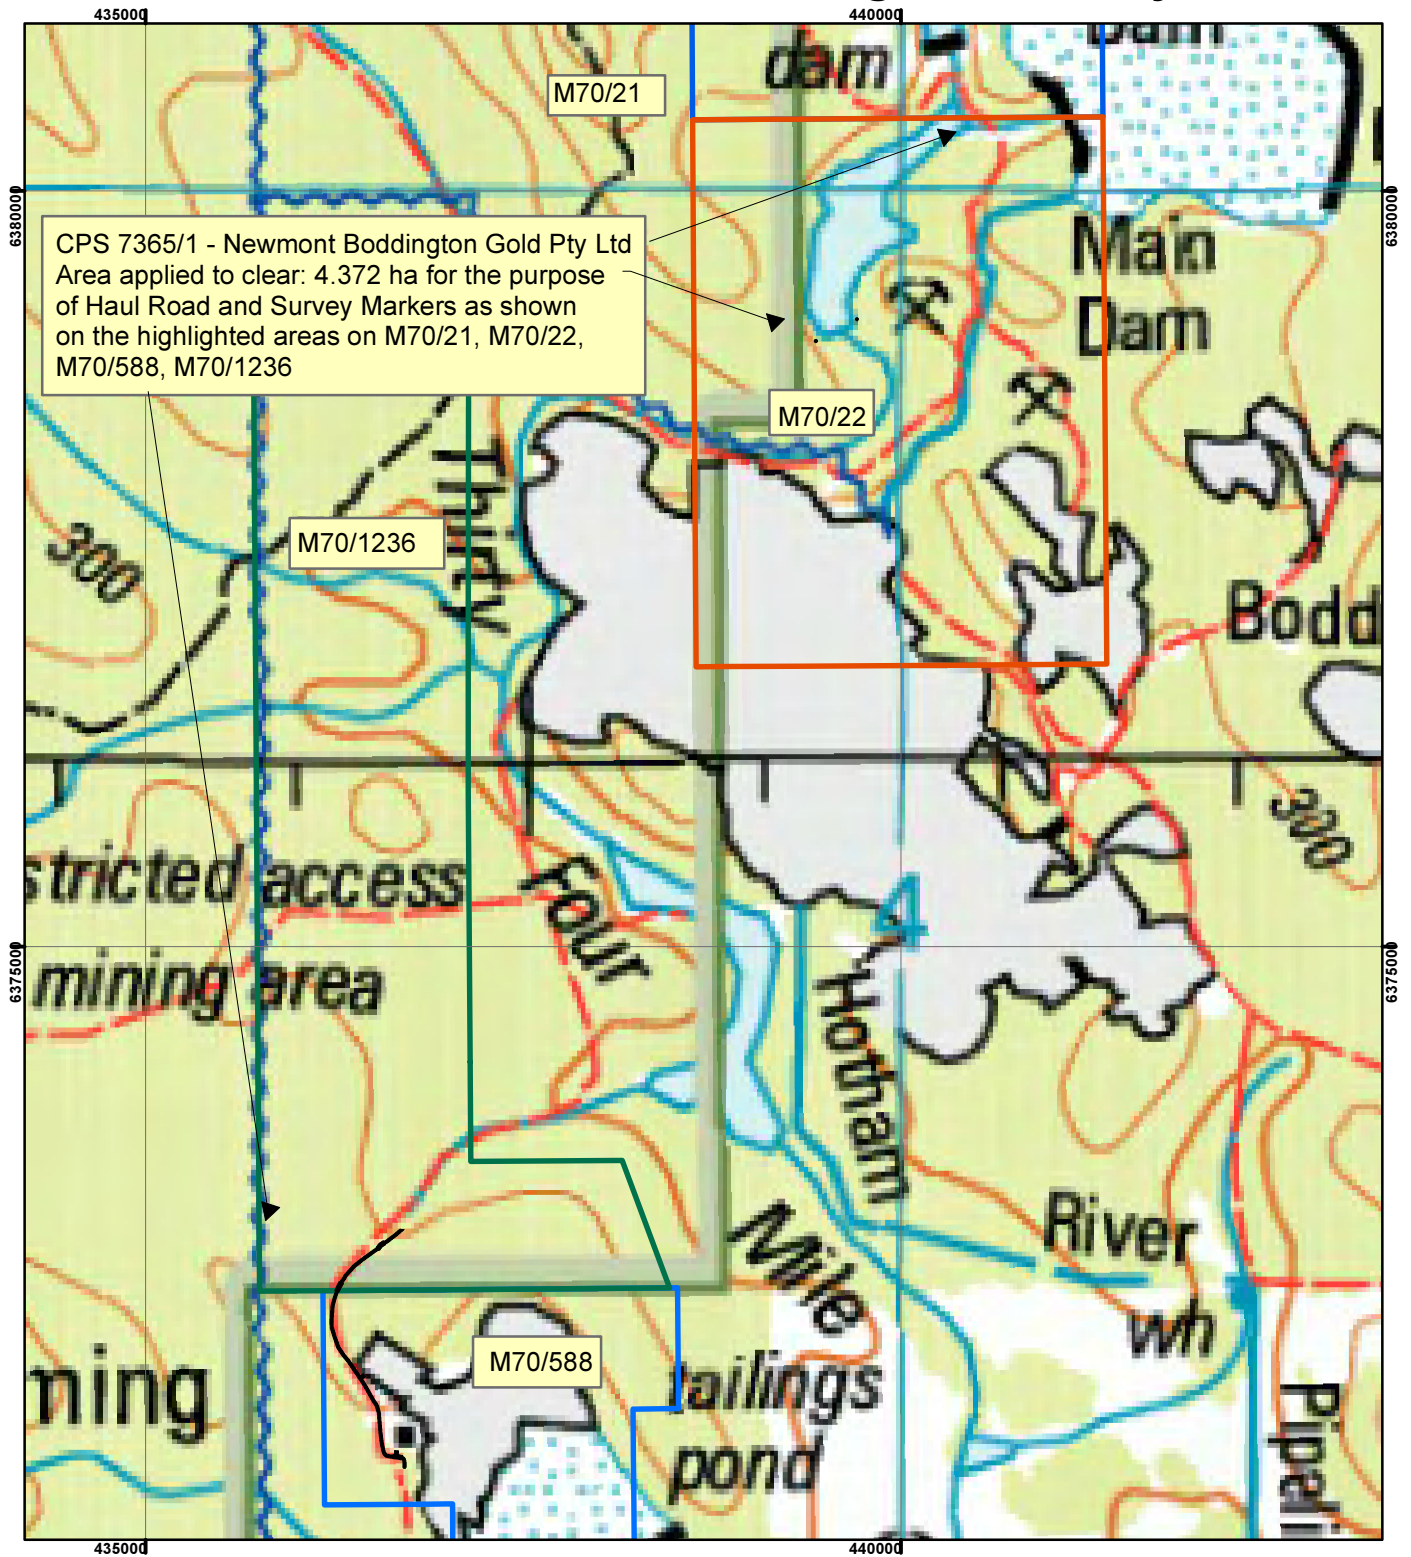

CPS 7365/1 - Newmont Boddington Gold Pty Ltd

Legend

 Clearing Instruments

Mining Tenements

FMT_TENID

 M 70/1236

 M 70/21

 M 70/22

 M 70/588

Geocentric Datum Australia 1994

Note: the data in this map have not been projected. This may result in geometric distortion or measurement inaccuracies.

..... Date

Officer with delegated authority under Section 20 of the Environmental Protection Act 1986

Information derived from this map should be confirmed with the data custodian acknowledged by the agency acronym in the legend.