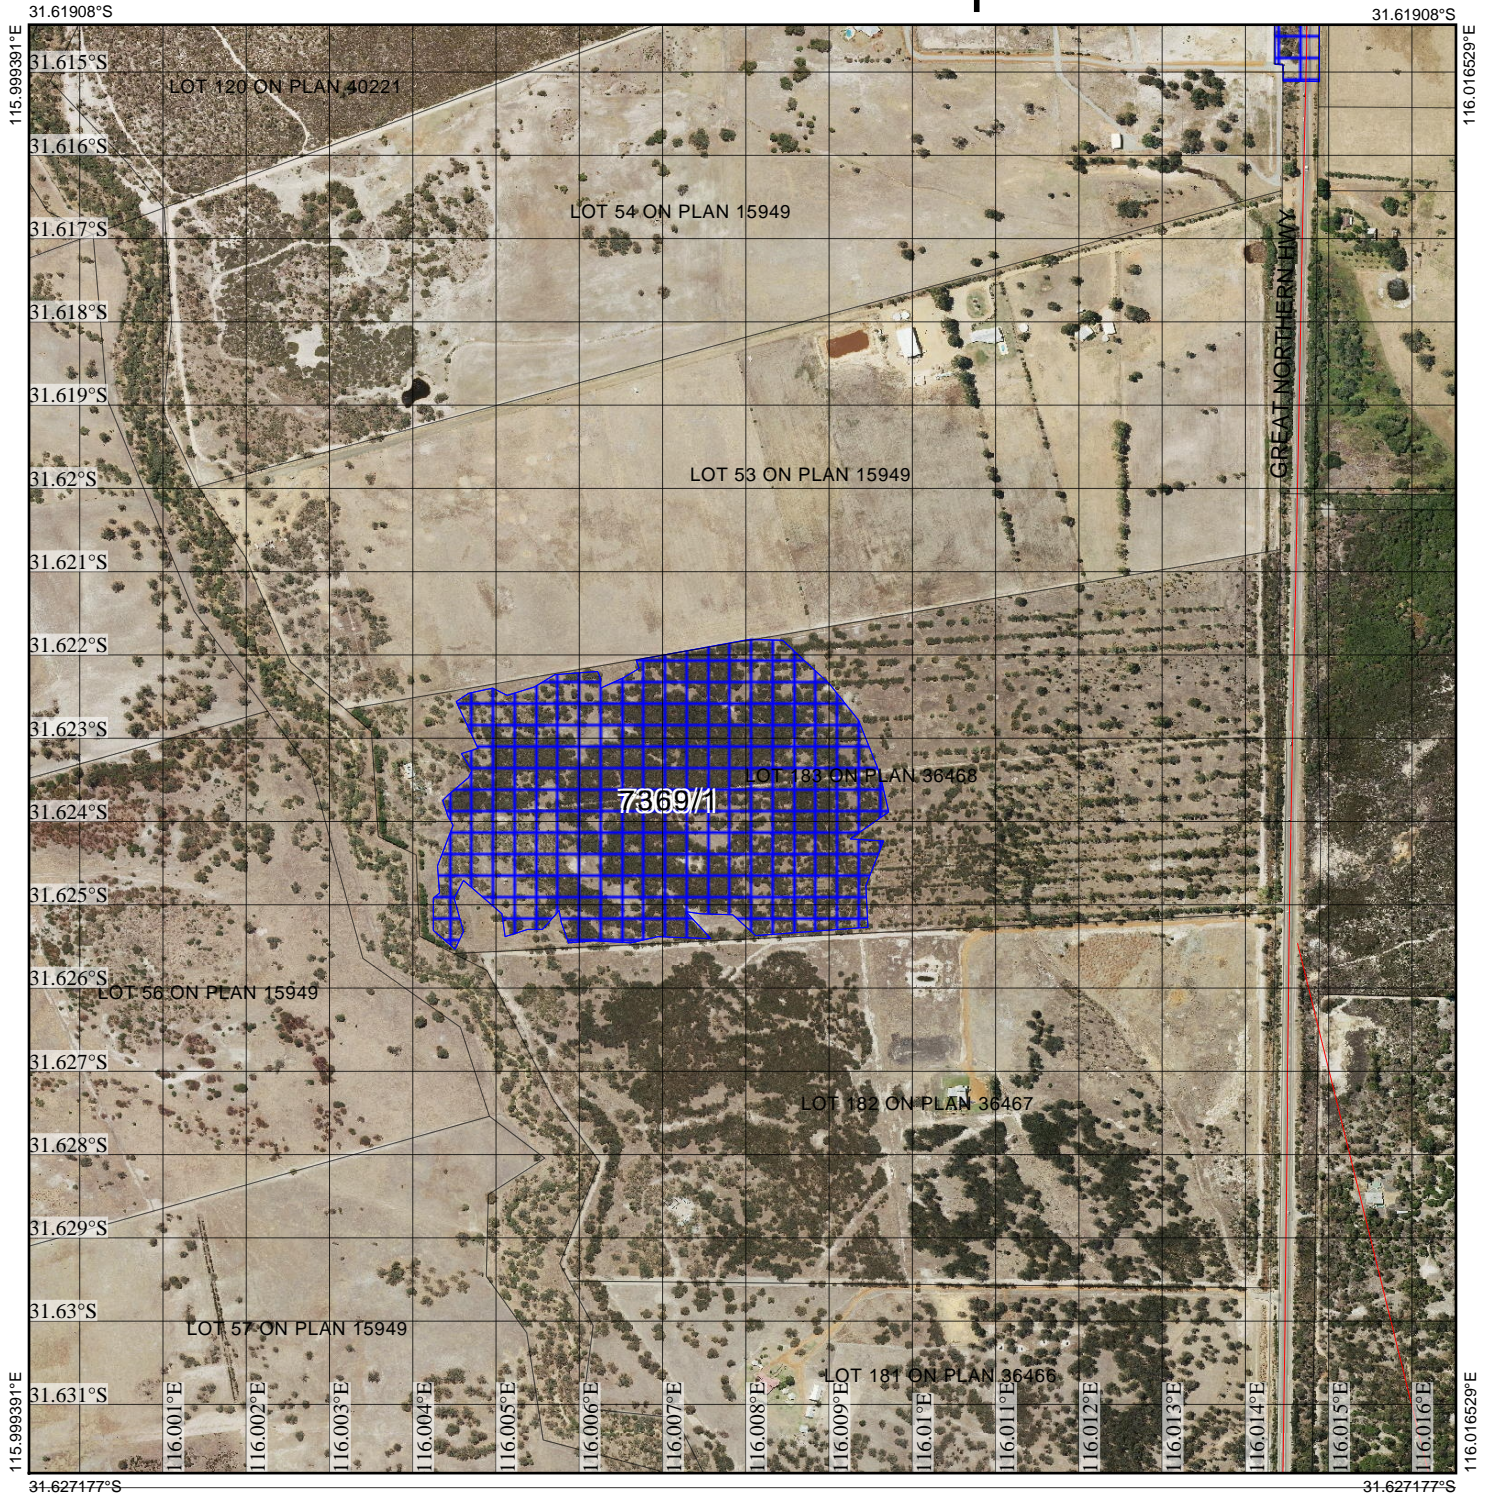

CPS 7369/1 - Map

Legend

- Clearing Instruments Proposals
- Imagery

(Approximate when reproduced at A4)

GDA 94 (Lat/Long)

Geocentric Datum of Australia 1994

..... Date

GOVERNMENT OF
WESTERN AUSTRALIA
WA Crown Copyright 2016