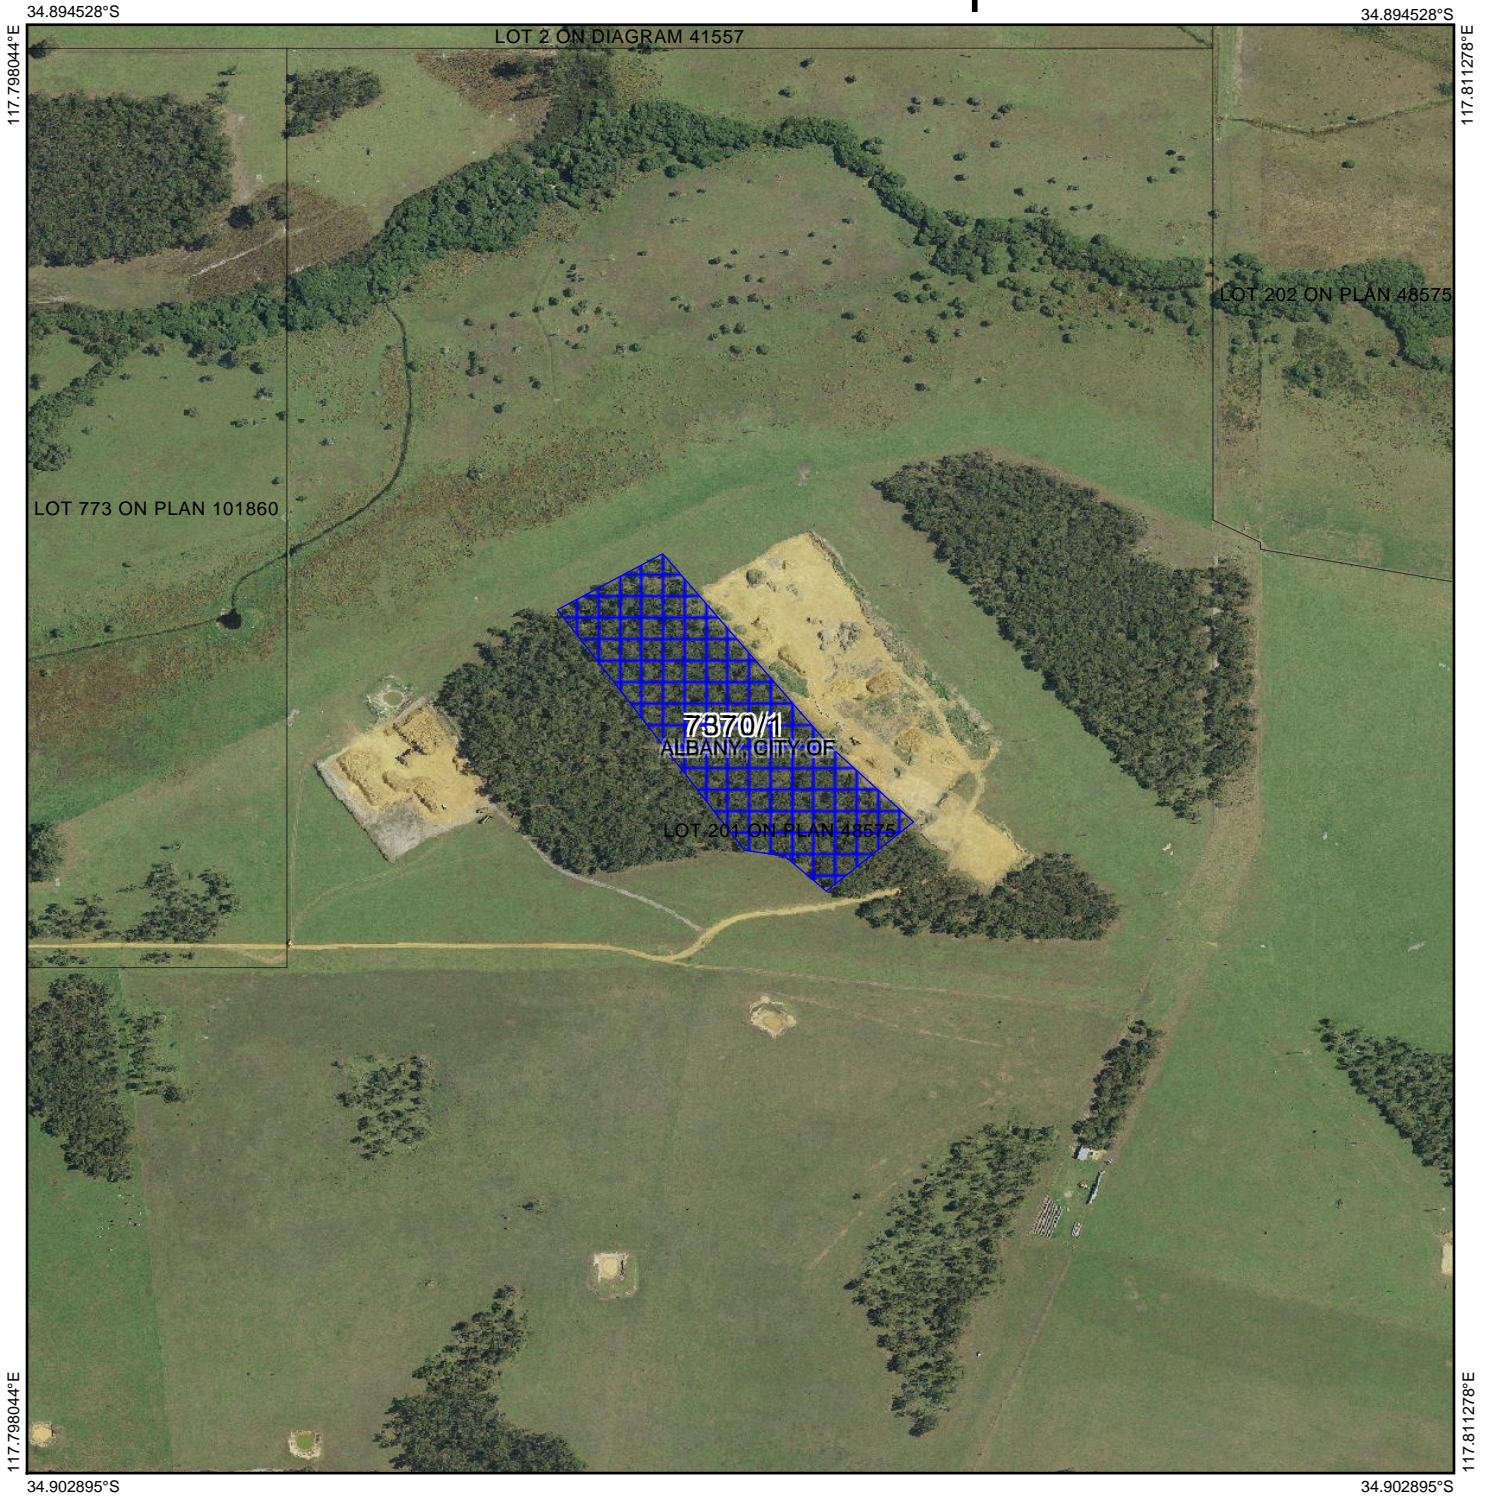

CPS 7370/1 - Map

Legend

-  Clearing Instruments Proposals
-  Roads
-  Imagery
-  Local Government Authority

(Approximate when reproduced at A4)

GDA 94 (Lat/Long)

Geocentric Datum of Australia 1994

..... Date