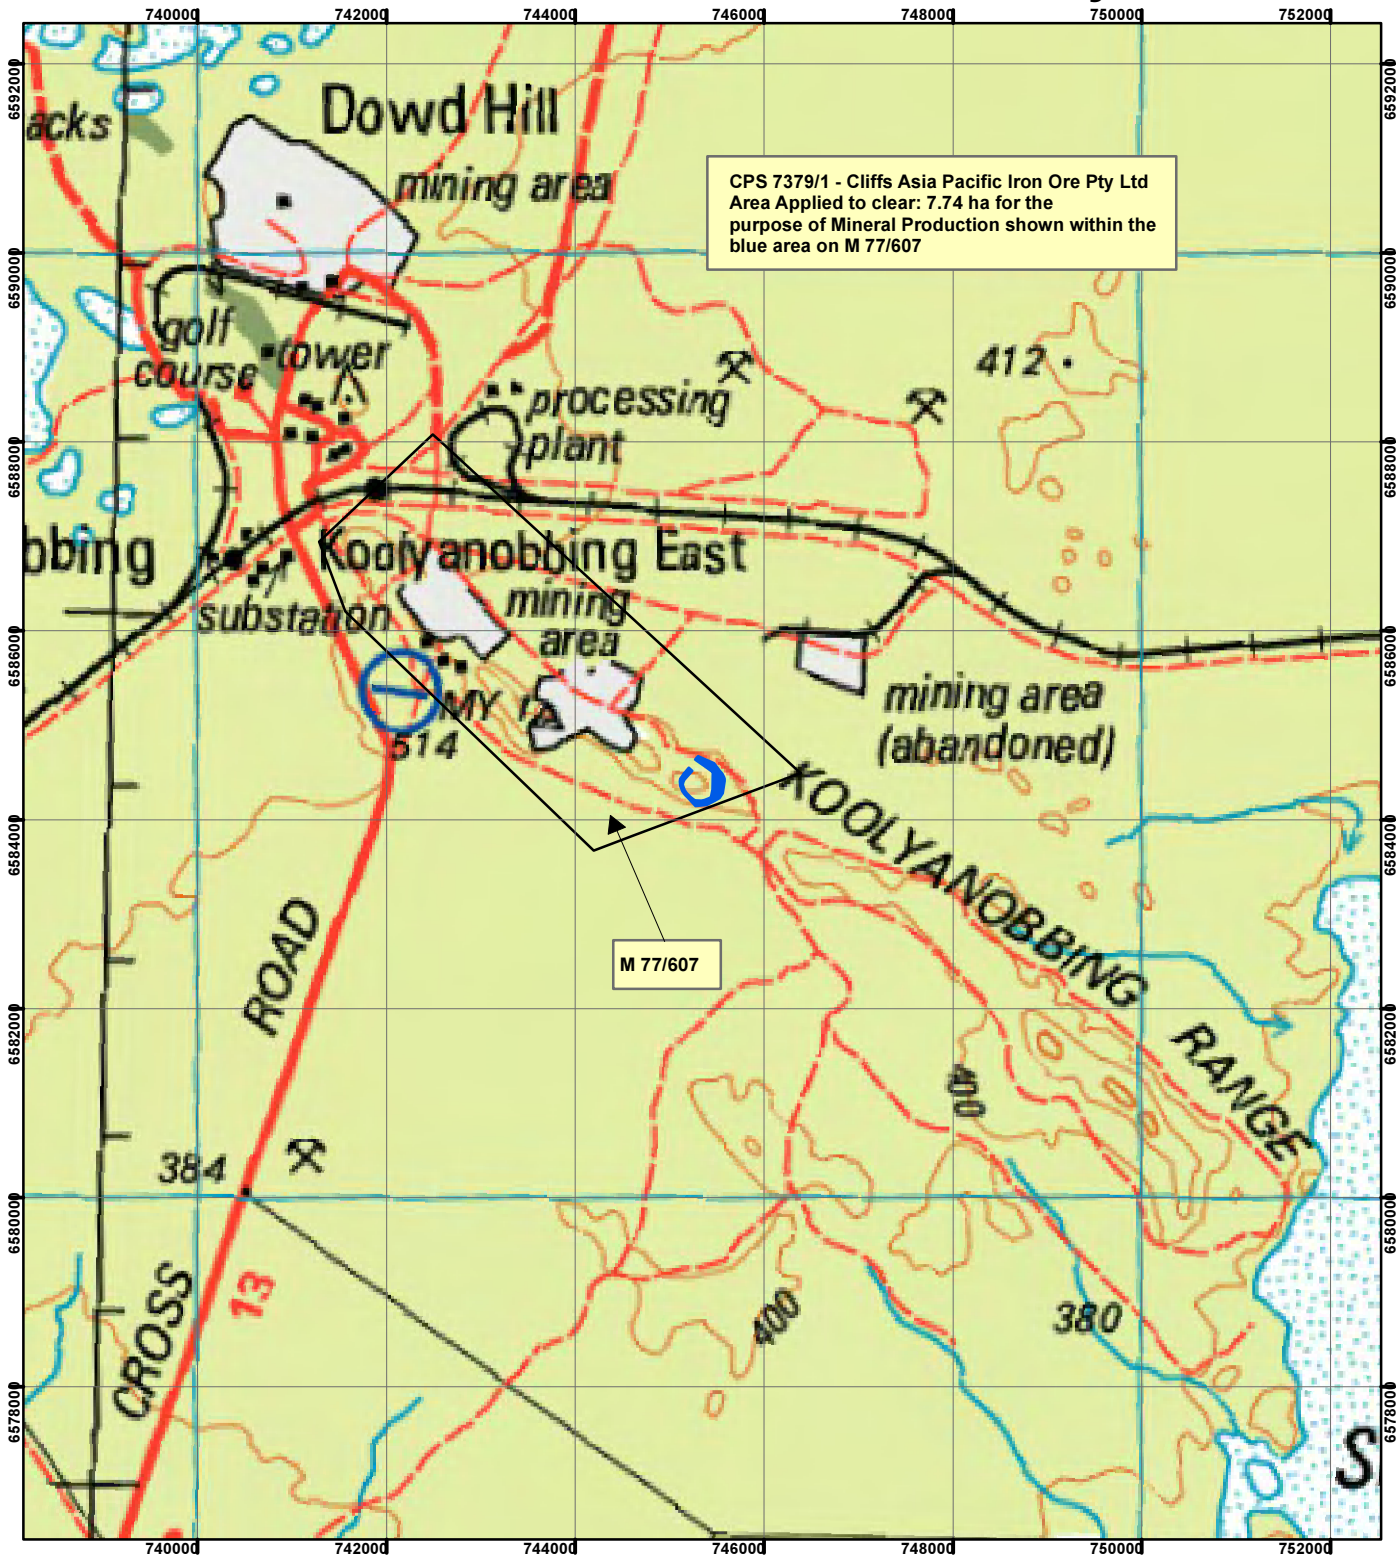

CPS 7379/1 - Cliffs Asia Pacific Iron Ore Pty Ltd

CPS 7379/1 - Cliffs Asia Pacific Iron Ore Pty Ltd
Area Applied to clear: 7.74 ha for the
purpose of Mineral Production shown within the
blue area on M 77/607

M 77/607

Legend

Clearing Instruments

Mining Tenements

FMT_TENID

M 77/607-I

Geocentric Datum Australia 1994

..... Date .....

Officer with delegated authority under Section 20 of the Environmental Protection Act 1986

Information derived from this map should be confirmed with the data custodian acknowledged by the agency acronym in the legend.