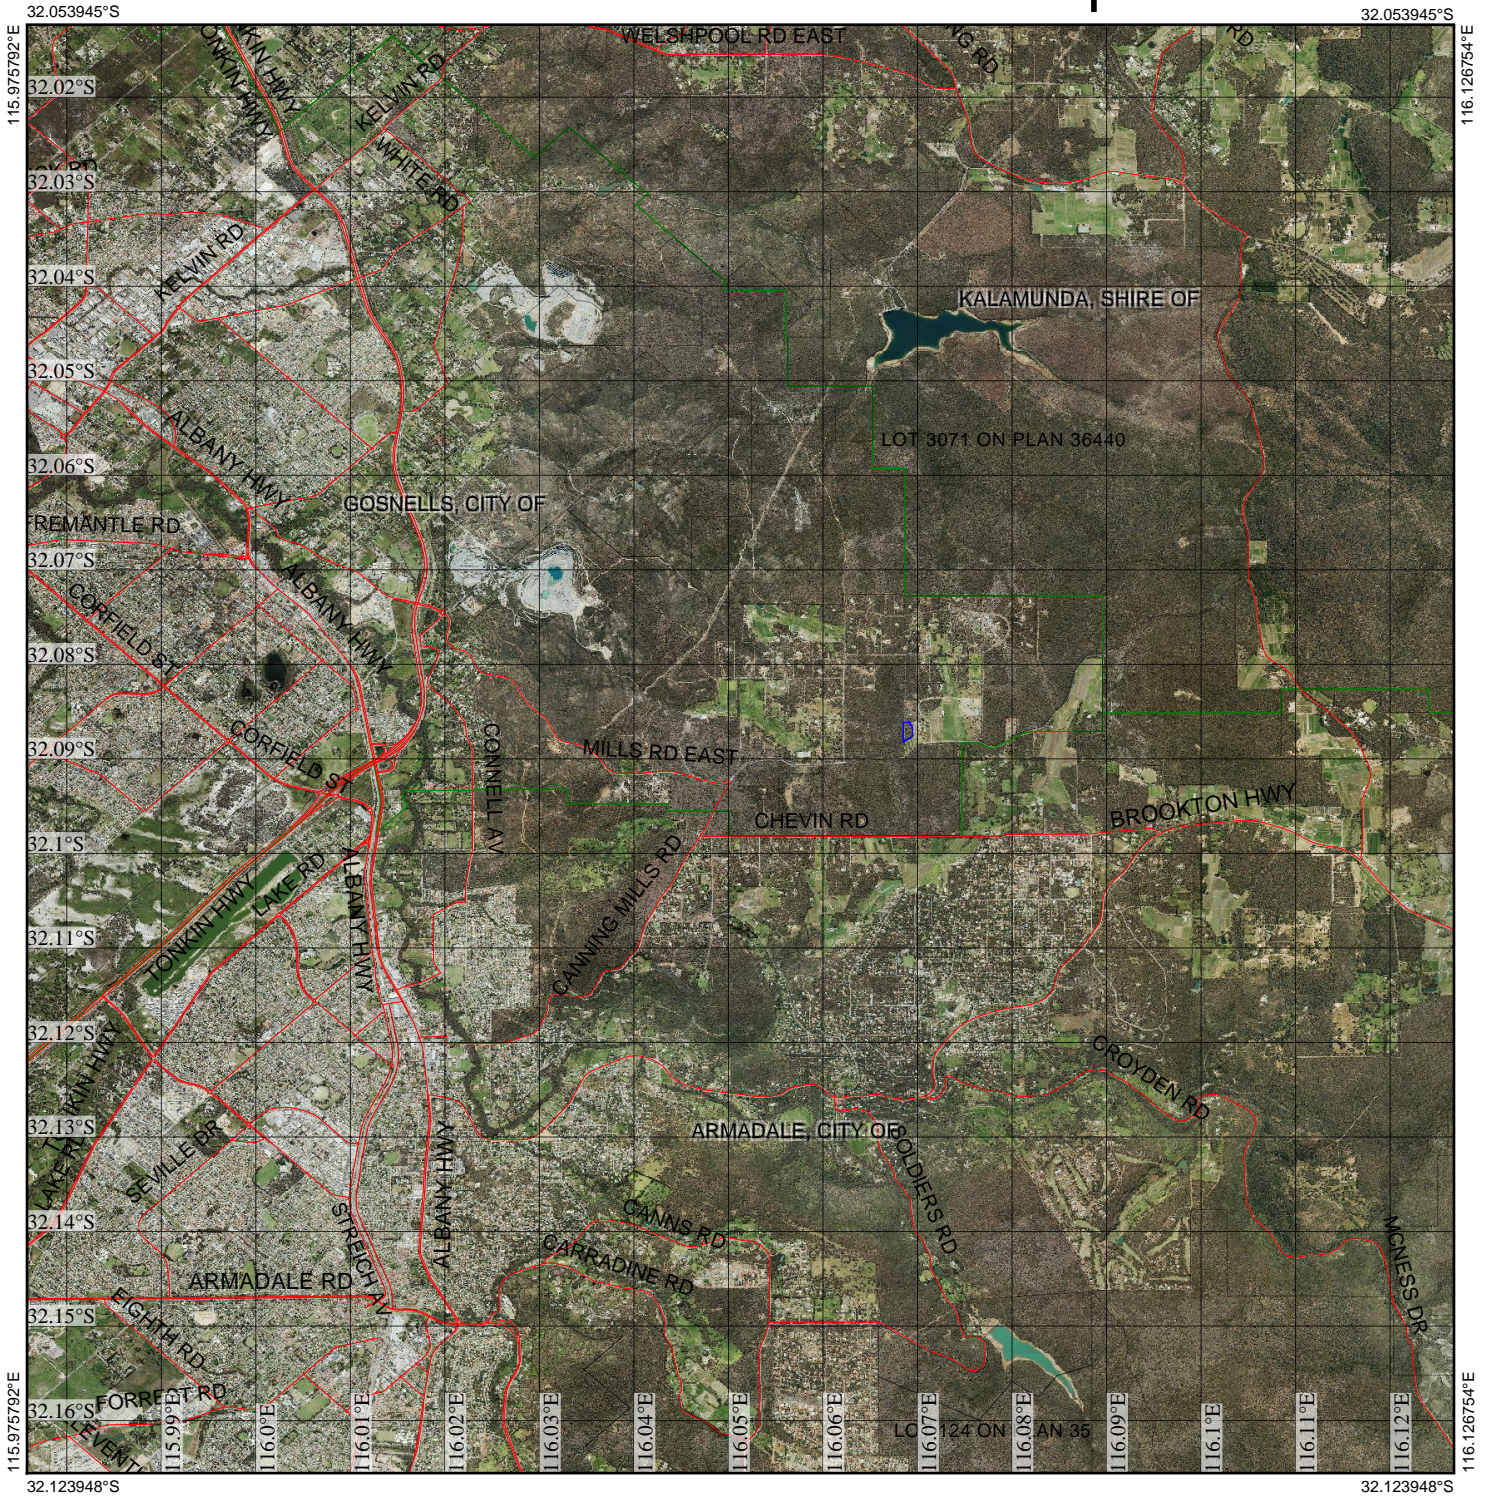

# CPS 7383/1 - Context Map

## Legend

-  Cadastre (Search)
-  Clearing Instruments Proposals
-  Imagery
-  Local Government Authority

(Approximate when reproduced at A4)

GDA 94 (Lat/Long)

Geocentric Datum of Australia 1994

..... Date .....