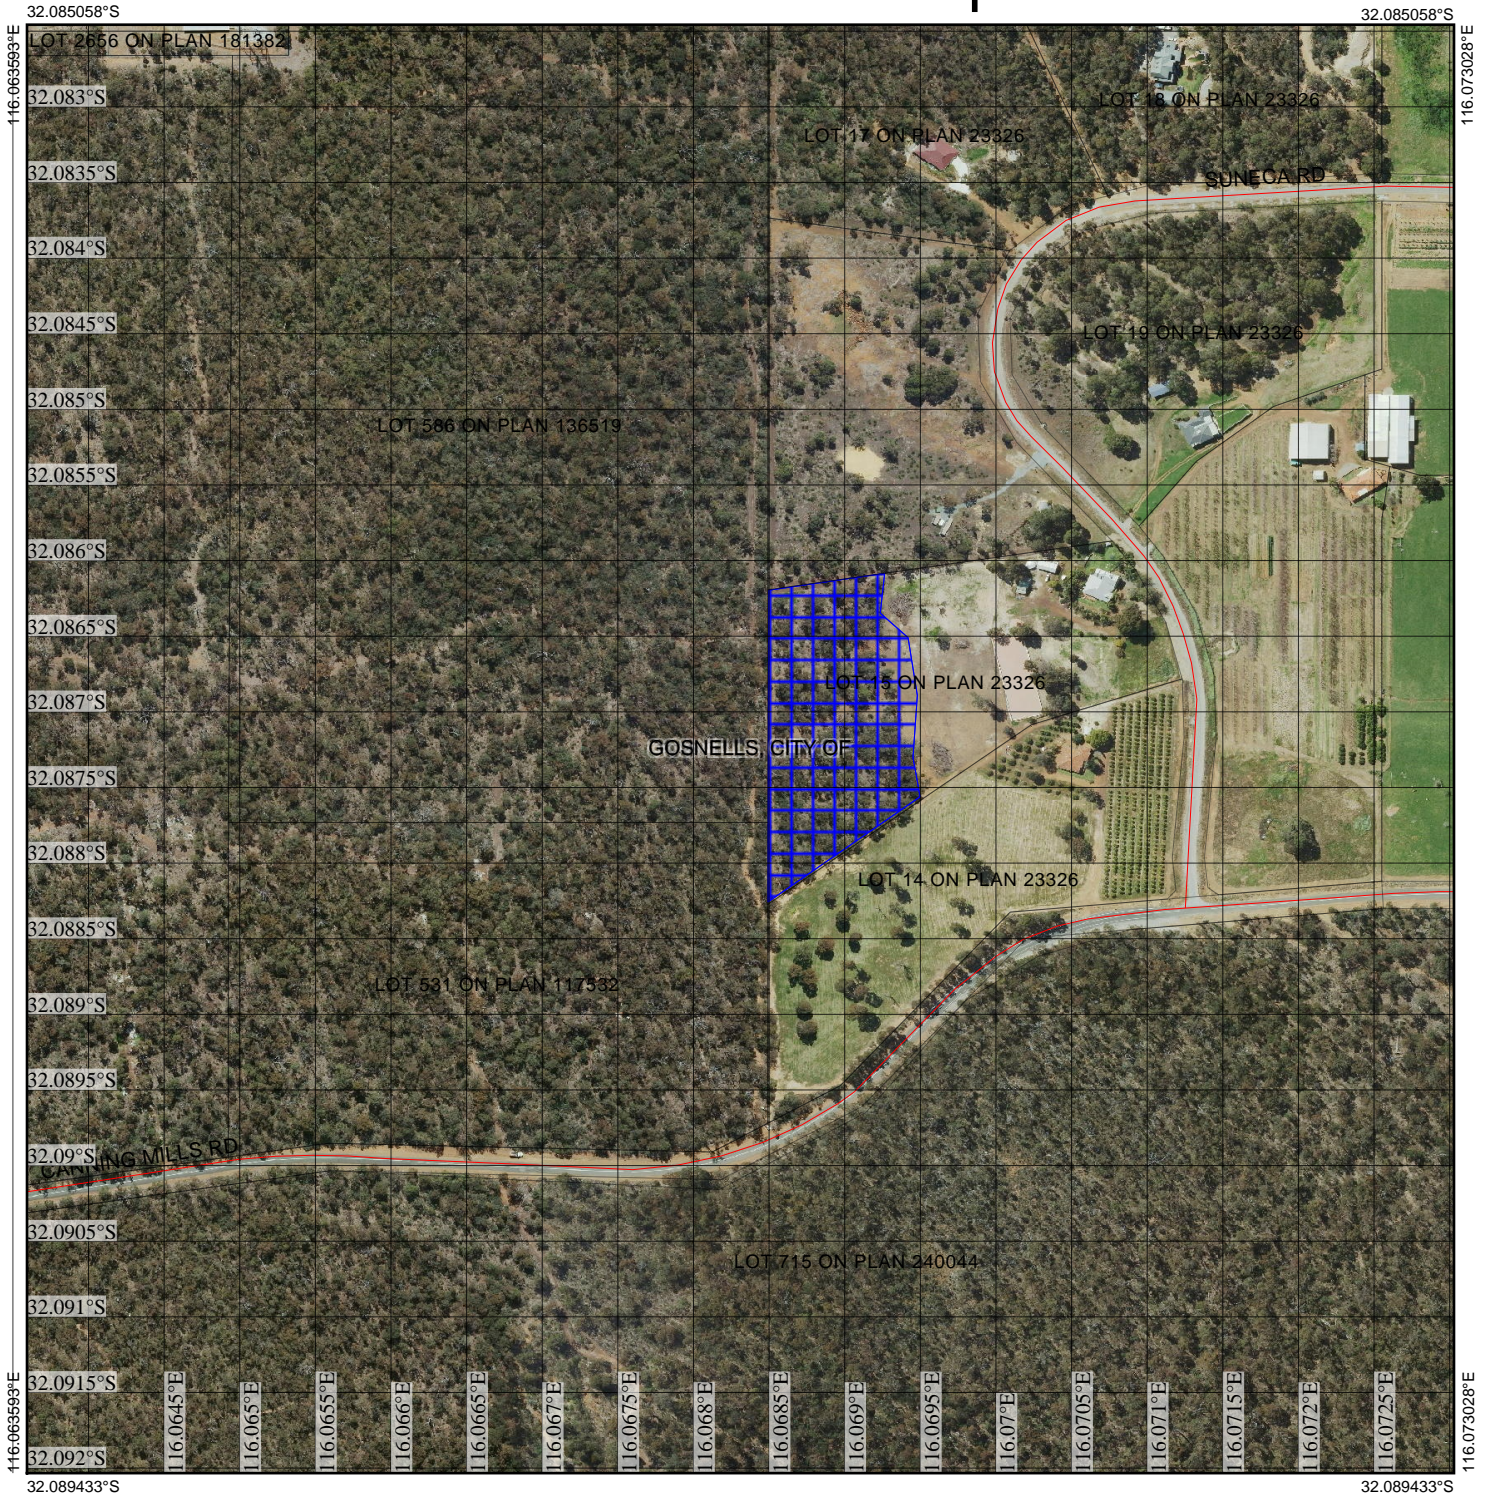

CPS 7383/1 - Map

Legend

-  Cadastre (Search)
-  Roads
-  Clearing Instruments Proposals
-  Imagery
-  Local Government Authority

(Approximate when reproduced at A4)

GDA 94 (Lat/Long)

Geocentric Datum of Australia 1994