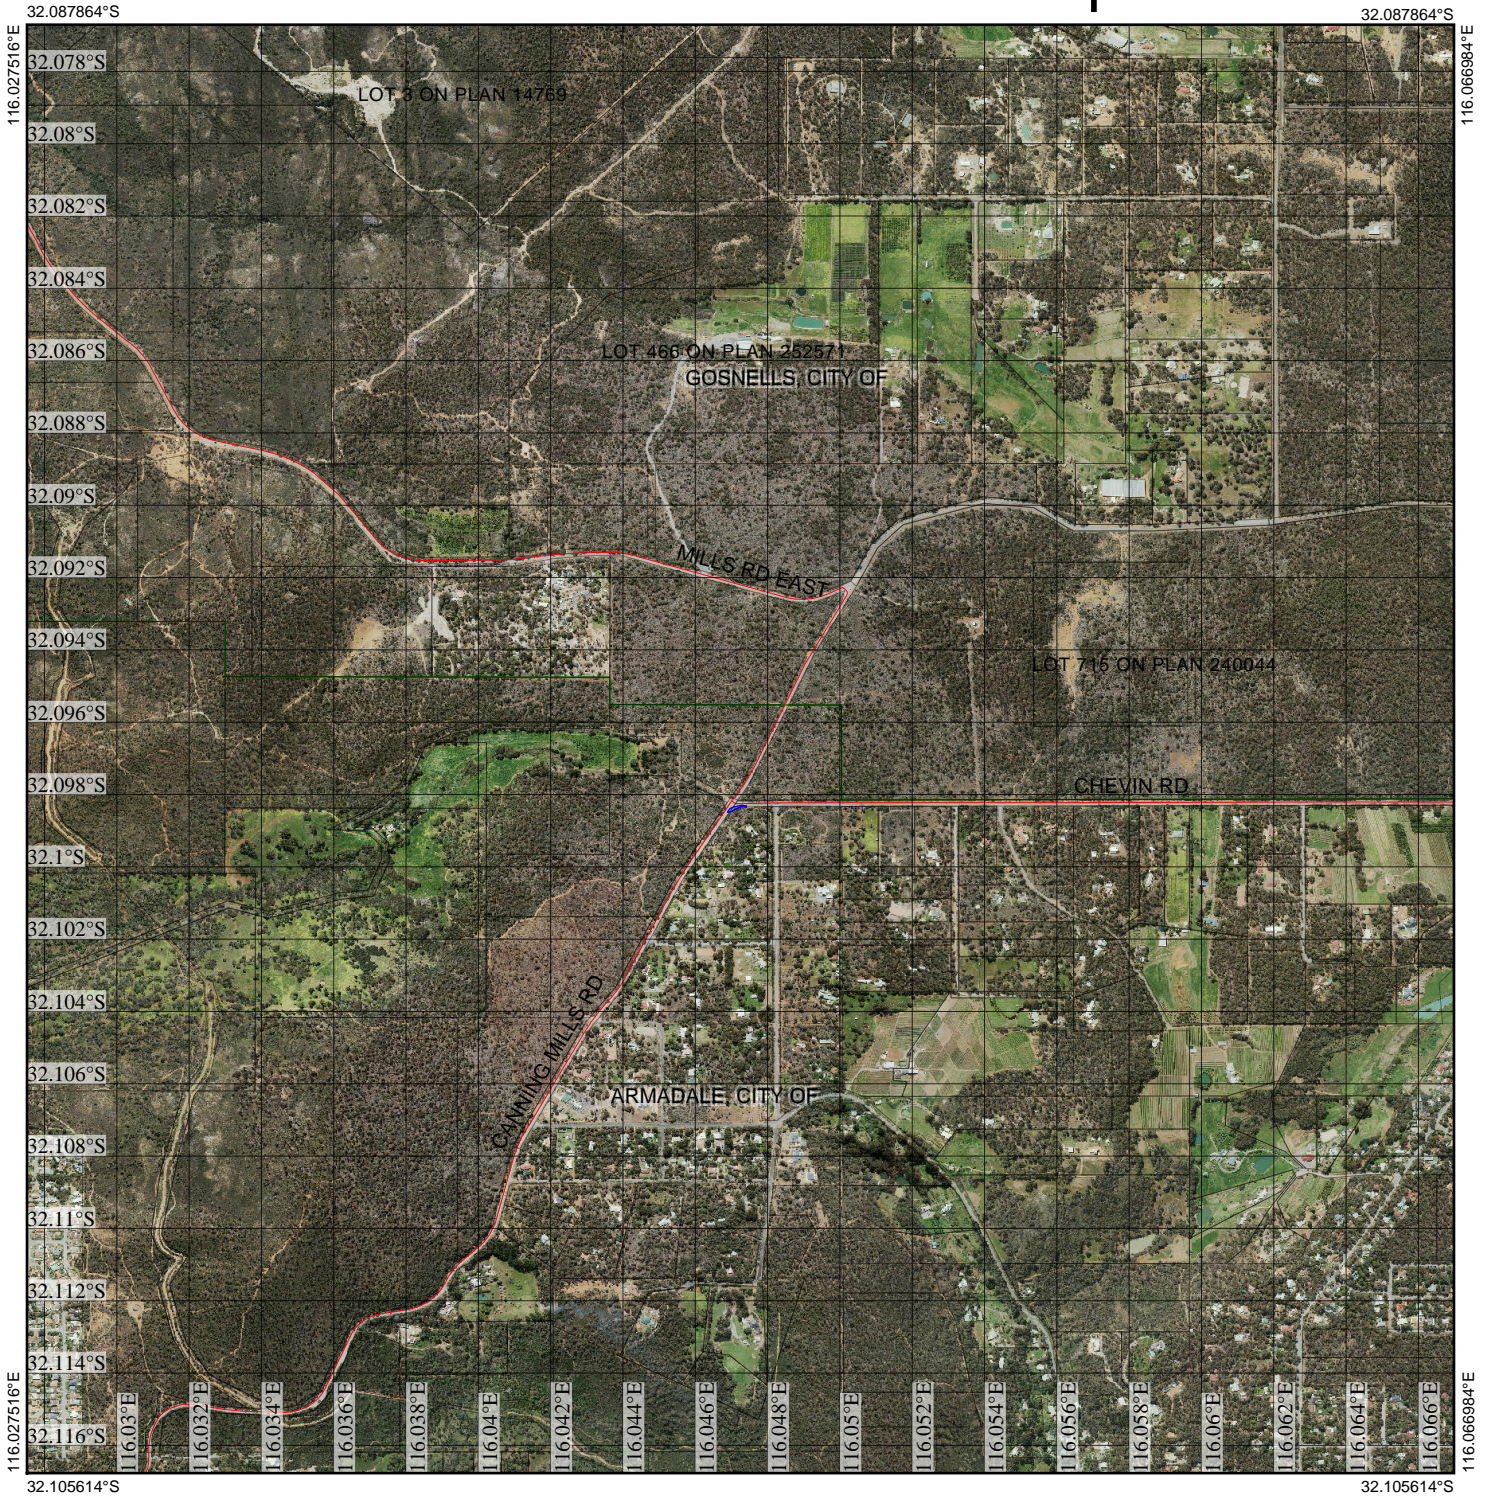

CPS 7384/1 - Context Map

Legend

- Clearing Instruments Proposals
- Imagery
- Local Government Authority

(Approximate when reproduced at A4)

GDA 94 (Lat/Long)

Geocentric Datum of Australia 1994

..... Date

GOVERNMENT OF
WESTERN AUSTRALIA
WA Crown Copyright 2016