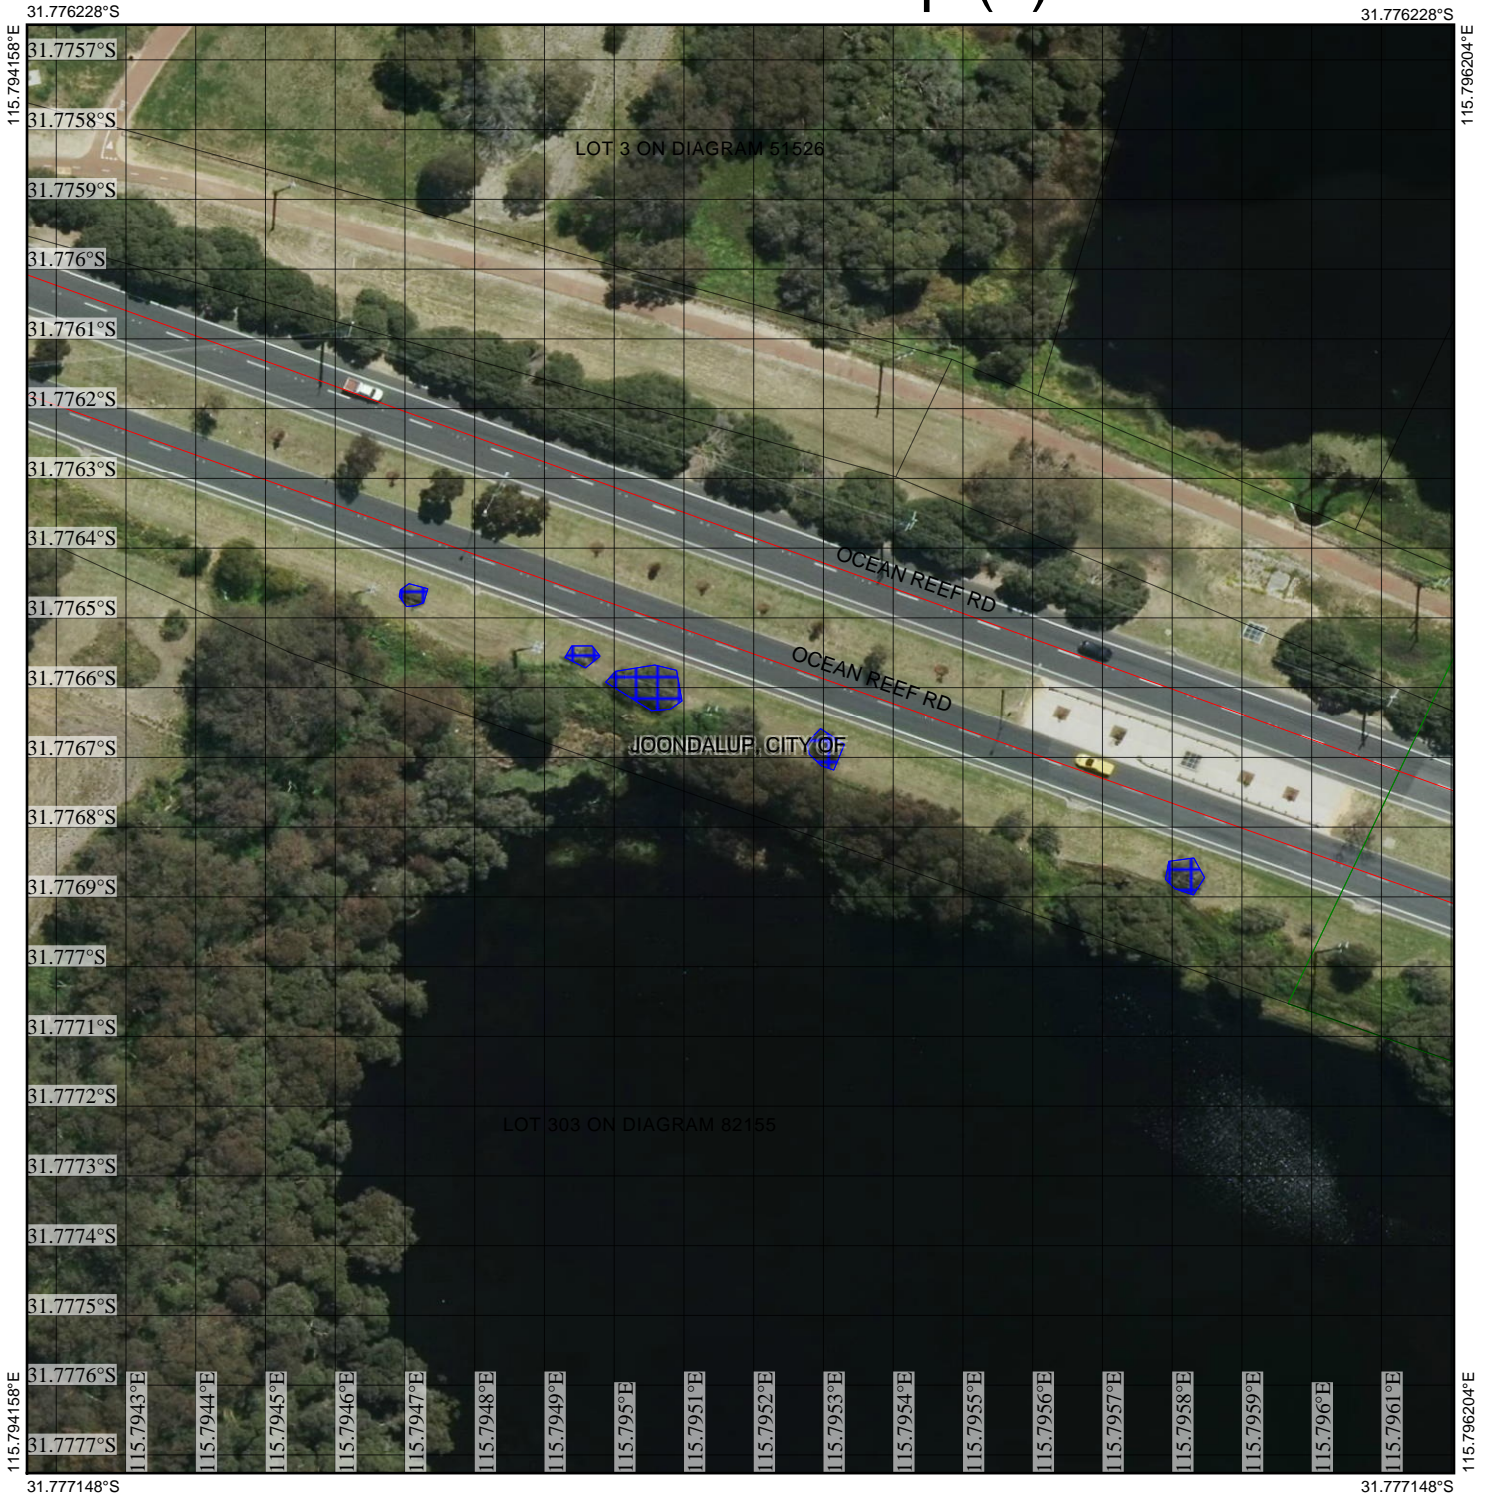

CPS 7385/1 - Map (a)

Legend

-  Roads
-  Clearing Instruments Proposals
-  Imagery
-  Local Government Authority
-  Cadastre

(Approximate when reproduced at A4)

GDA 94 (Lat/Long)

Geocentric Datum of Australia 1994