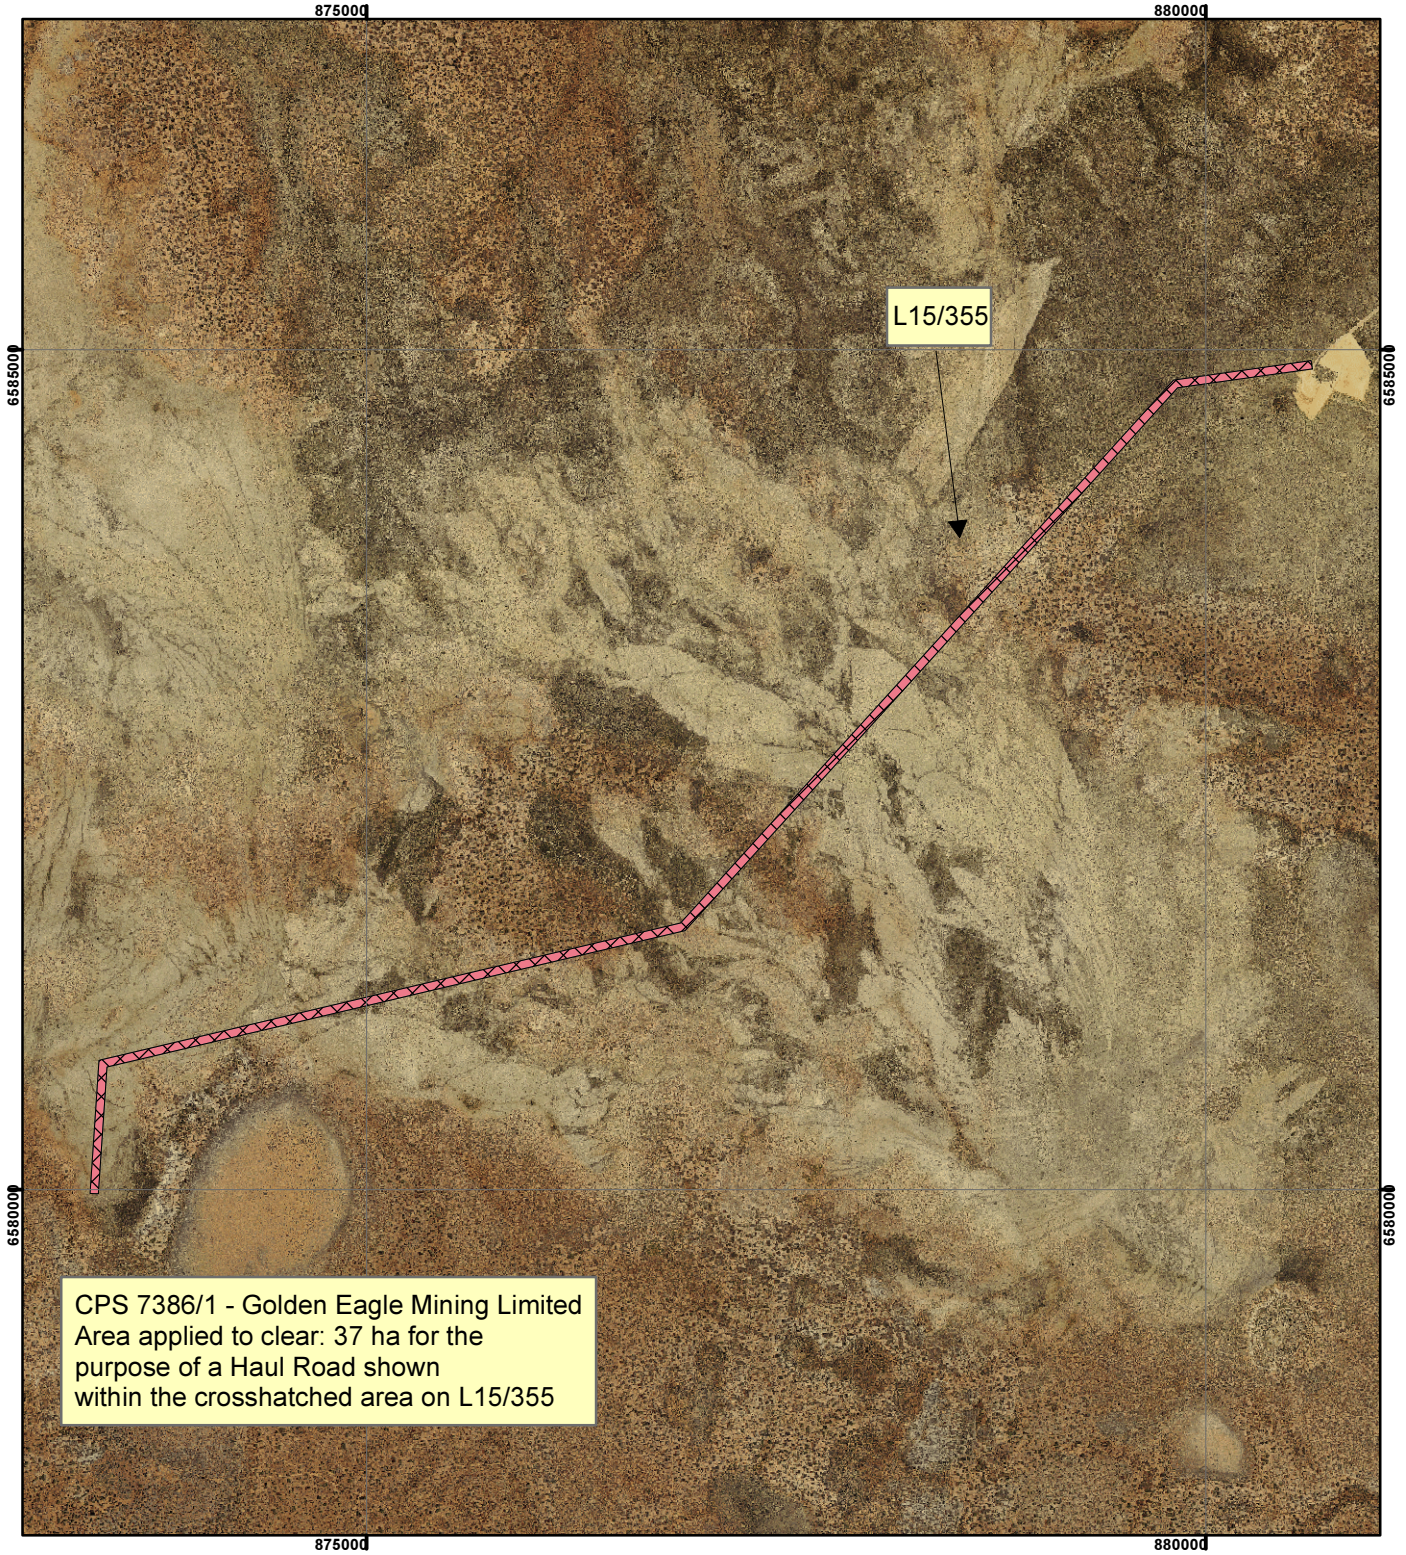

CPS 7386/1 - Golden Eagle Mining Limited

Legend

 Clearing Instruments

Mining Tenements

FMT_TENID

 L 15/355

Aerial Dunnsville 2011

Geocentric Datum Australia 1994

Note: the data in this map have not been projected. This may result in geometric distortion or measurement inaccuracies.

..... Date

Officer with delegated authority under Section 20 of the Environmental Protection Act 1986