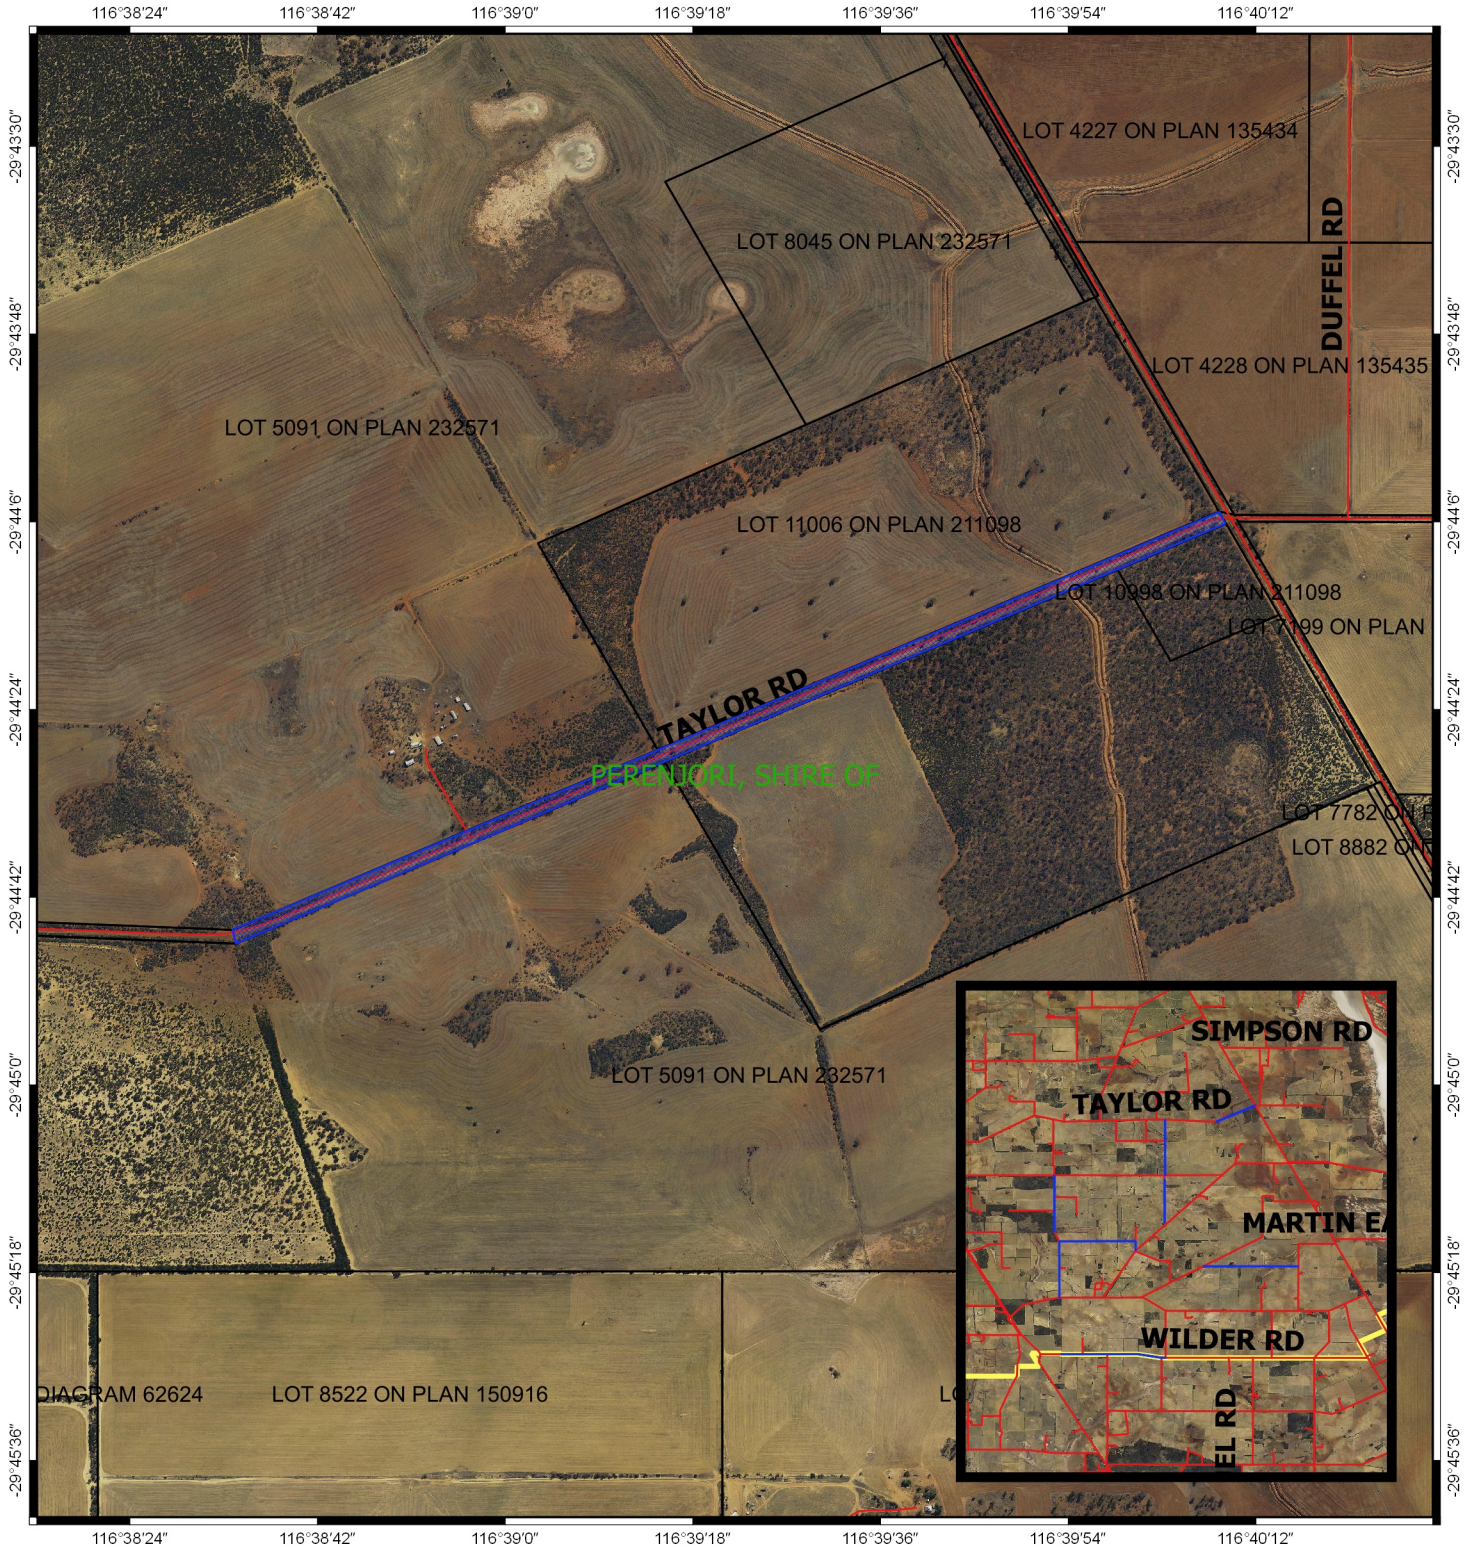

CPS 7388/1 - Map a

Legend

-  Areas applied to clear
-  Roads
-  LGA
-  Cadastre
- Virtual Mosaic (LGATE-V001)

1:15,000

MGA 94
Geocentric Datum of Australia 1994

GOVERNMENT OF
WESTERN AUSTRALIA