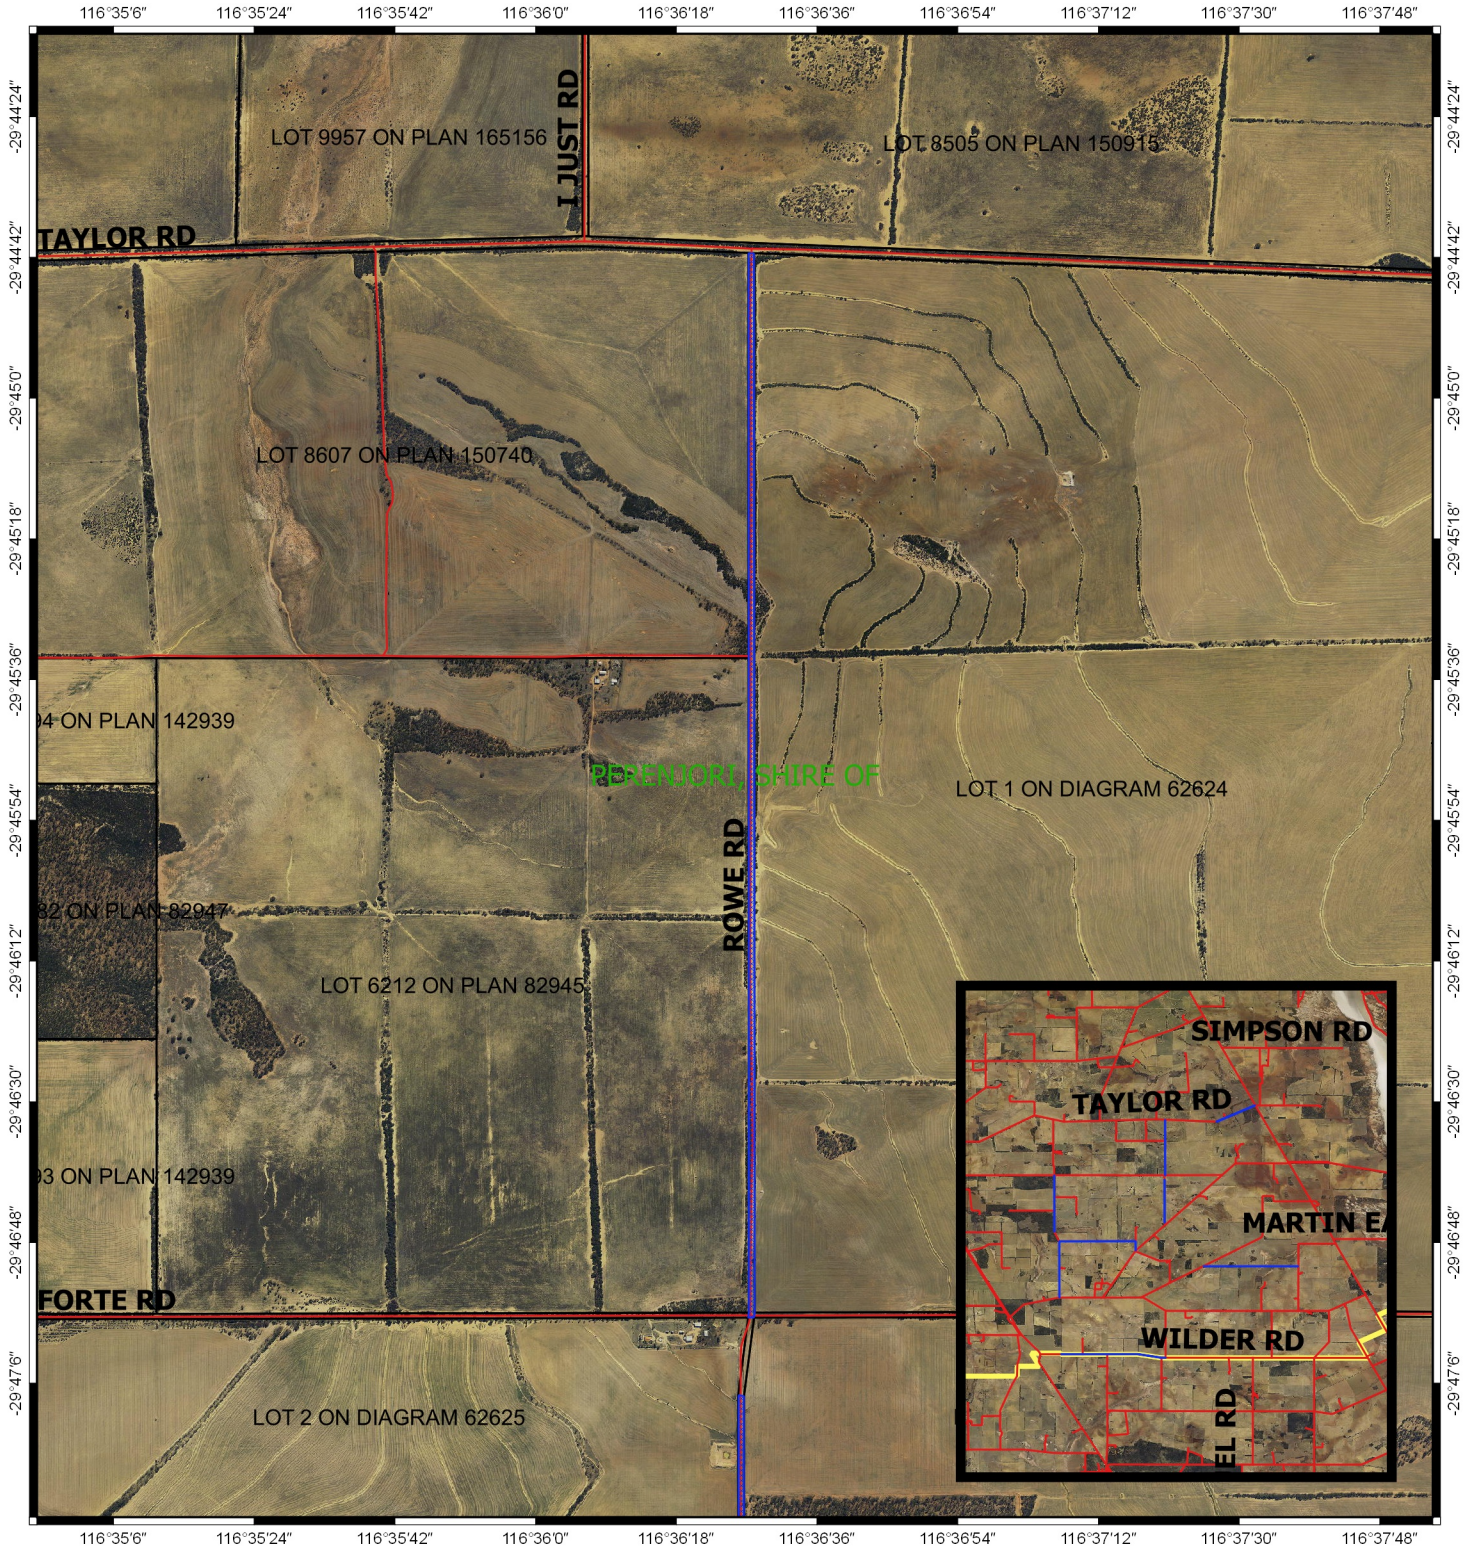

CPS 7388/1 - Map b

Legend

-  Areas applied to clear
-  Roads
-  LGA
-  Cadastre
- Virtual Mosaic (LGATE-V001)

1:20,000

MGA 94
Geocentric Datum of Australia 1994

GOVERNMENT OF
WESTERN AUSTRALIA