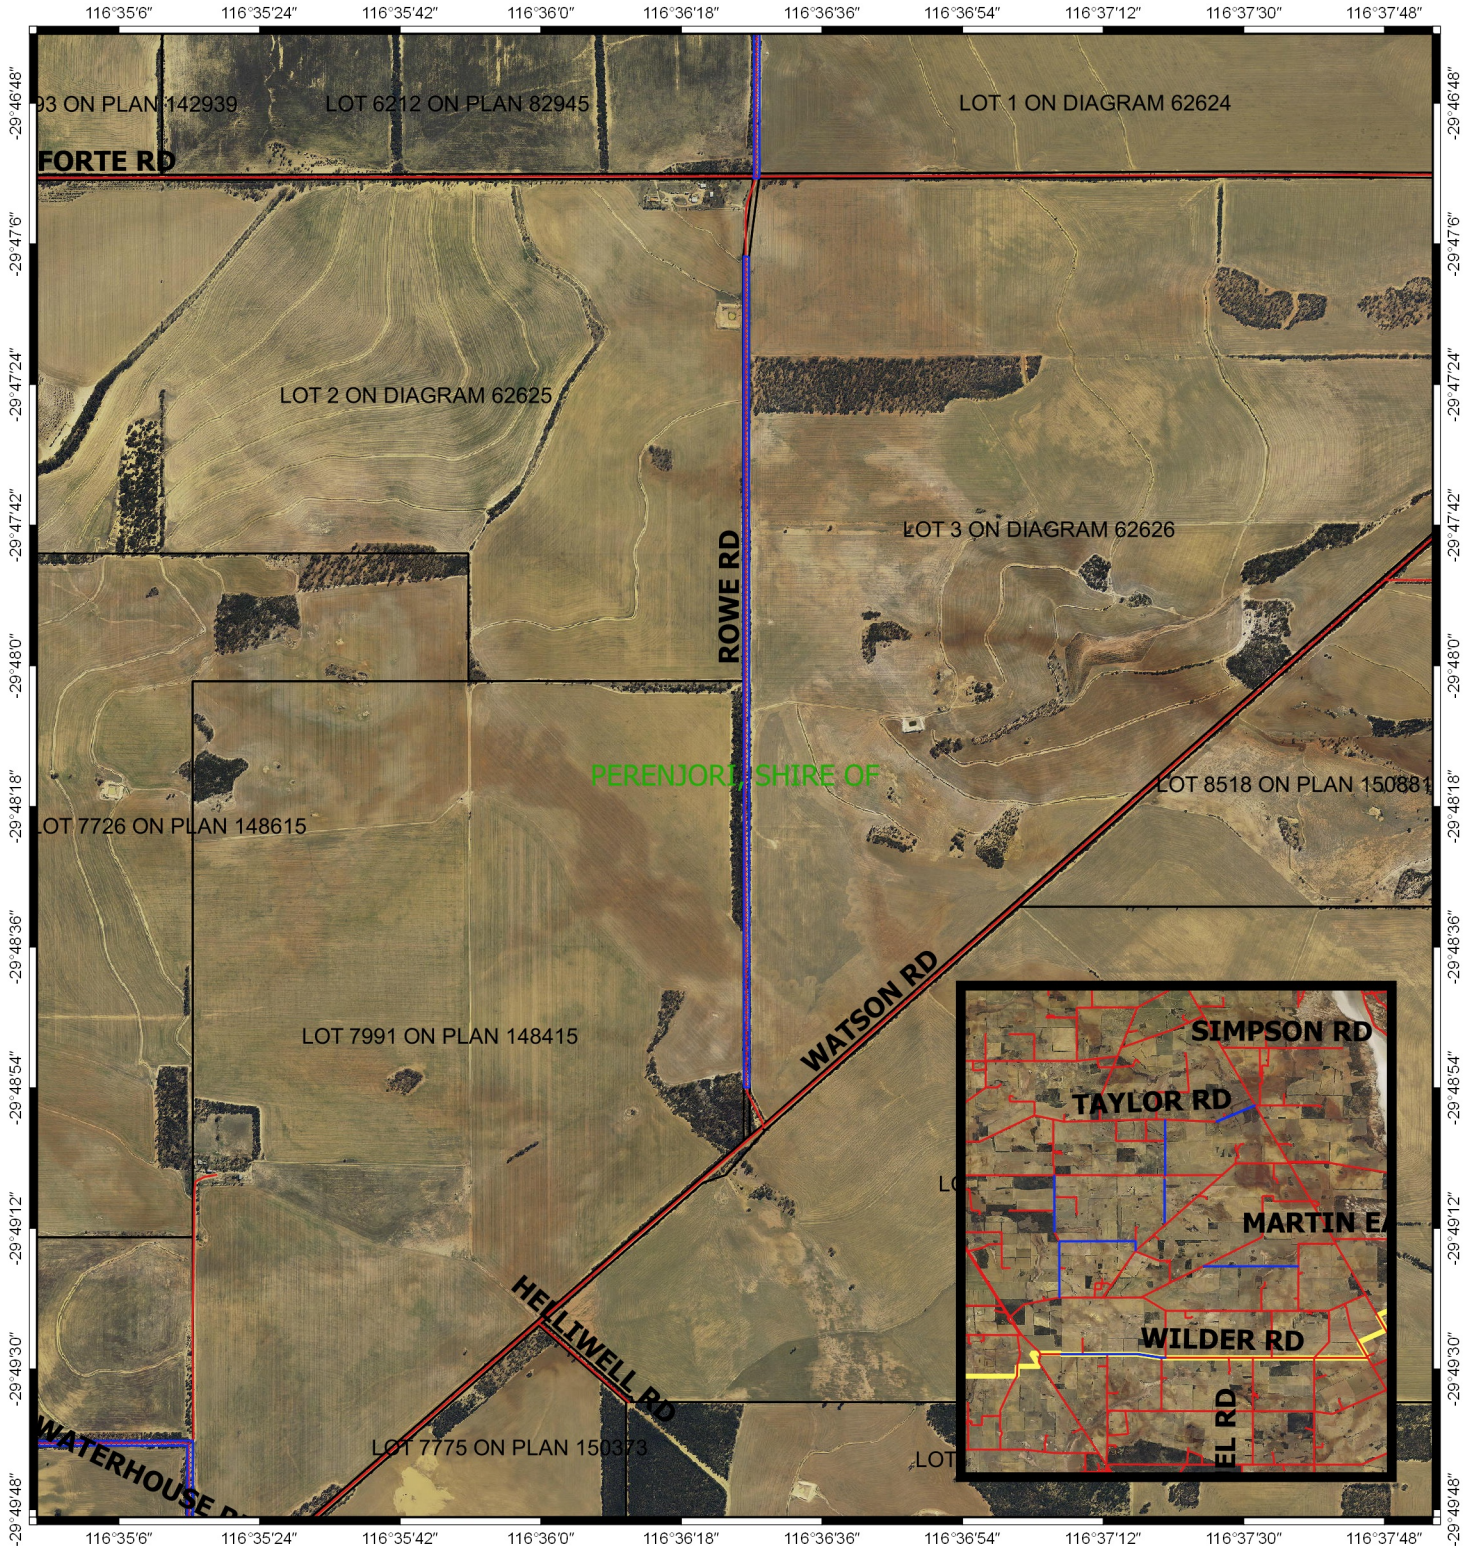

CPS 7388/1 - Map c

Legend

-  Areas applied to clear
-  Roads
-  LGA
-  Cadastre
- Virtual Mosaic (LGATE-V001)

1:20,000

MGA 94

Geocentric Datum of Australia 1994

GOVERNMENT OF
WESTERN AUSTRALIA