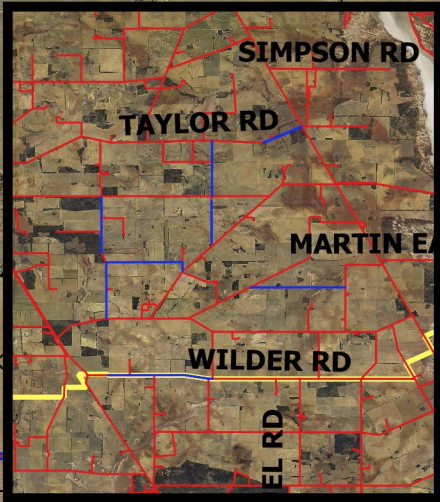

CPS 7388/1 - Map d

Legend

-  Areas applied to clear
-  Roads
-  LGA
-  Cadastre
- Virtual Mosaic (LGATE-V001)

1:20,000

MGA 94

Geocentric Datum of Australia 1994

GOVERNMENT OF
WESTERN AUSTRALIA