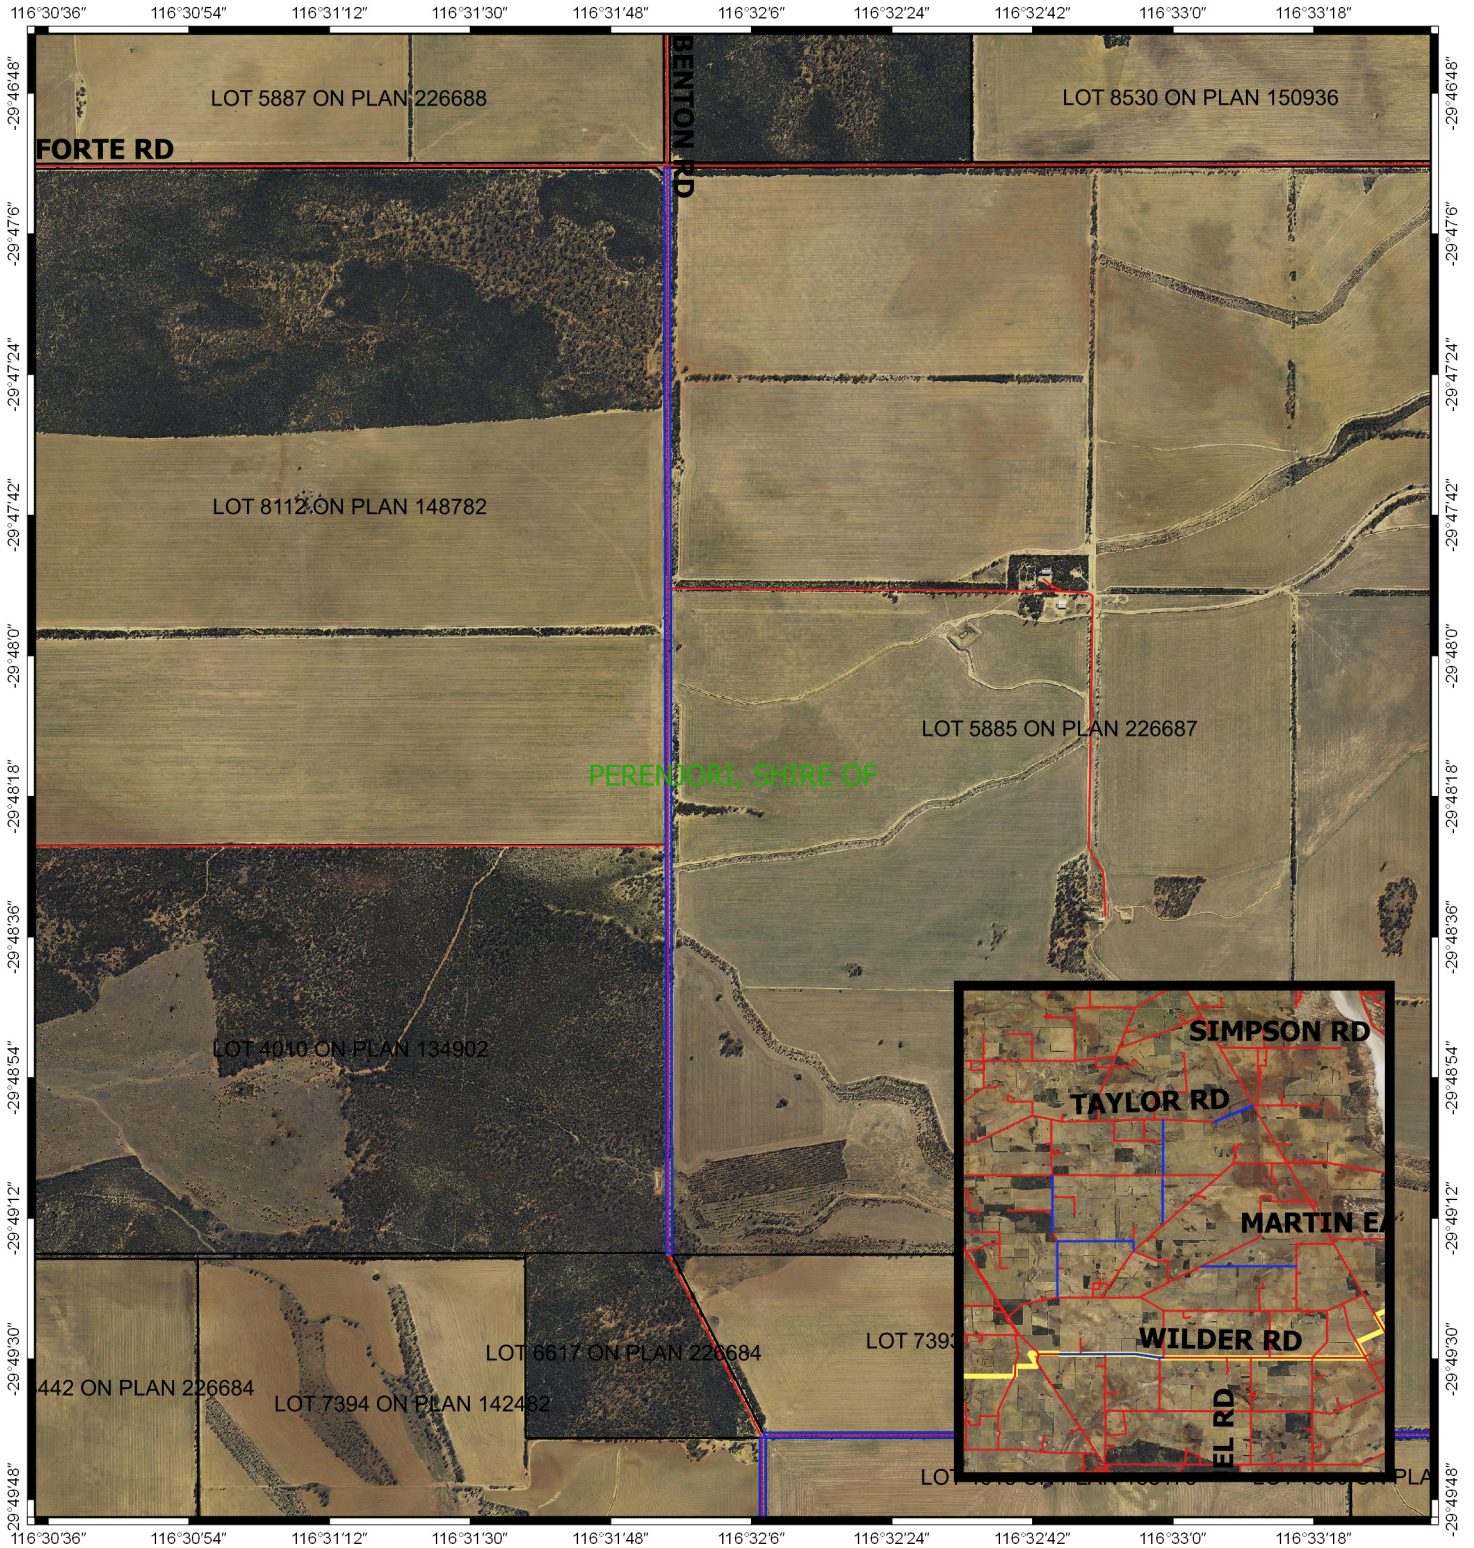

CPS 7388/1 - Map d

Legend

-  Areas applied to clear
-  Roads
-  LGA
-  Cadastre
- Virtual Mosaic (LGATE-V001)

1:20,000

MGA 94

Geocentric Datum of Australia 1994

GOVERNMENT OF
WESTERN AUSTRALIA