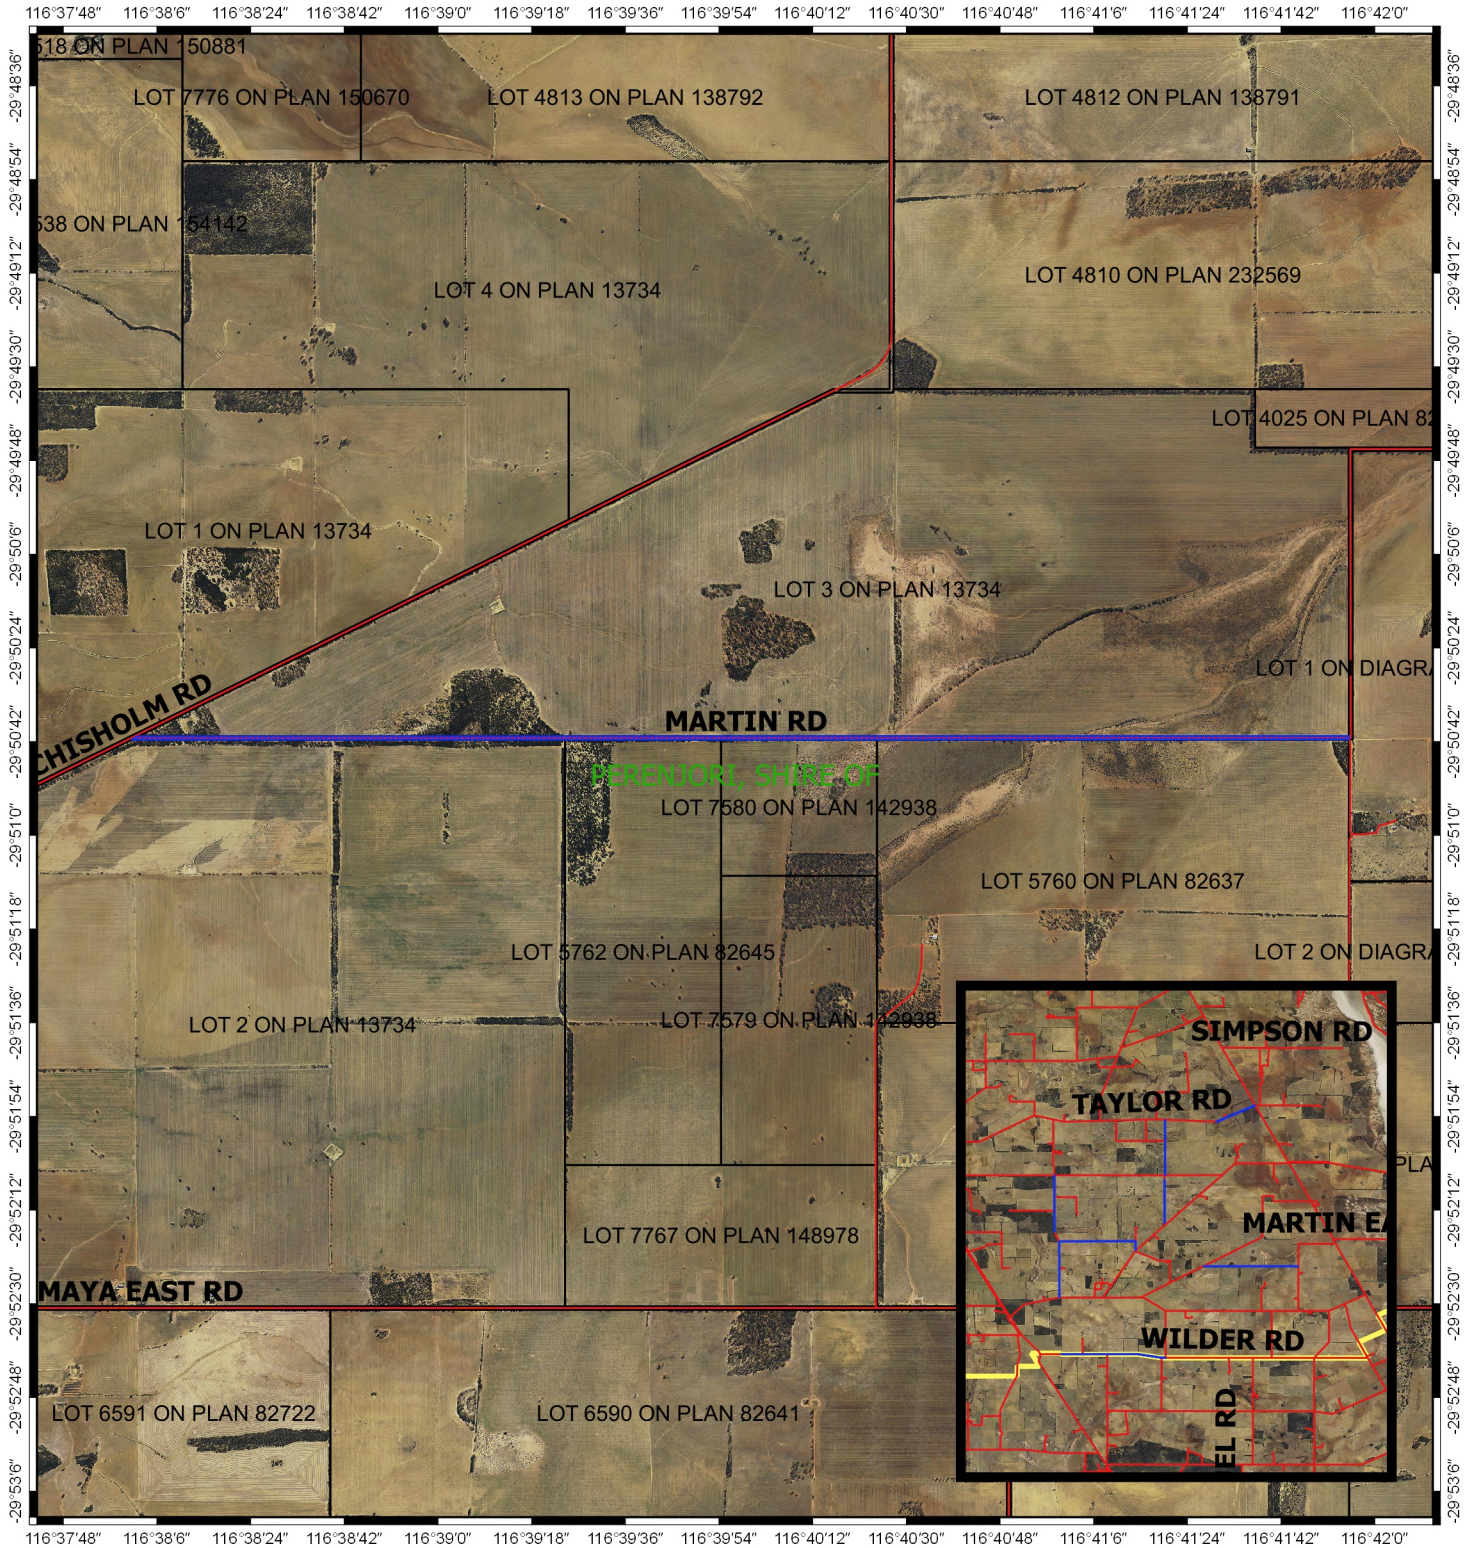

CPS 7388/1 - Map g

Legend

-  Areas applied to clear
 -  Roads
 -  LGA
 -  Cadastre
- Virtual Mosaic (LGATE-V001)

1:30,000

MGA 94
Geocentric Datum of Australia 1994

GOVERNMENT OF
WESTERN AUSTRALIA