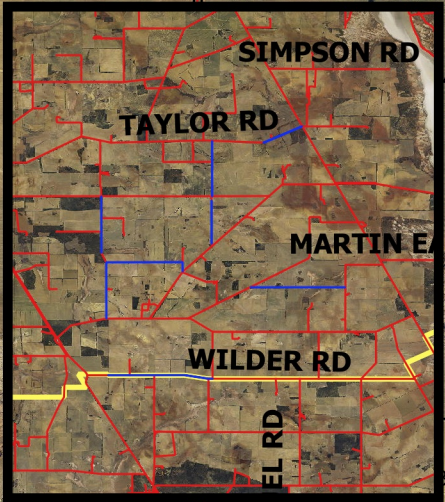

CPS 7388/1 - Map h

Legend

-  Areas applied to clear
-  Roads
-  LGA
-  Cadastre
- Virtual Mosaic (LGATE-V001)

1:15,000

MGA 94

Geocentric Datum of Australia 1994

GOVERNMENT OF
WESTERN AUSTRALIA