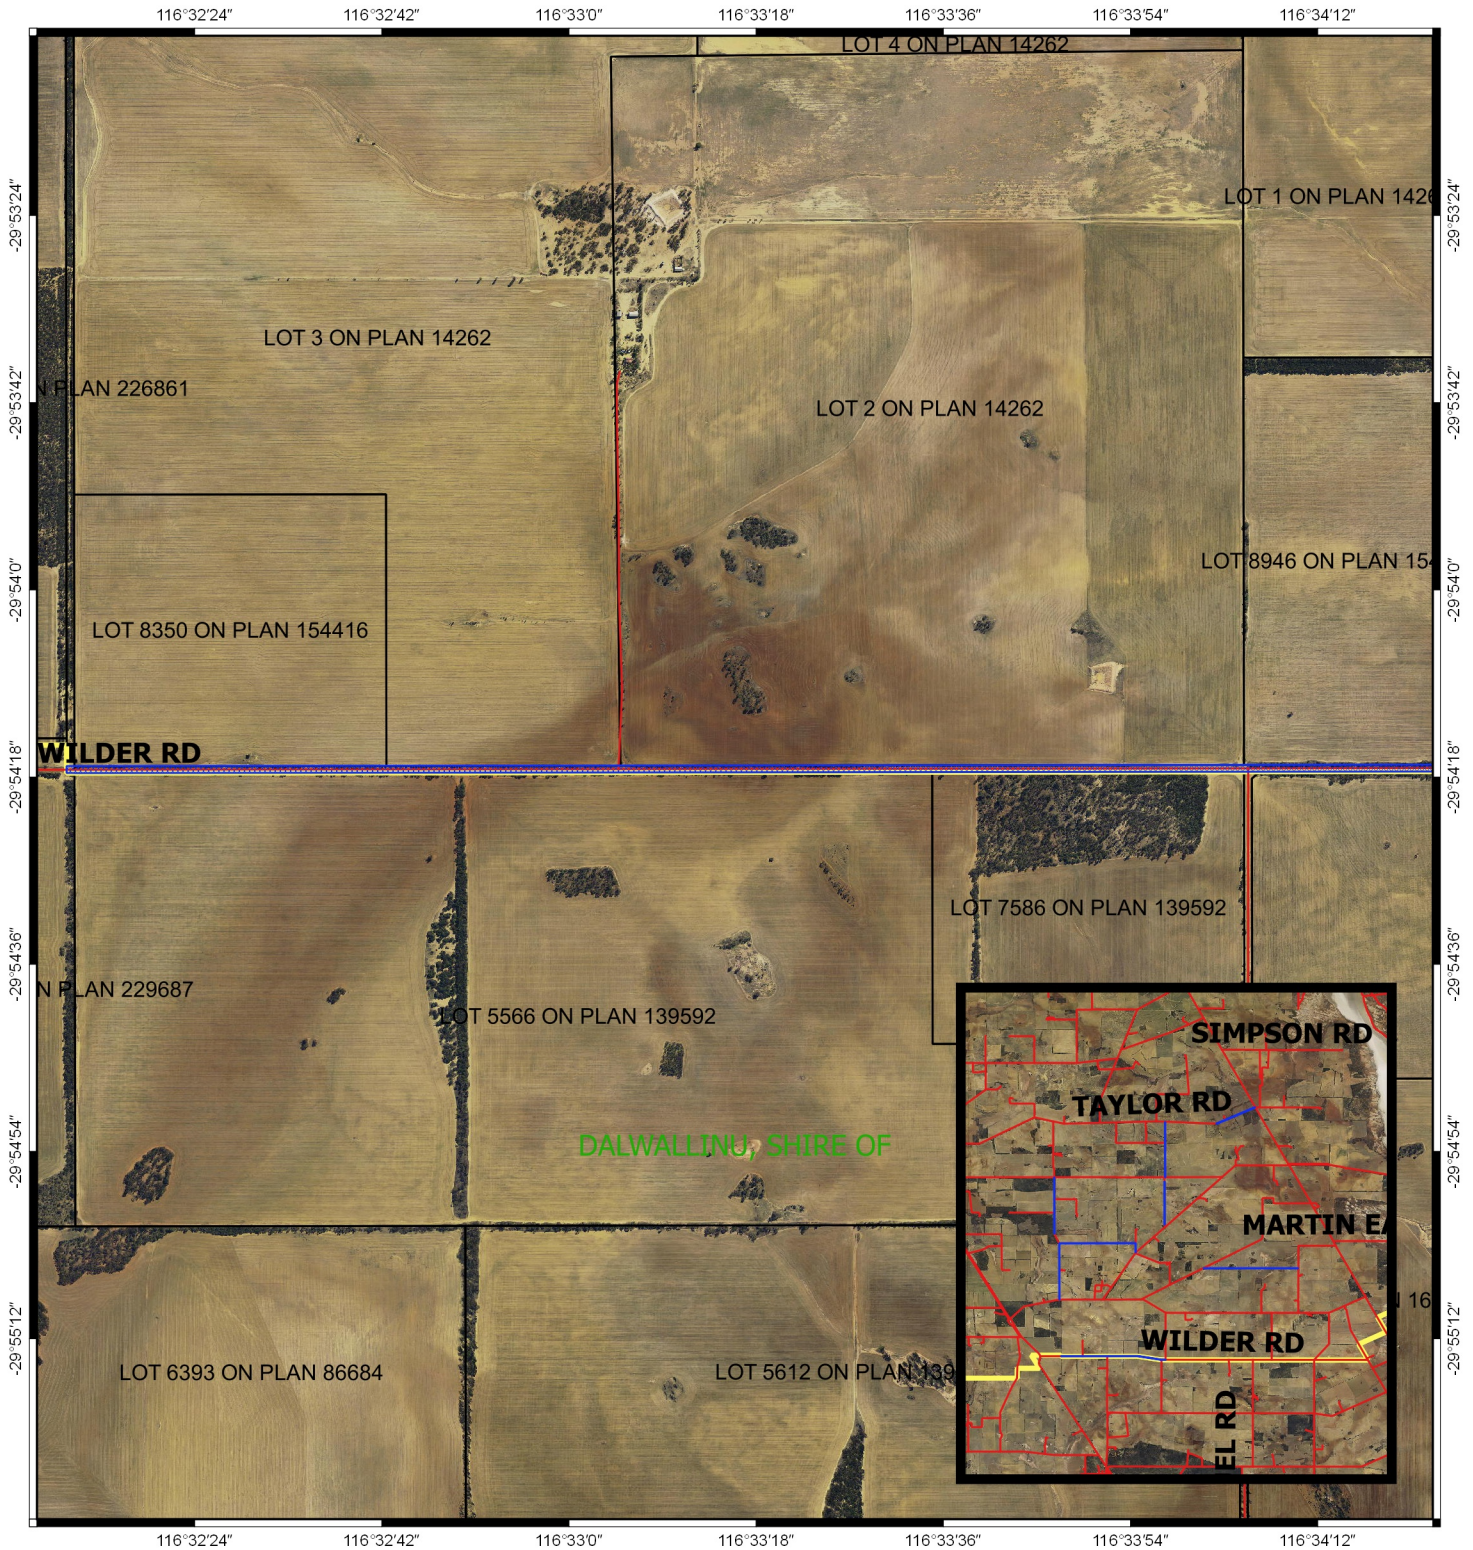

CPS 7388/1 - Map i

Legend

-  Areas applied to clear
 -  Roads
 -  LGA
 -  Cadastre
- Virtual Mosaic (LGATE-V001)

1:15,000

MGA 94
Geocentric Datum of Australia 1994

GOVERNMENT OF
WESTERN AUSTRALIA