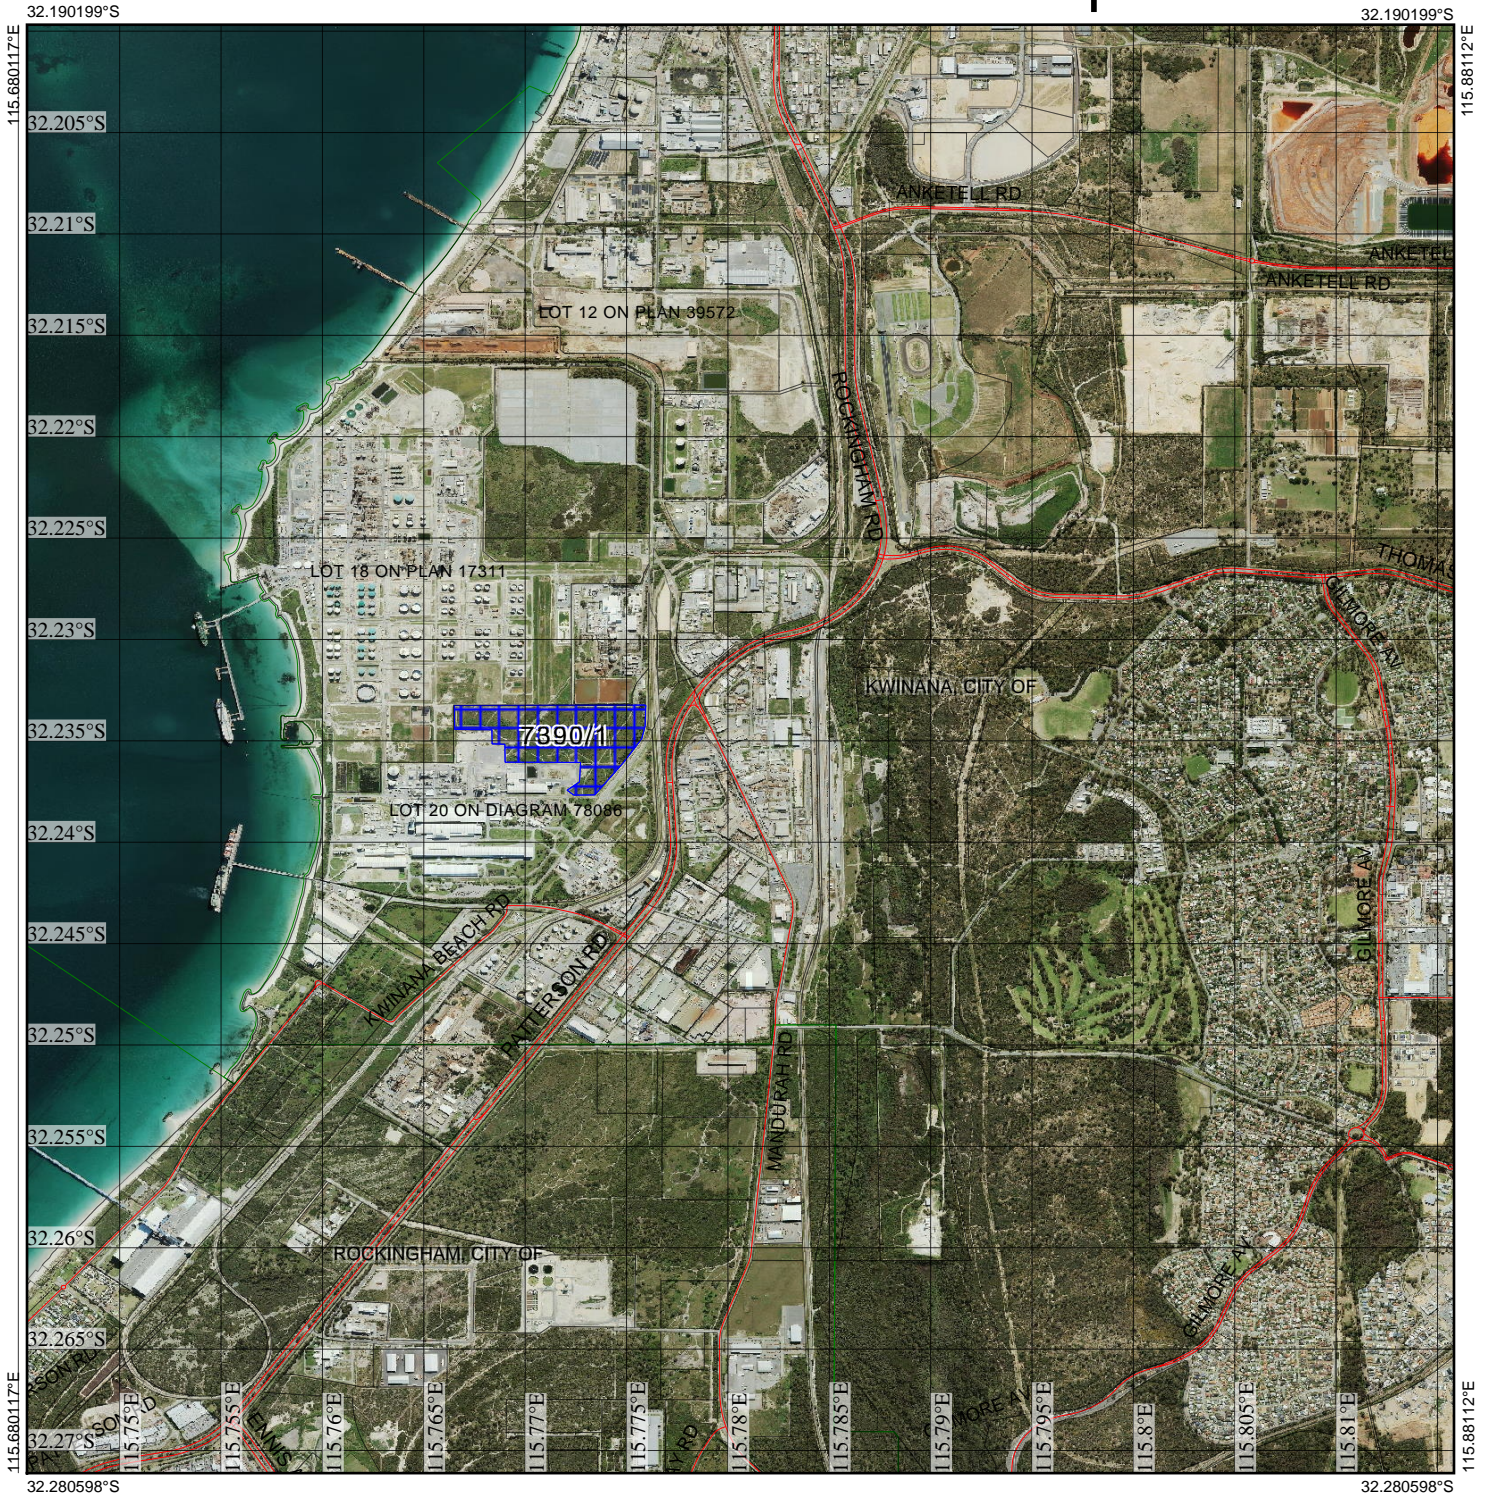

CPS 7390/1 - Context Map

Legend

- Clearing Instruments Proposals
- Imagery
- Local Government Authority

(Approximate when reproduced at A4)

GDA 94 (Lat/Long)

Geocentric Datum of Australia 1994

..... Date

GOVERNMENT OF
WESTERN AUSTRALIA
WA Crown Copyright 2016