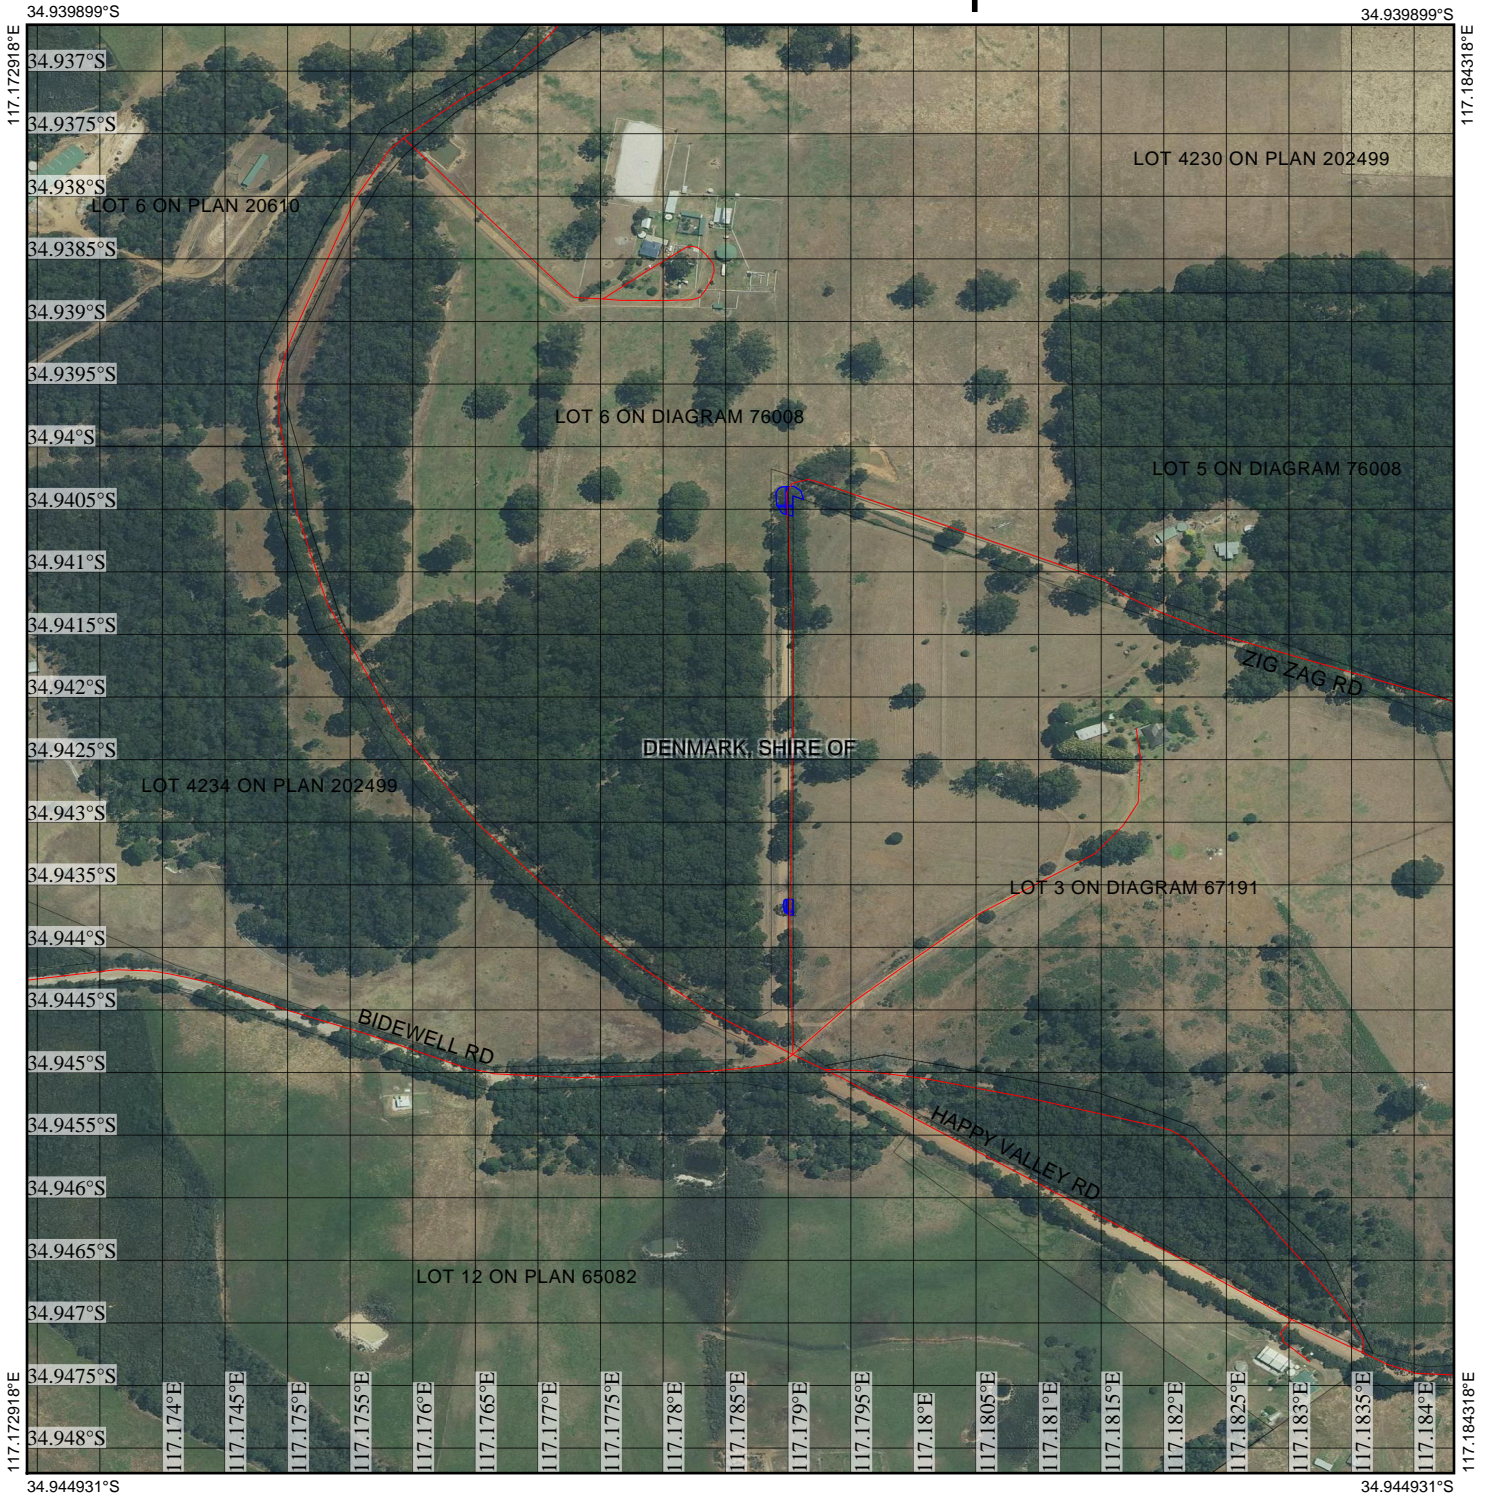

CPS 7391/1 - Map

Legend

-  Roads
-  Clearing Instruments Proposals
-  Imagery
-  Local Government Authority

(Approximate when reproduced at A4)

GDA 94 (Lat/Long)

Geocentric Datum of Australia 1994

..... Date