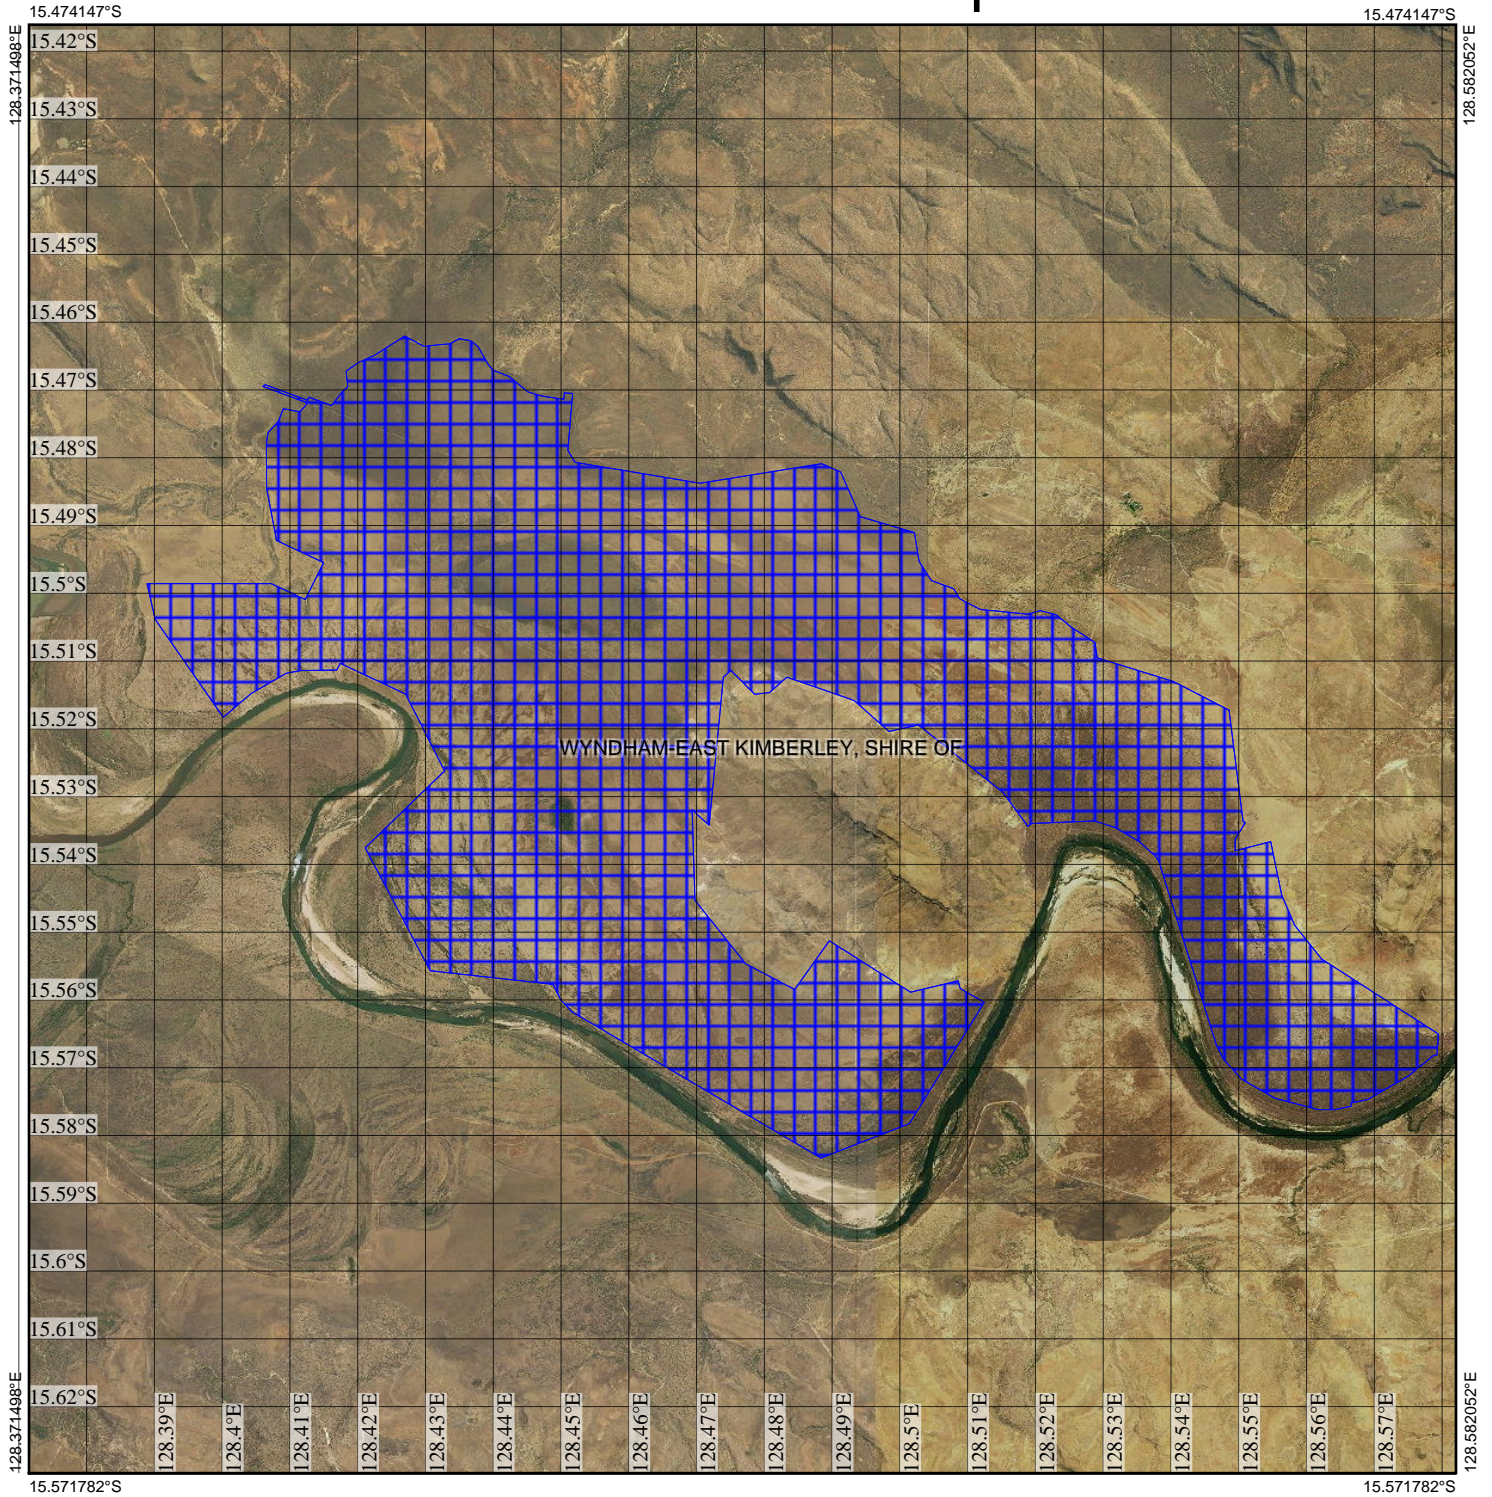

CPS 7399/1 - Map

Legend

-  Clearing Instruments Proposals
-  Imagery
-  Local Government Authority

(Approximate when reproduced at A4)

GDA 94 (Lat/Long)

Geocentric Datum of Australia 1994

..... Date

GOVERNMENT OF
WESTERN AUSTRALIA
WA Crown Copyright 2016