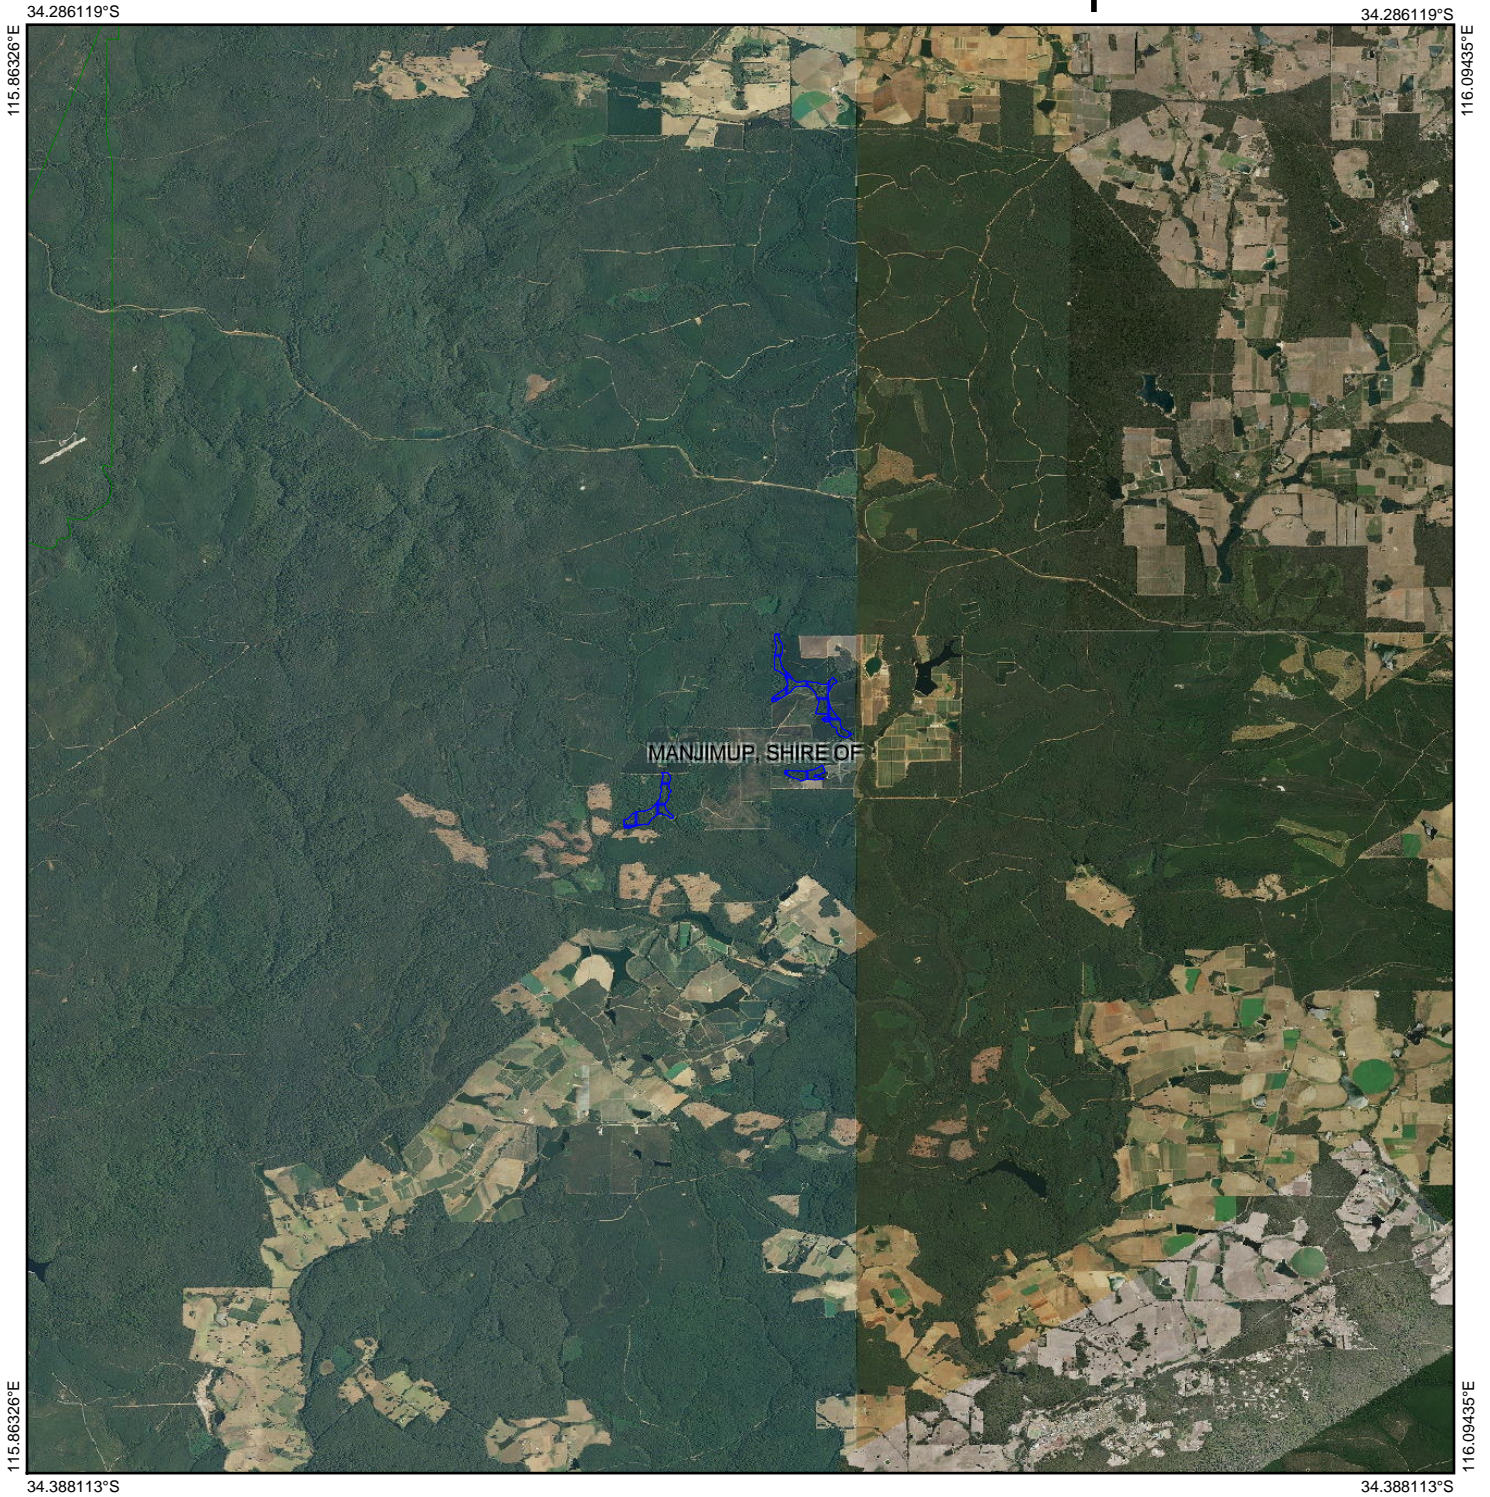

CPS 7403/1 - Context Map

Legend

-  Cadastre (Search)
-  Clearing Instruments Proposals
-  Imagery
-  Local Government Authority

(Approximate when reproduced at A4)

GDA 94 (Lat/Long)

Geocentric Datum of Australia 1994

..... Date

GOVERNMENT OF
WESTERN AUSTRALIA
WA Crown Copyright 2016