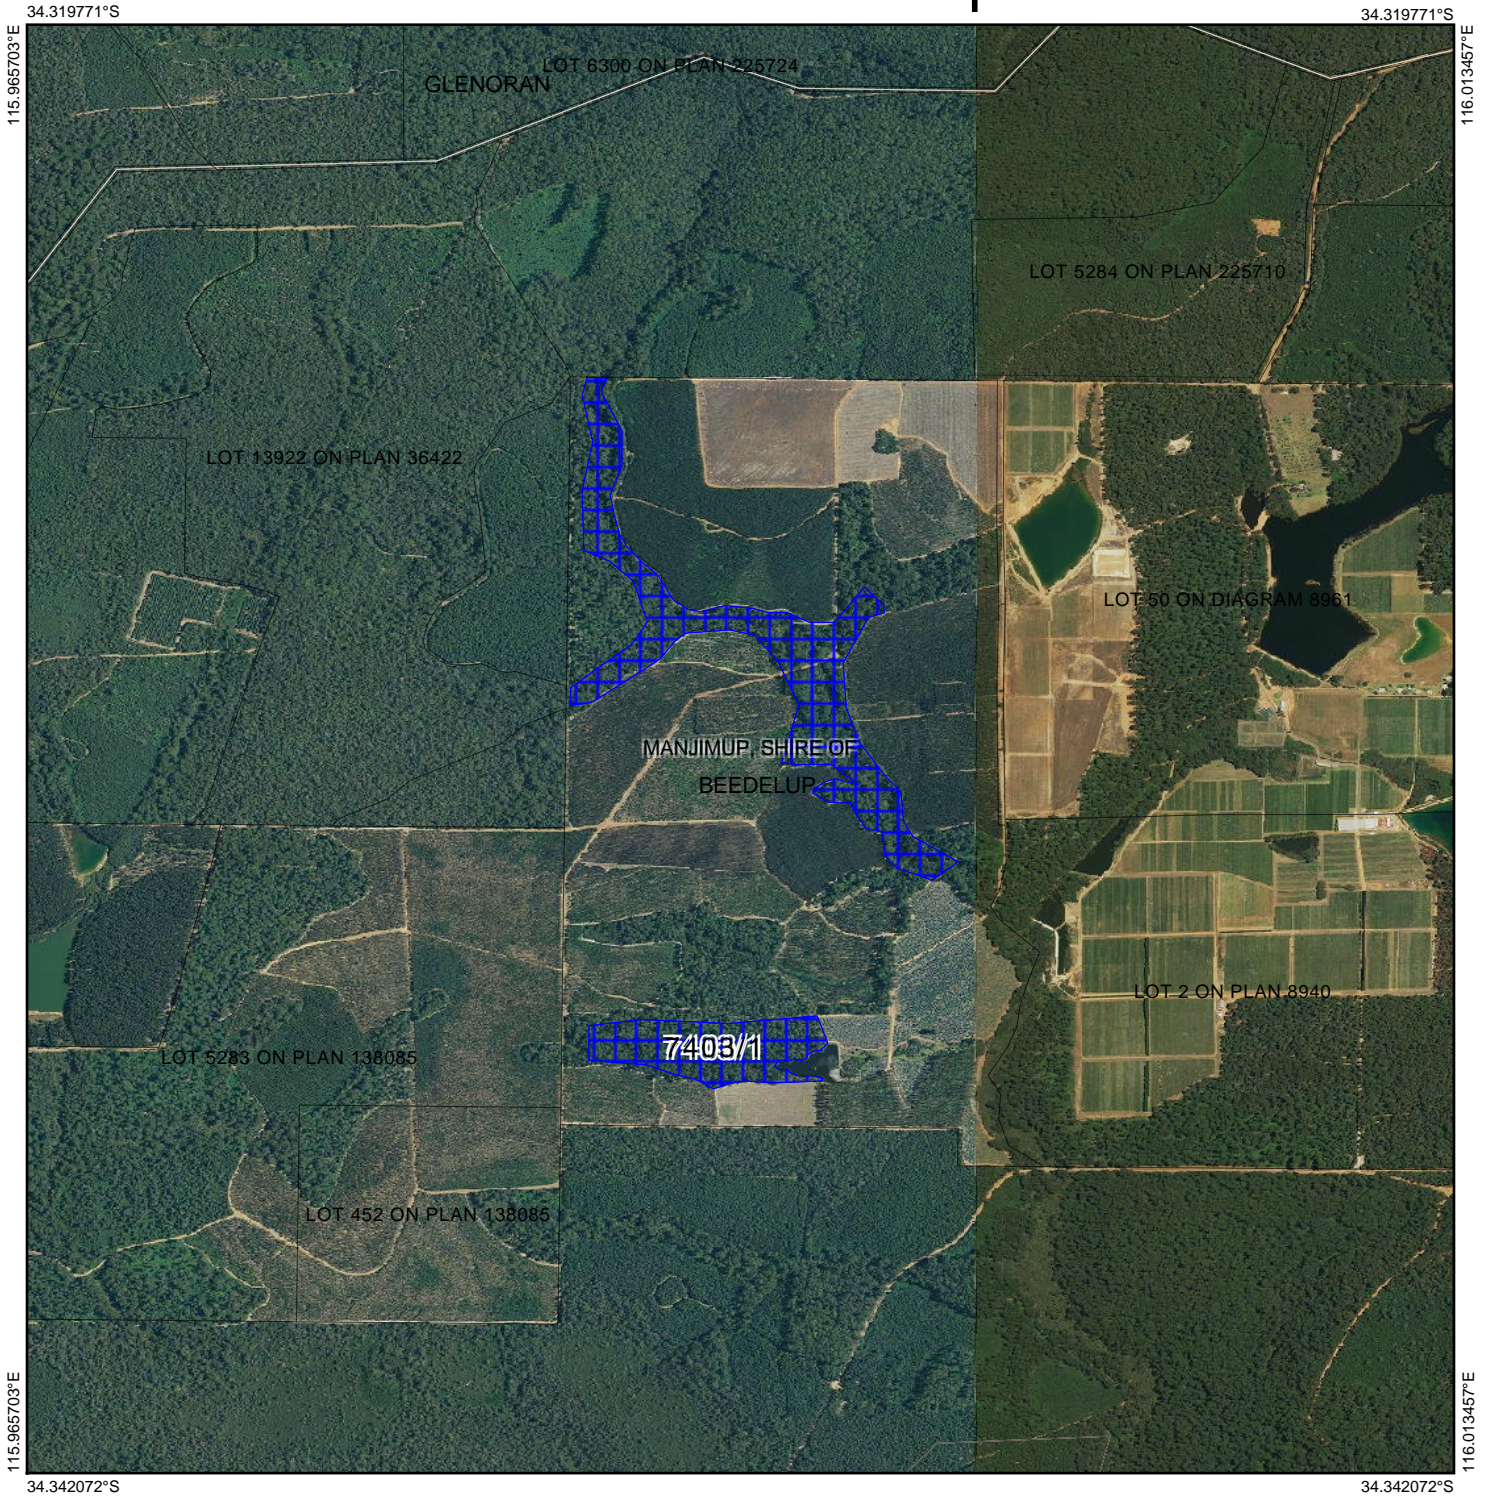

CPS 7403/1 - Map

Legend

-  Localities
-  Clearing Instruments Proposals
-  Imagery
-  Local Government Authority

(Approximate when reproduced at A4)

GDA 94 (Lat/Long)

Geocentric Datum of Australia 1994

..... Date

GOVERNMENT OF
WESTERN AUSTRALIA
WA Crown Copyright 2017