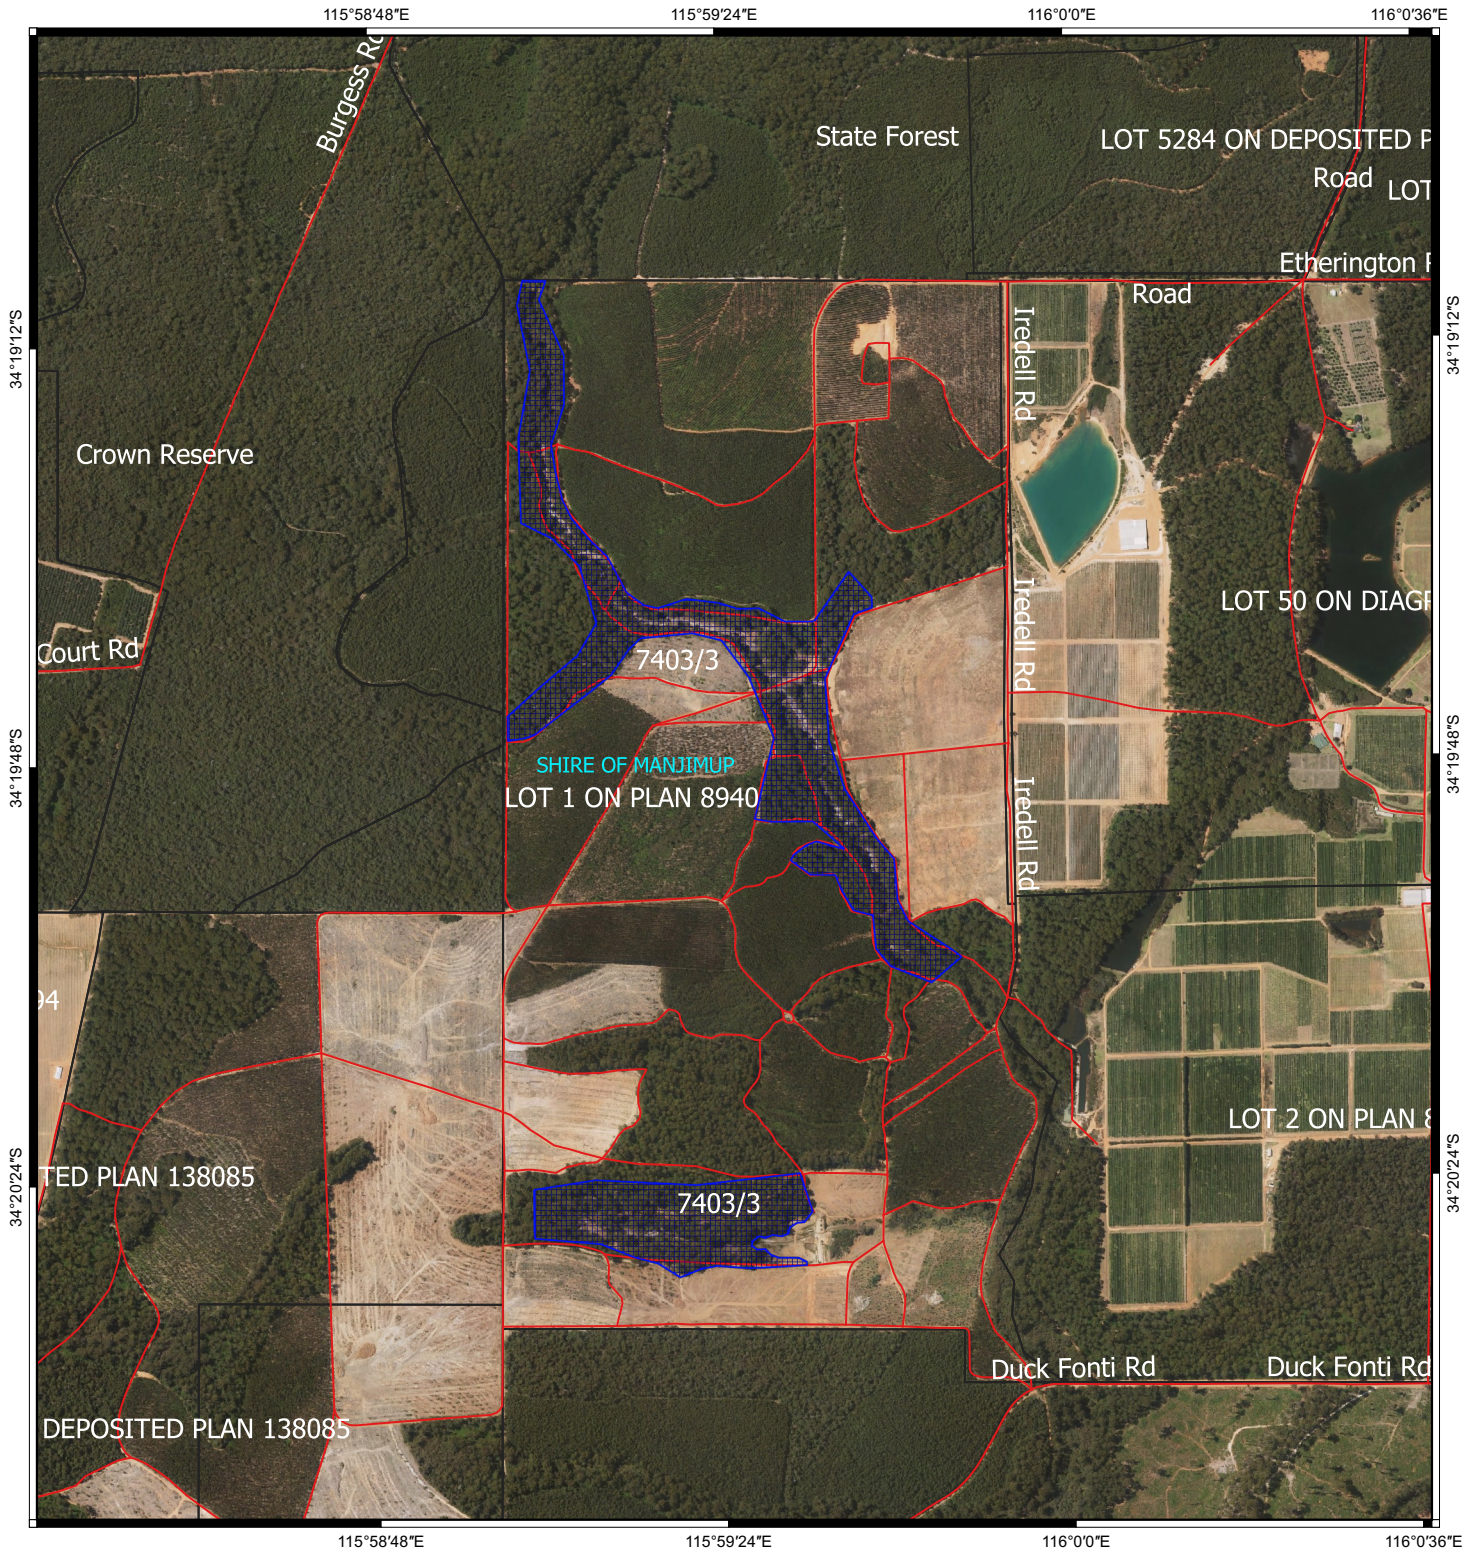

# CPS 7403/3 - Map

## Legend

-  CPS areas applied to clear
-  Local Government Authorities

### Cadastre

-  Roads

### Image

0 250 500 m

MGA 94  
Geocentric Datum of Australia 1994

GOVERNMENT OF  
WESTERN AUSTRALIA