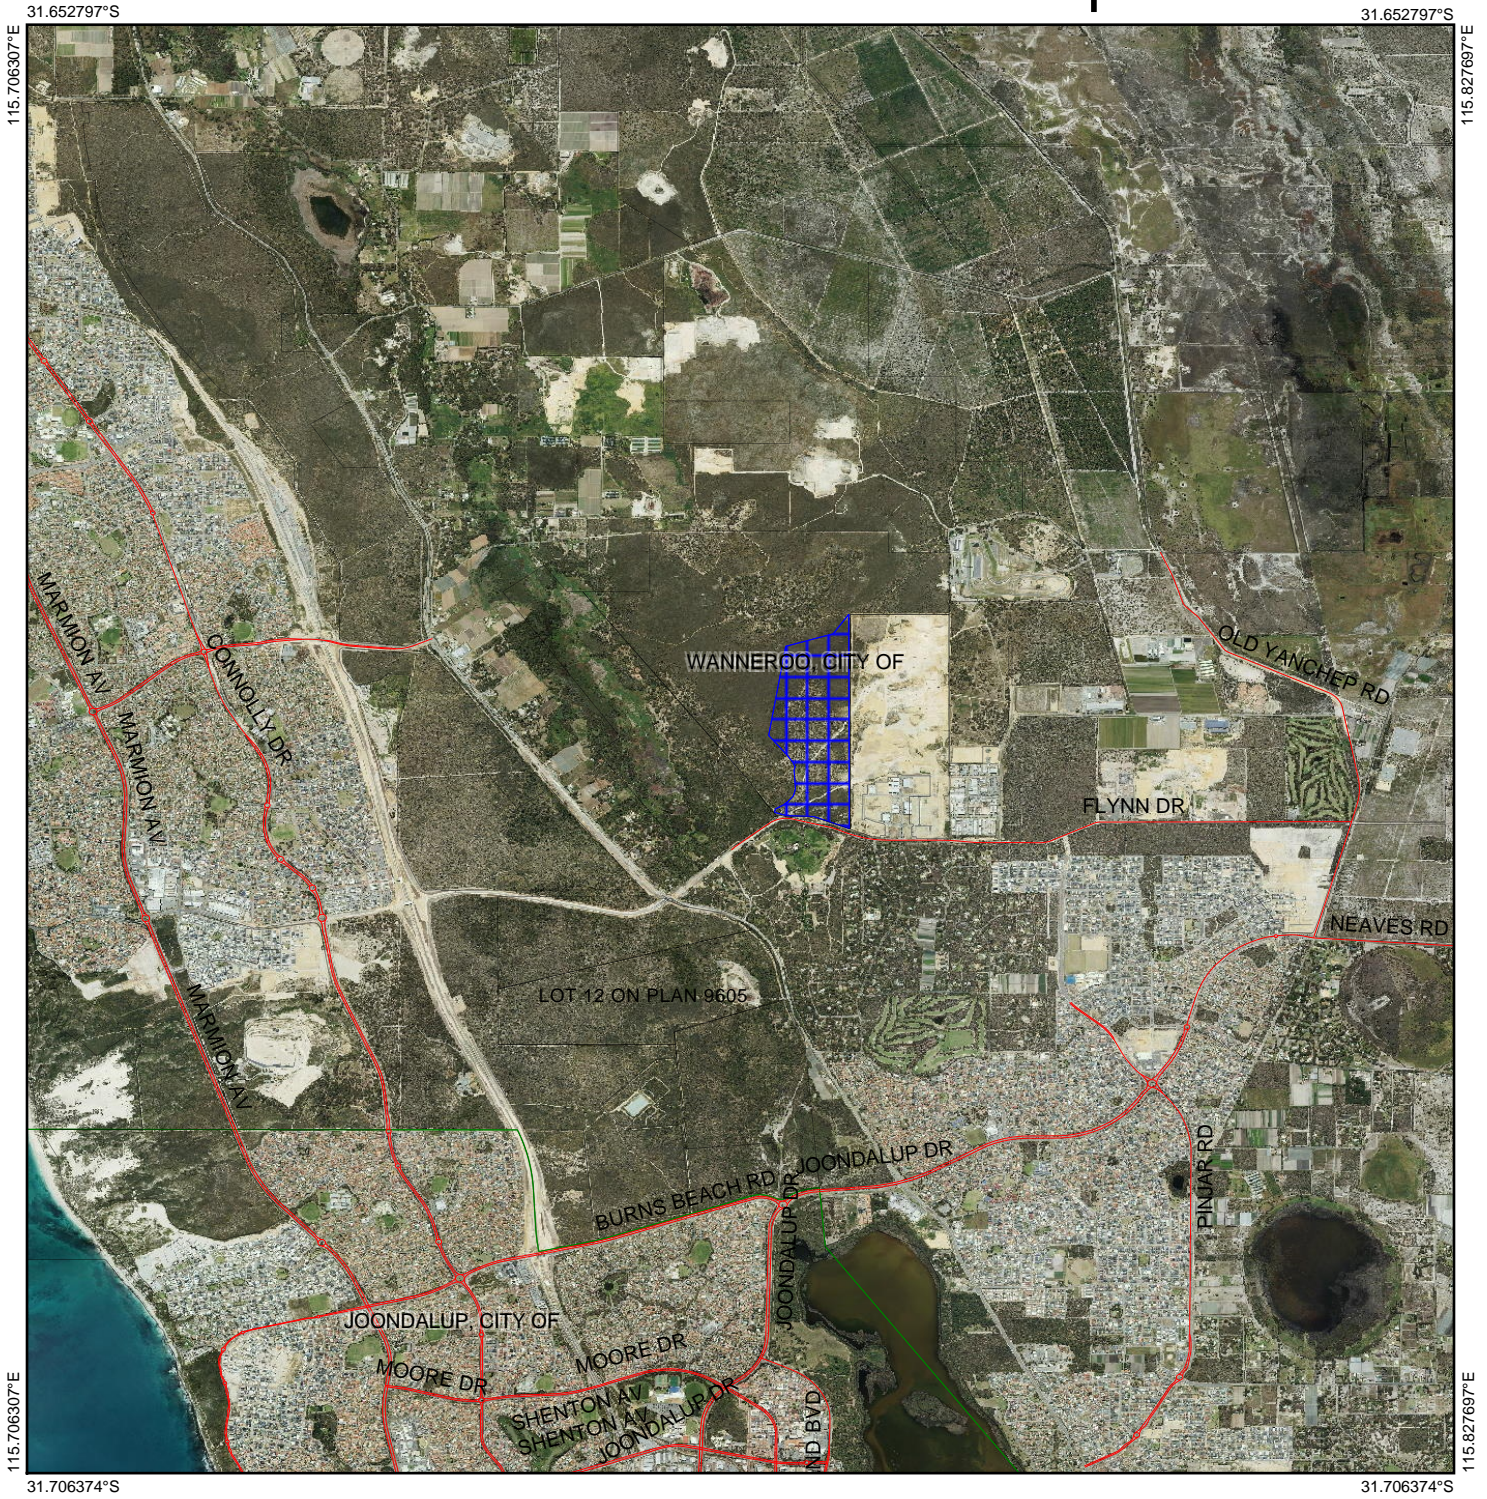

CPS 7405/1 - Context Map

Legend

- Clearing Instruments Proposals
- Imagery
- Local Government Authority

(Approximate when reproduced at A4)

GDA 94 (Lat/Long)

Geocentric Datum of Australia 1994

..... Date

GOVERNMENT OF
WESTERN AUSTRALIA
WA Crown Copyright 2016