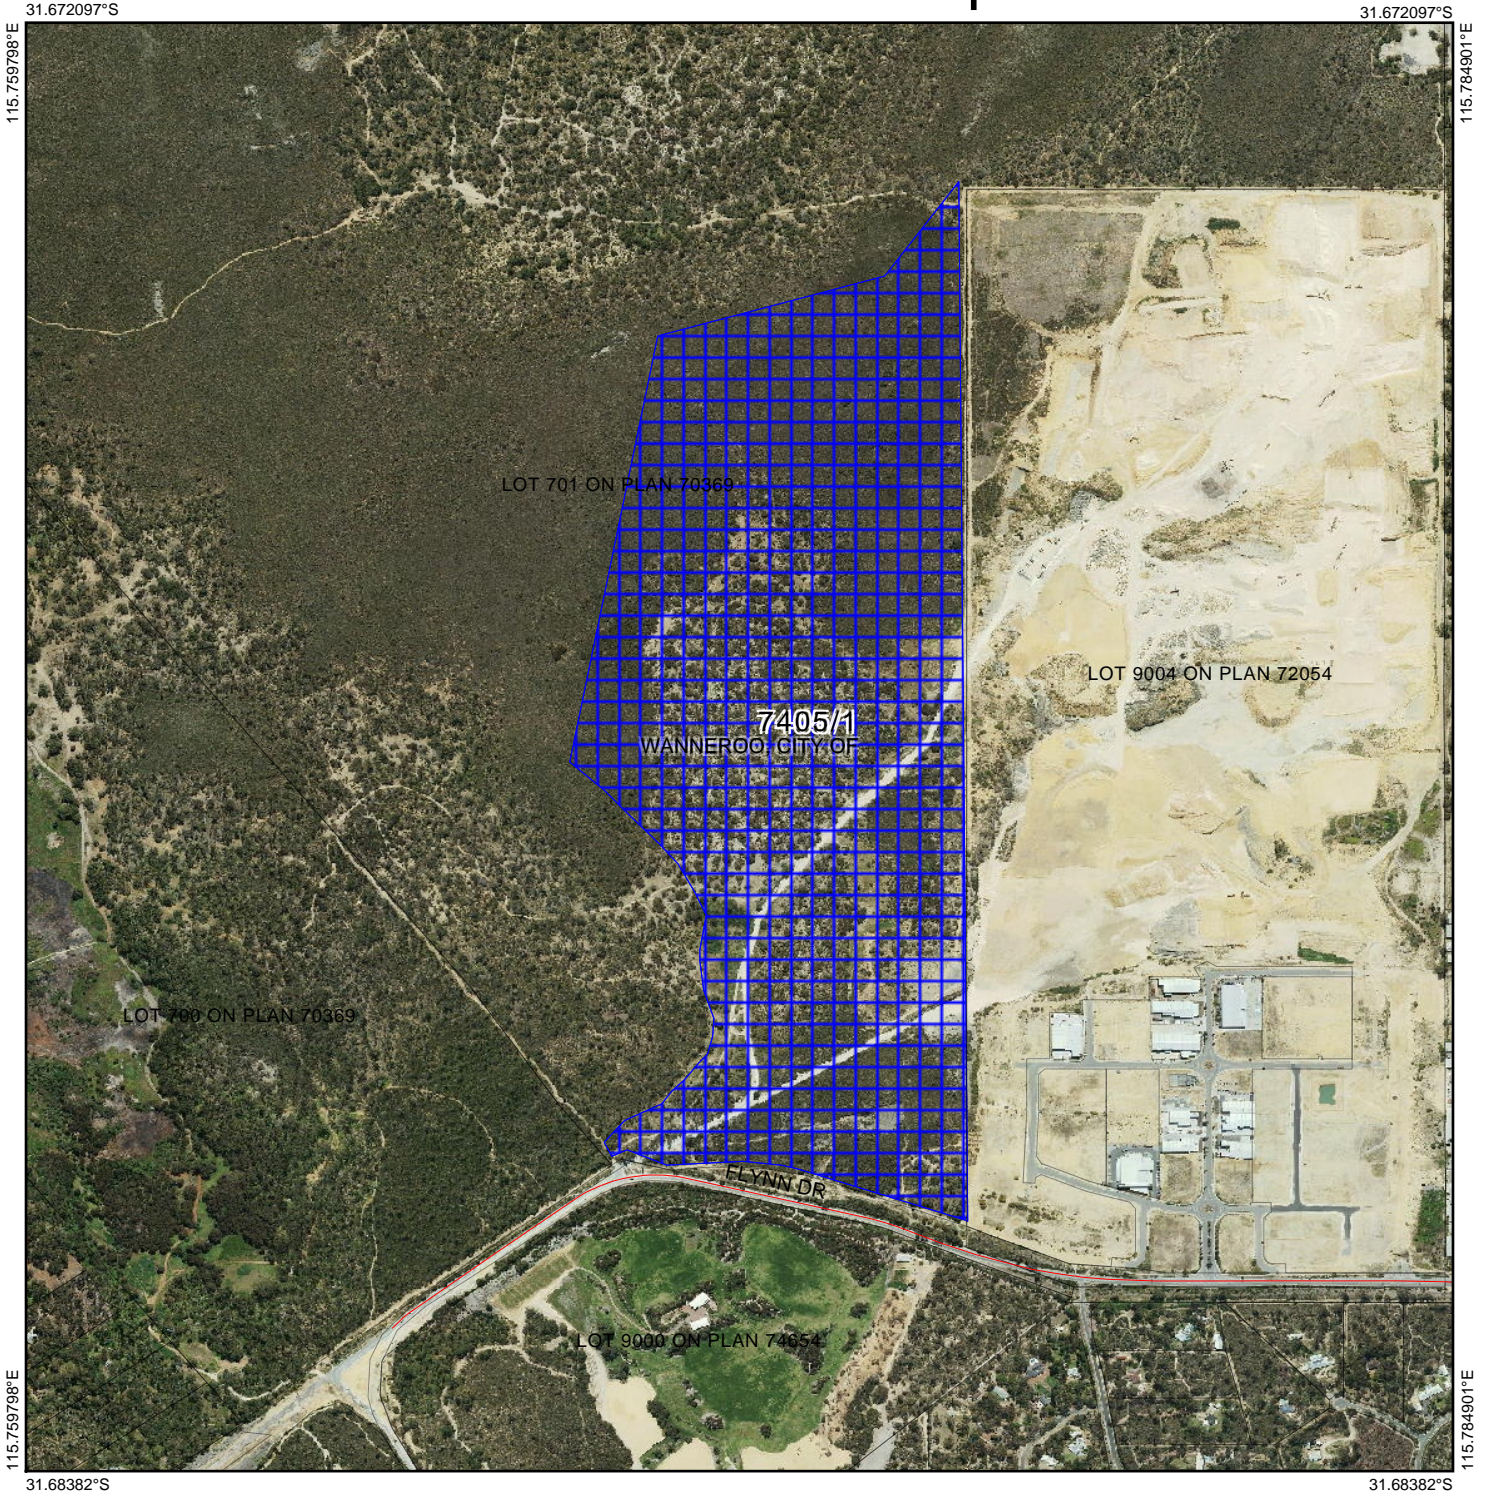

CPS 7405/1 - Map

Legend

-  Clearing Instruments Proposals
-  Imagery
-  Local Government Authority

(Approximate when reproduced at A4)

GDA 94 (Lat/Long)

Geocentric Datum of Australia 1994

..... Date

GOVERNMENT OF
WESTERN AUSTRALIA
WA Crown Copyright 2017