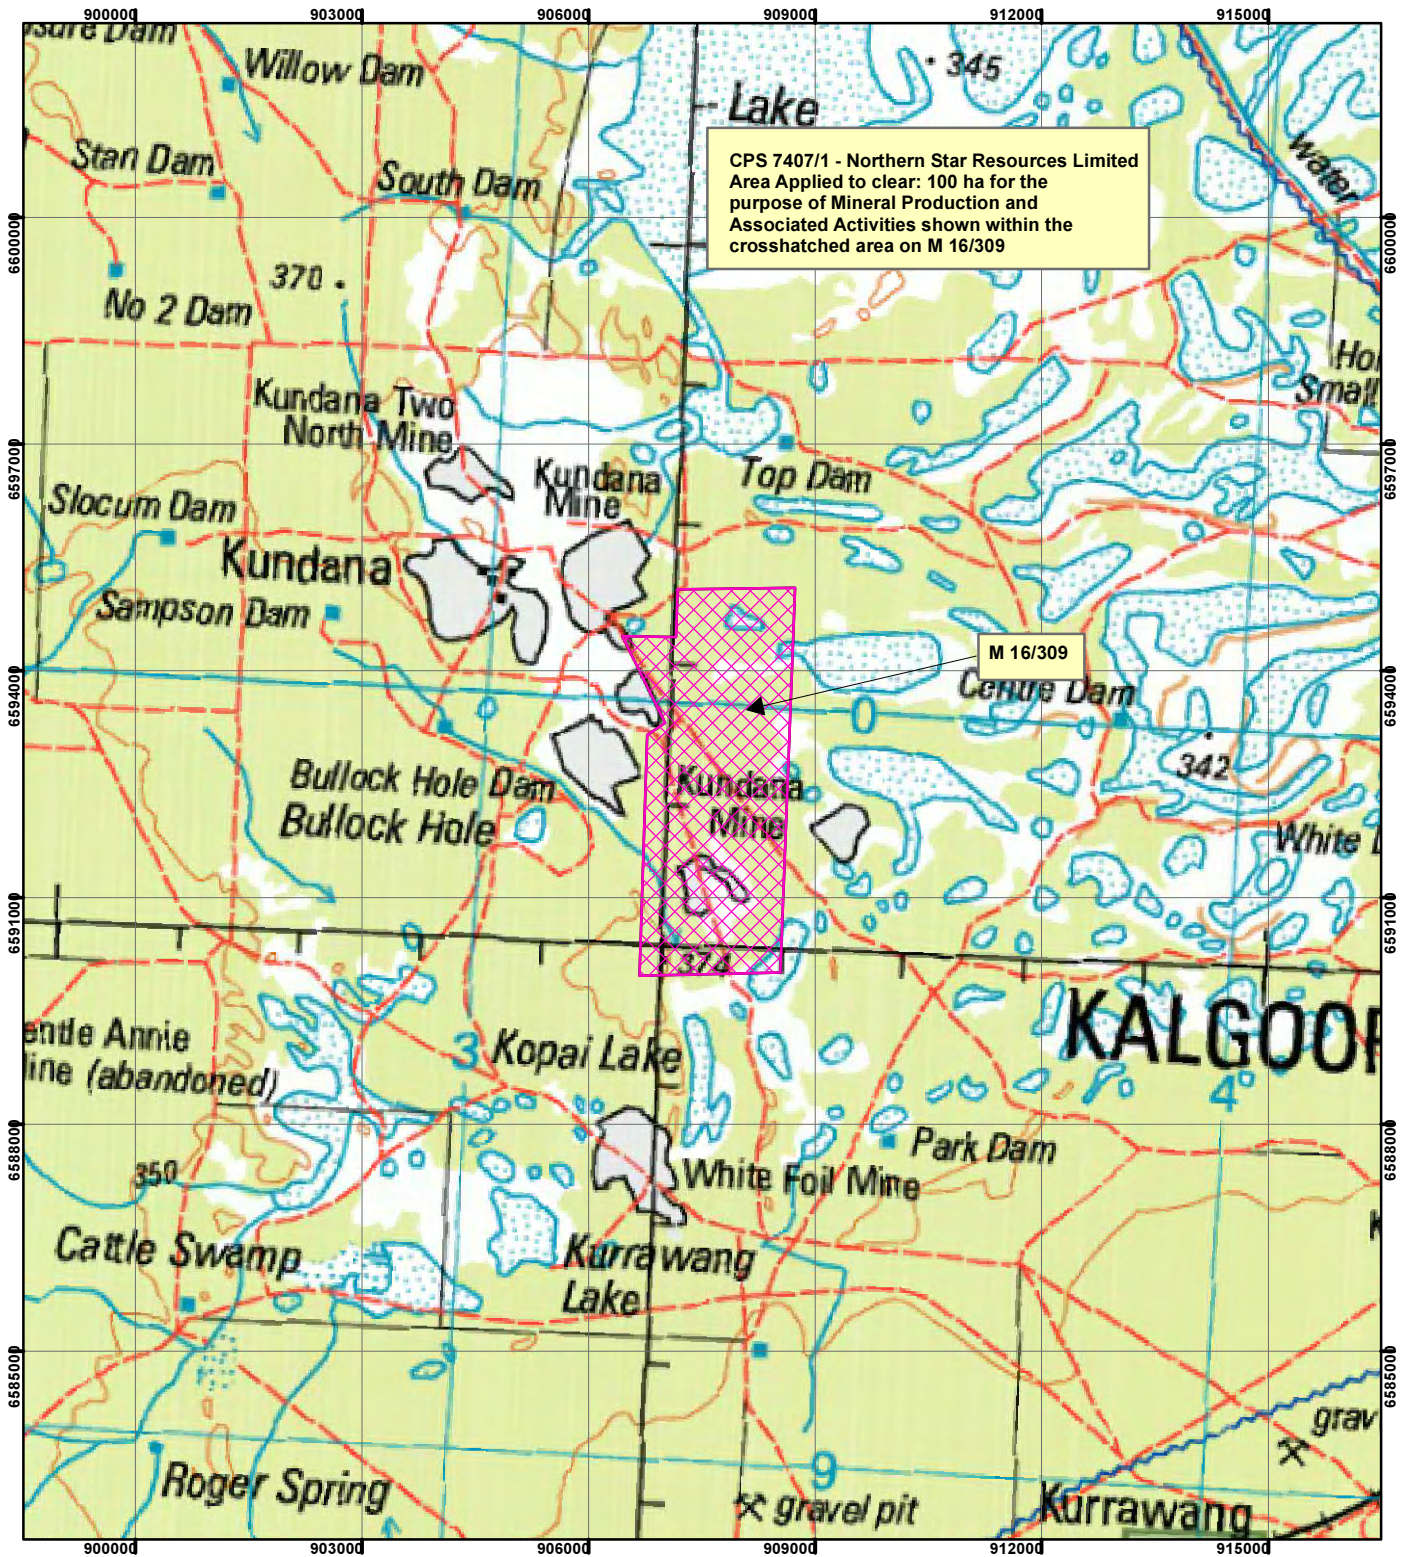

CPS 7407/1 - Northern Star Resources Limited

Legend

 Clearing Instruments

Mining Tenements

FMT_TENID

 M 16/309

Kalgoorlie Aerial Mosaic October 2011

Geocentric Datum Australia 1994

Note: the data in this map have not been projected. This may result in geometric distortion or measurement inaccuracies.

..... Date

Officer with delegated authority under Section 20 of the Environmental Protection Act 1986