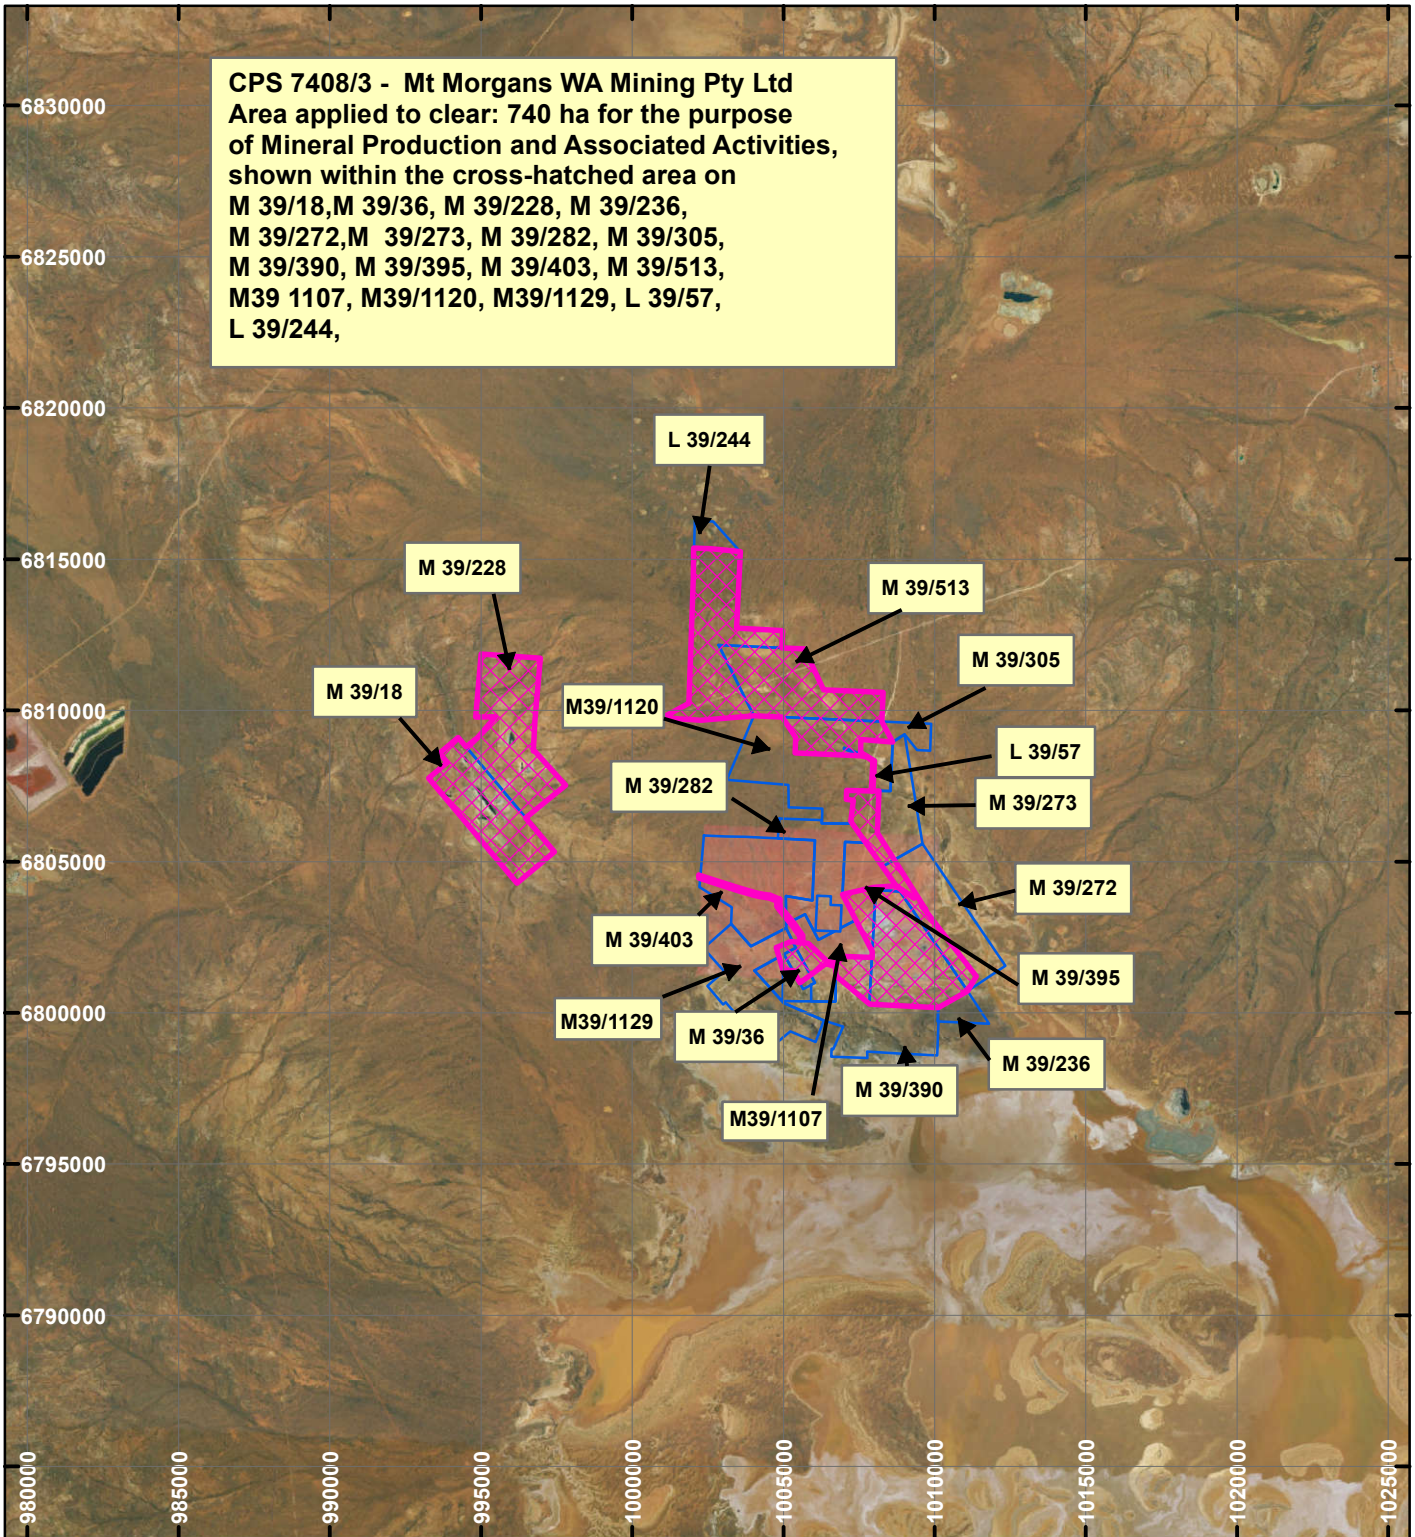

CPS 7408/3 - Mt Morgans WA Mining Pty Ltd

LEGEND

Clearing Instruments

Mining Tenements

Orthophotography sourced from Landgate

Scale 1:250,000

(Approximate when reproduced at A4)

Geocentric Datum Australia 1994

Note: the data in this map have not been projected. This may result in geometric distortion or measurement inaccuracies.

..... Date

Officer with delegated authority under Section 20 of the Environmental Protection Act 1986