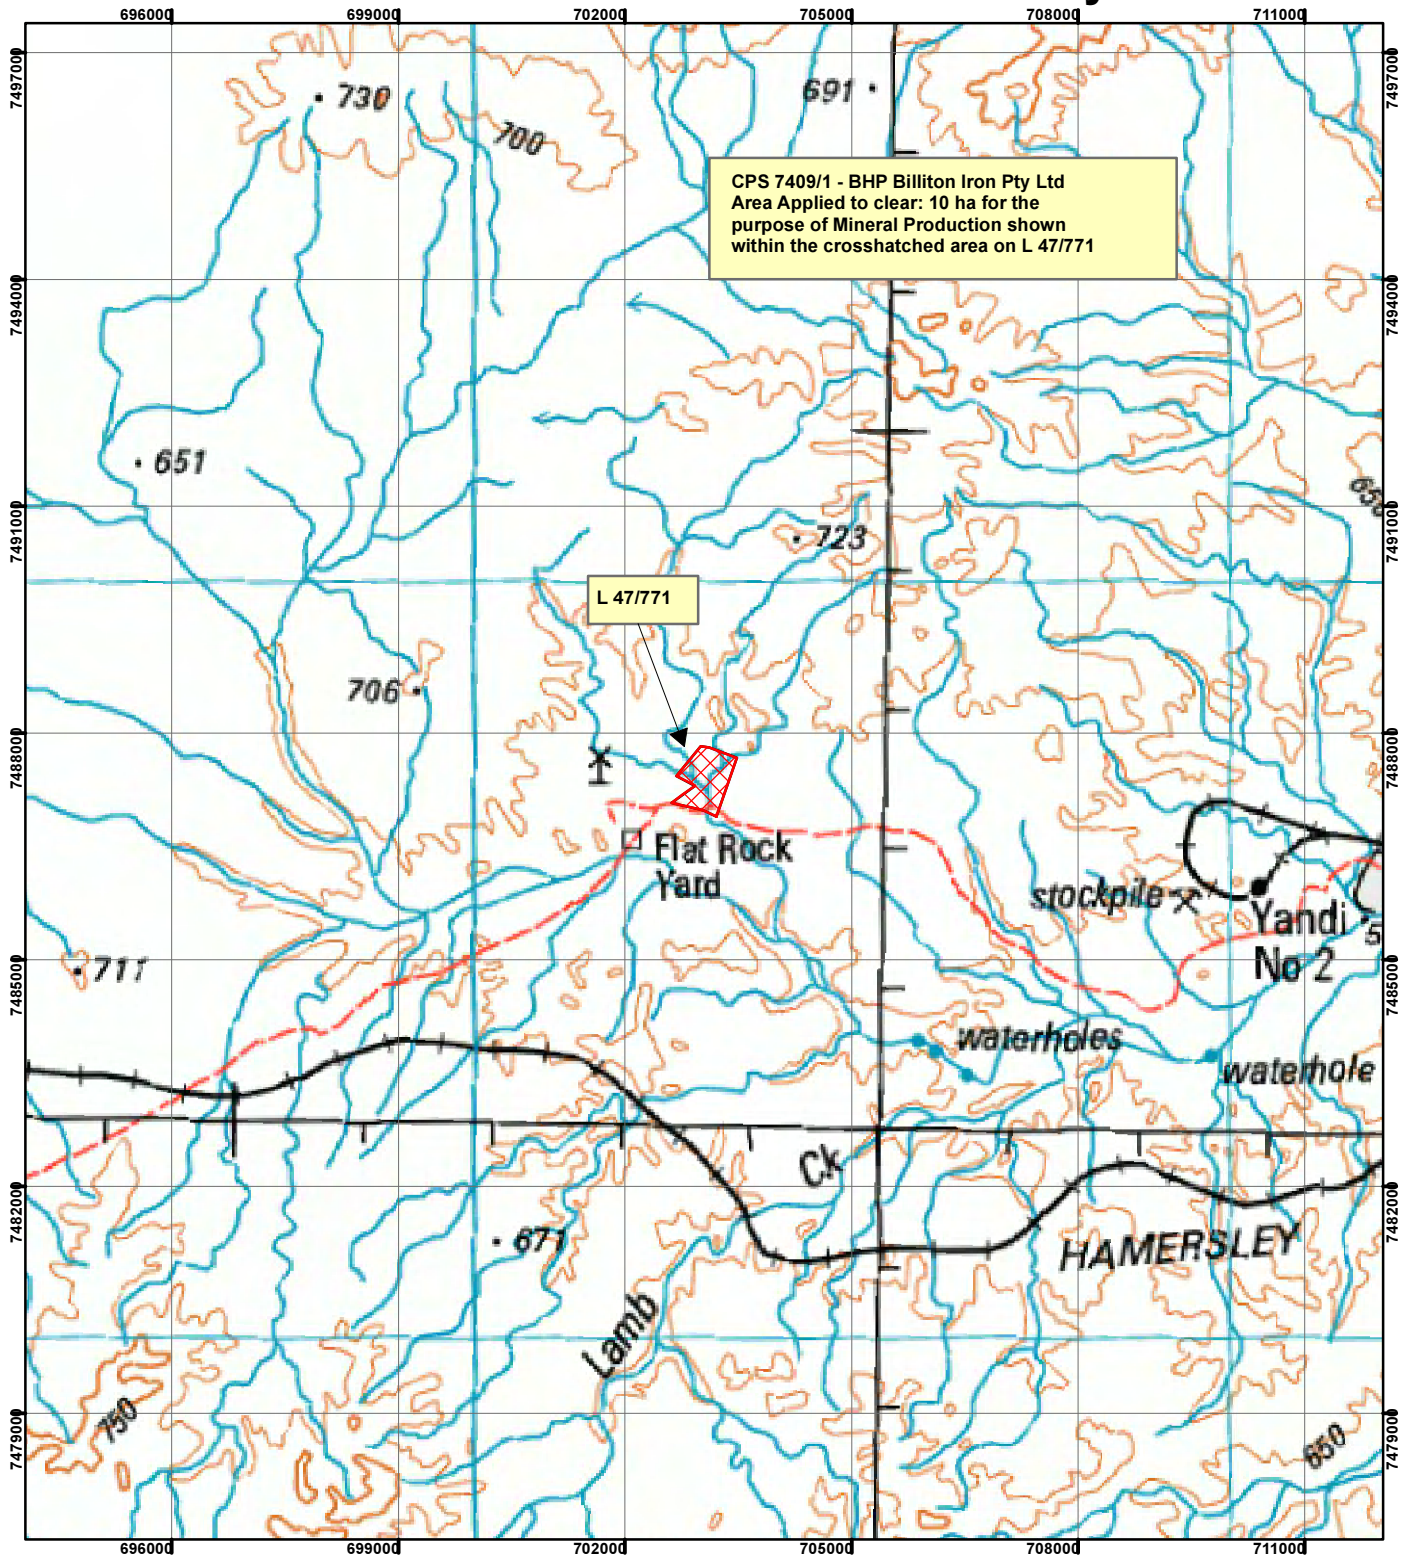

# CPS 7409/1 - BHP Billiton Iron Ore Pty Ltd

## Legend

 Clearing Instruments

## Mining Tenements

FMT\_TENID

 L 47/771

Geocentric Datum Australia 1994

Note: the data in this map have not been projected. This may result in geometric distortion or measurement inaccuracies.

..... Date .....