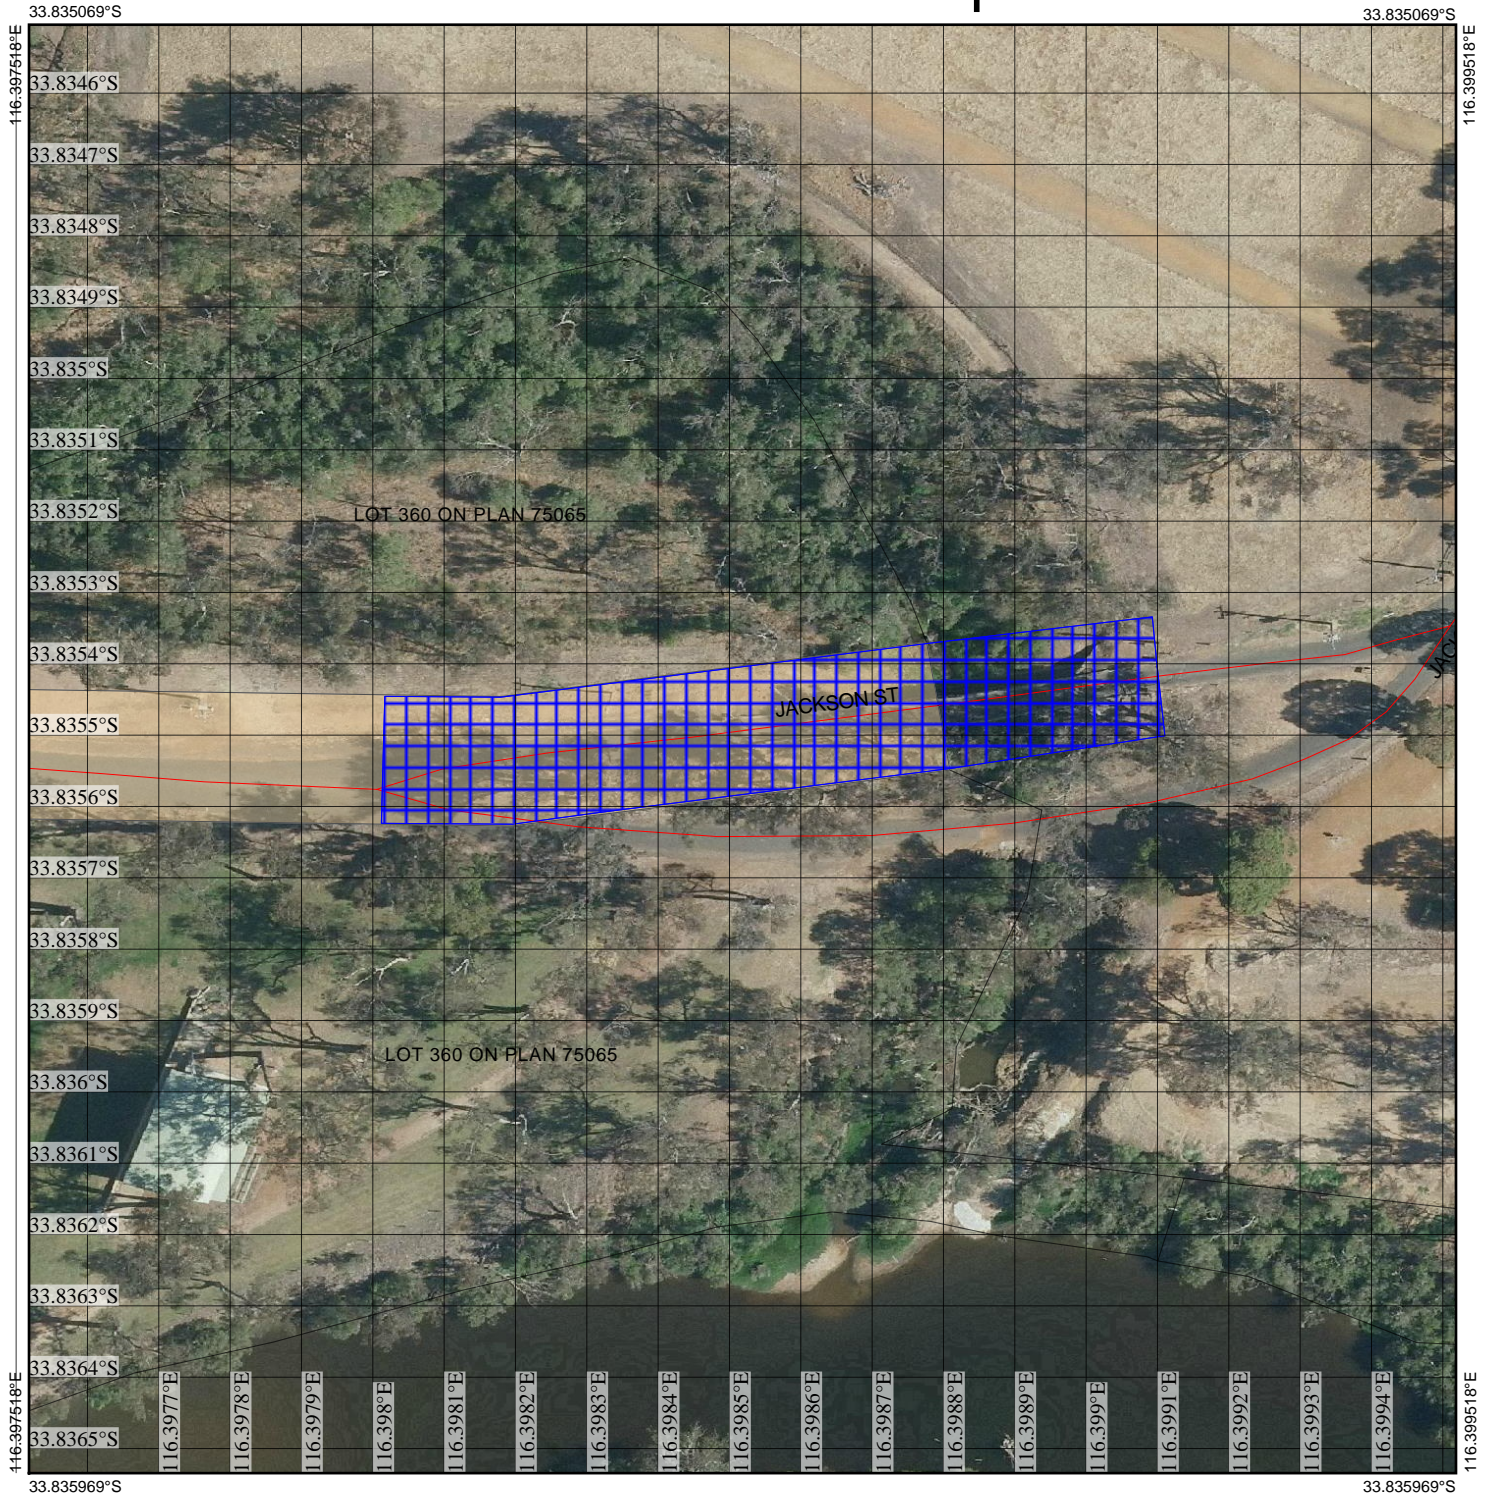

CPS 7412/1 - Map

Legend

-  Cadastre Flattened - 5K
-  Clearing Instruments Proposals
-  Roads
-  Imagery
-  Cadastre

(Approximate when reproduced at A4)

GDA 94 (Lat/Long)

Geocentric Datum of Australia 1994