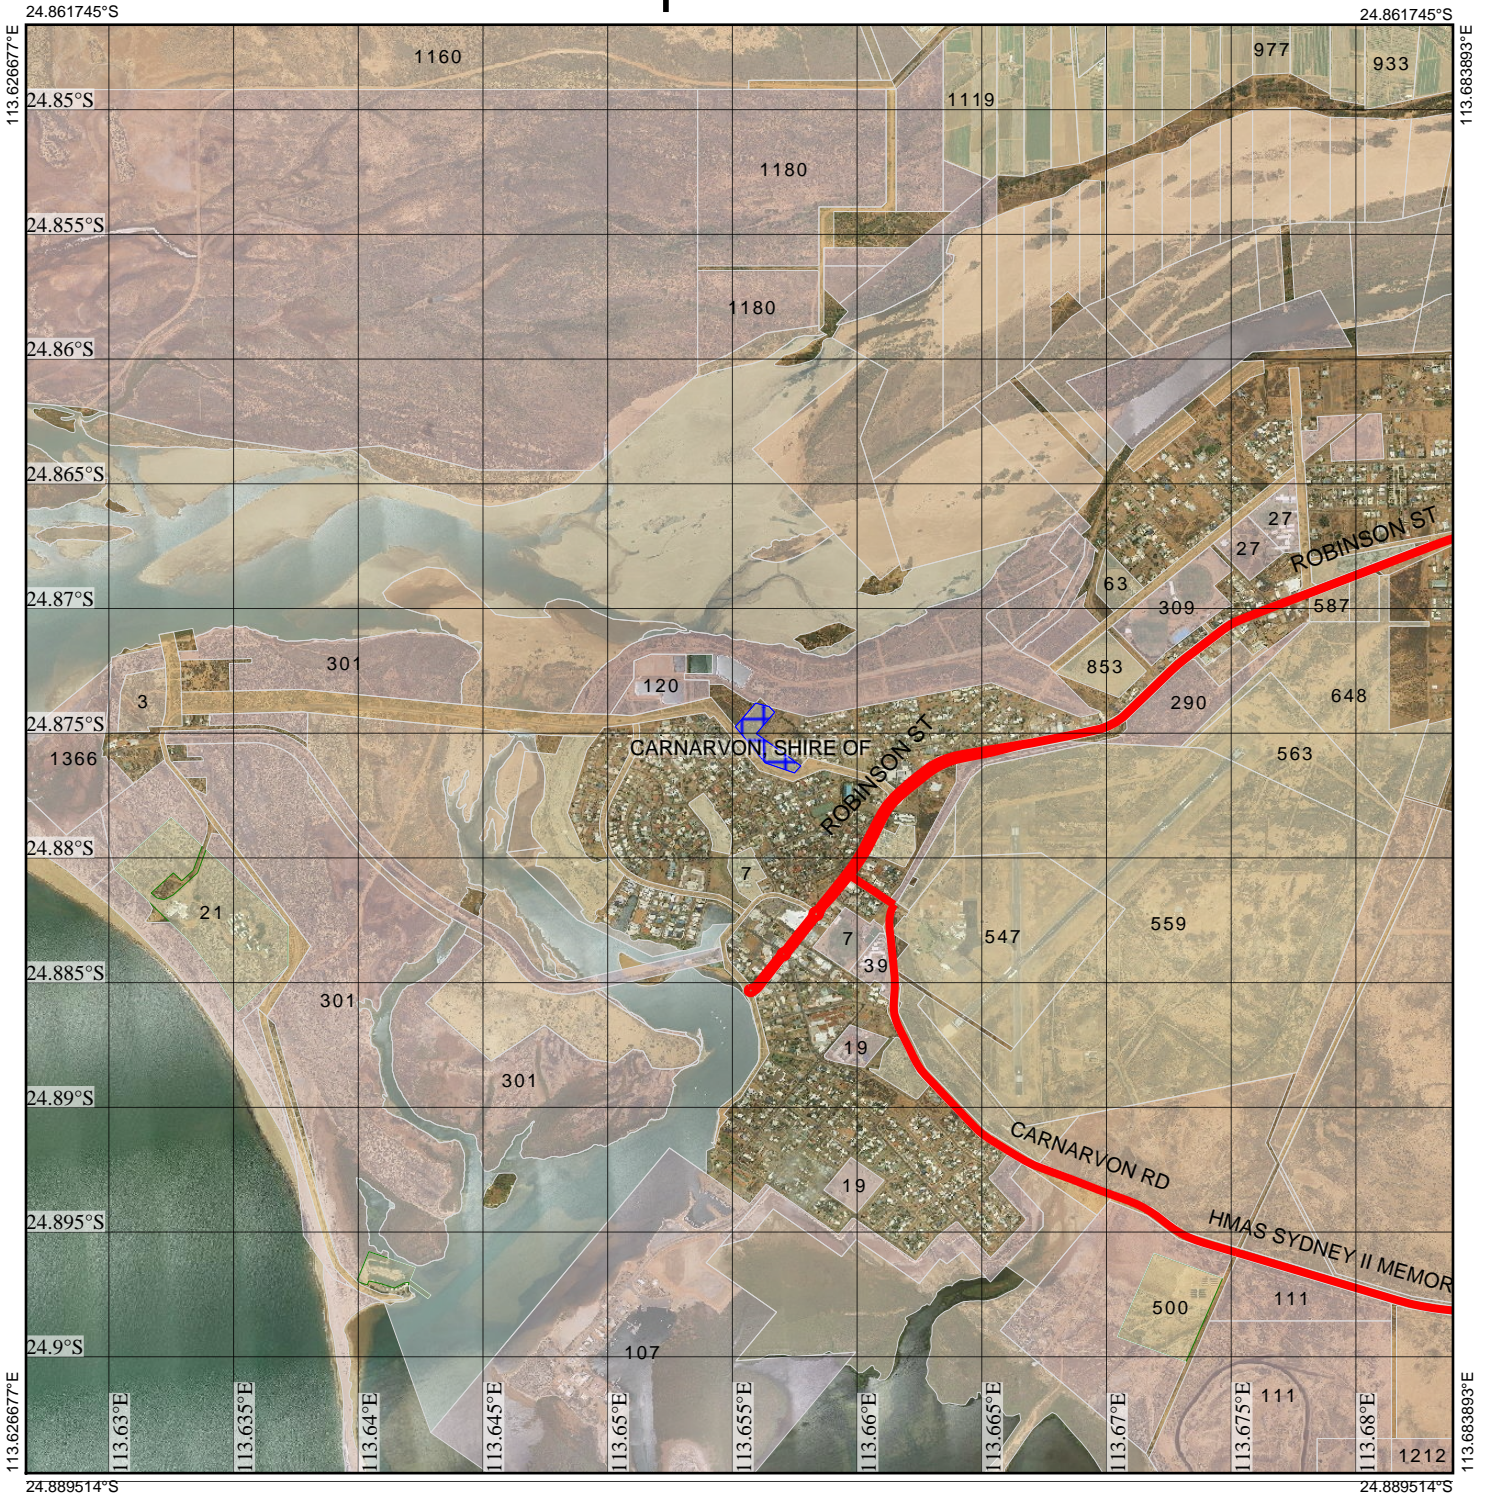

Map 7414/1

Legend

-  Cadastre (Search)
-  Cadastre Flattened - 50K
-  Cadastre Flattened - 250K
-  Coastline
-  Roads - Main Road - Bridges
-  Roads - Freeway and National Highway - Bridges
-  Clearing Instruments Proposals
-  Imagery

(Approximate when reproduced at A4)

GDA 94 (Lat/Long)

Geocentric Datum of Australia 1994

..... Date

GOVERNMENT OF
WESTERN AUSTRALIA
WA Crown Copyright 2017