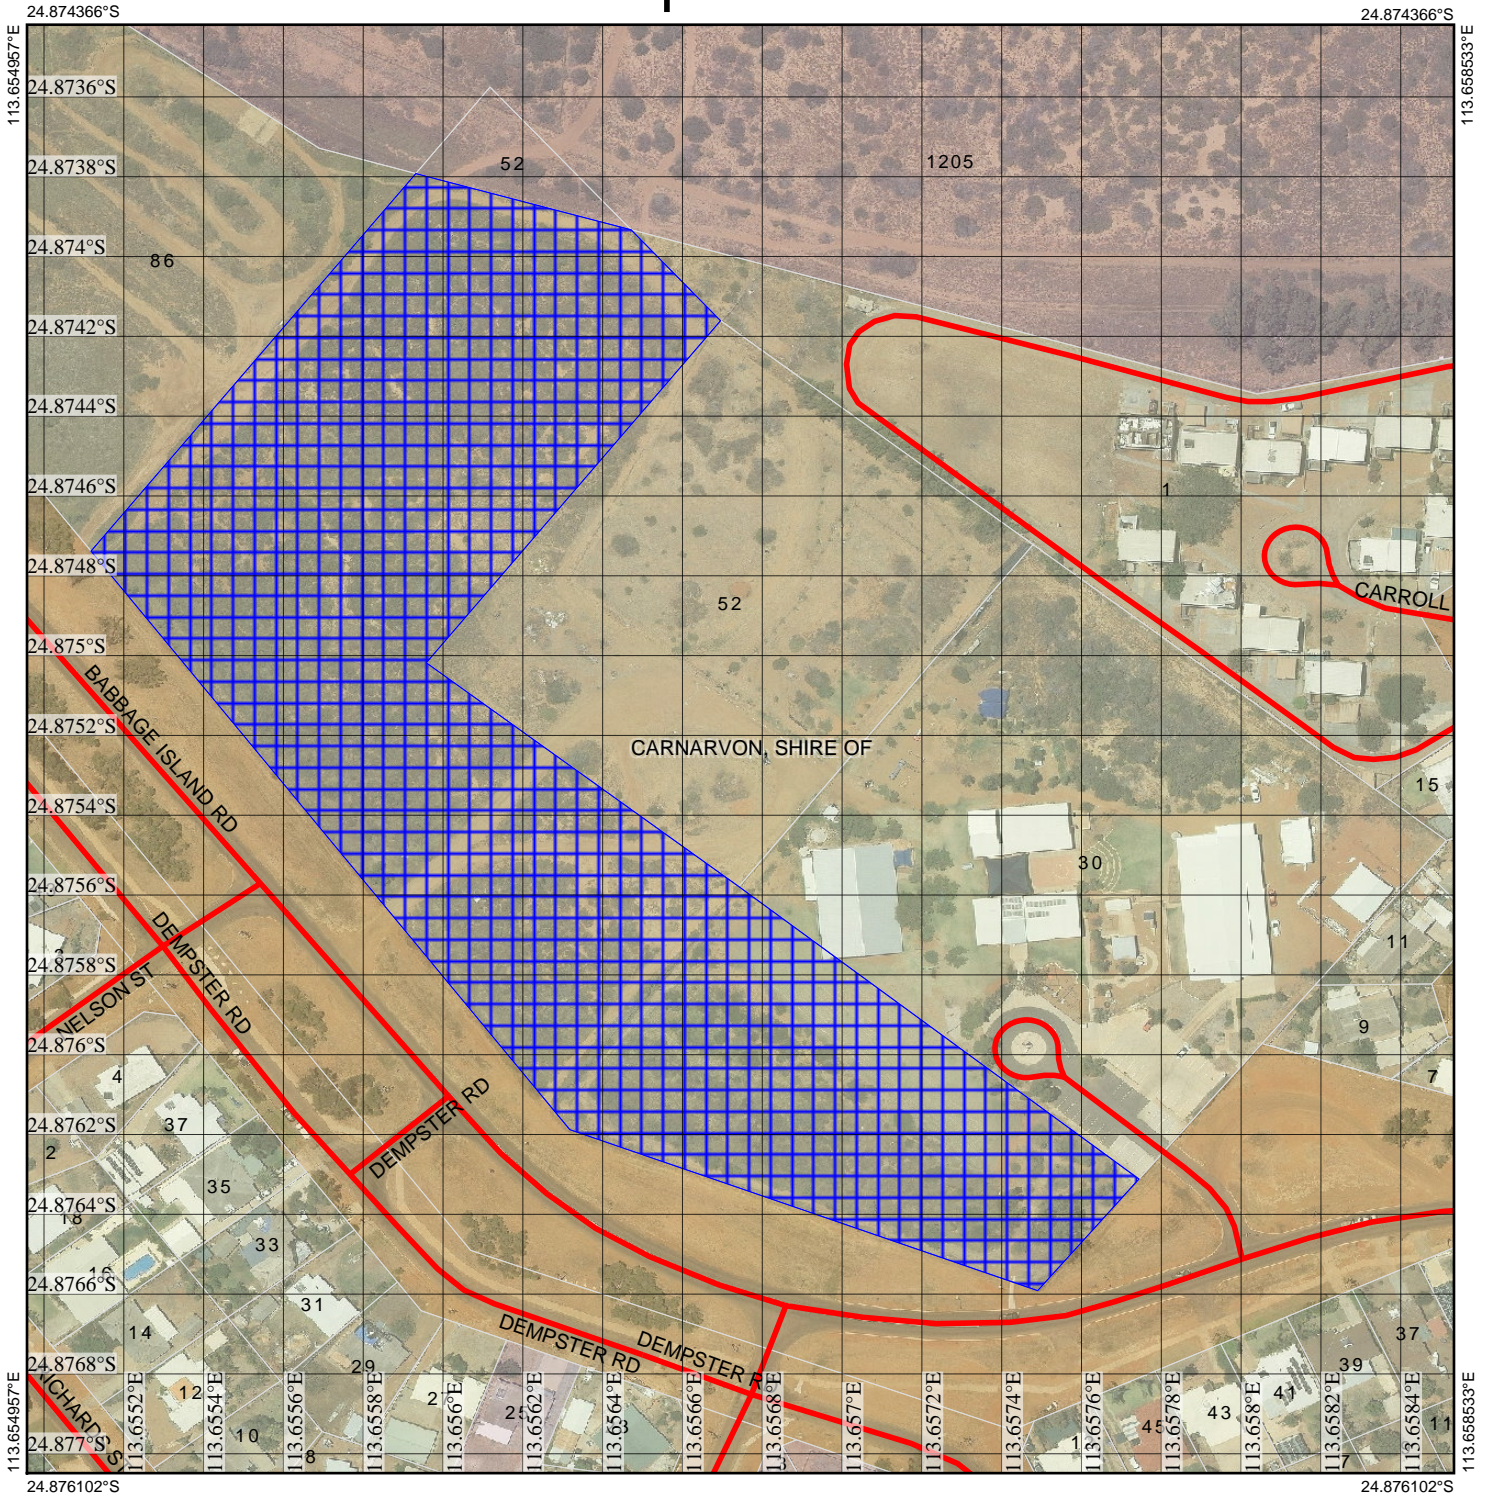

Map 7414/1

Legend

-  Cadastre (Search)
-  Cadastre Flattened - 50K
-  Cadastre Flattened - 250K
-  Cadastre Flattened - 5K
-  Coastline
-  Roads - Main Road - Bridges
-  Roads - Freeway and National Highway - Bridges
-  Clearing Instruments Proposals

(Approximate when reproduced at A4)

GDA 94 (Lat/Long)

Geocentric Datum of Australia 1994

..... Date

GOVERNMENT OF
WESTERN AUSTRALIA
WA Crown Copyright 2017