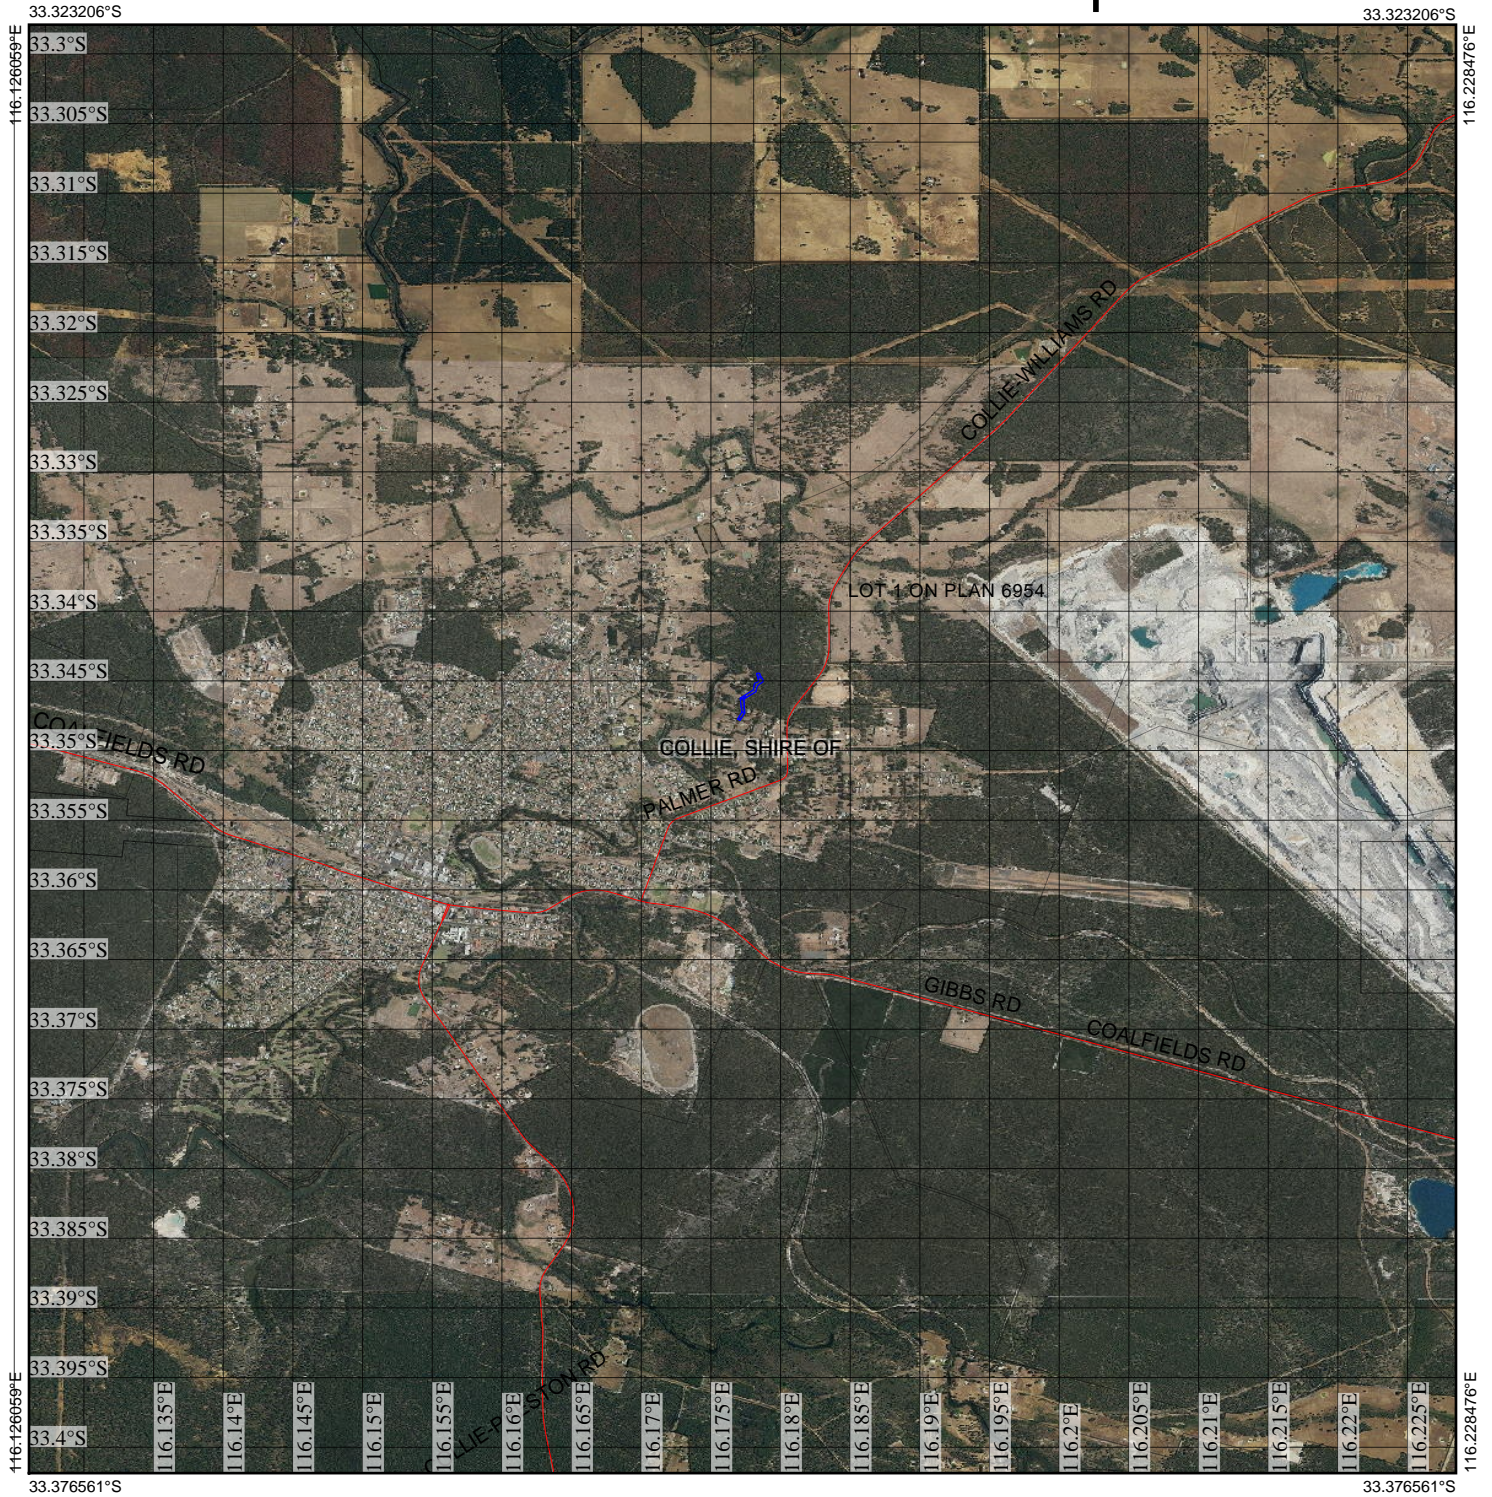

CPS 7421/1 - Context Map

Legend

-  Clearing Instruments Proposals
-  Imagery
-  Local Government Authority

(Approximate when reproduced at A4)

GDA 94 (Lat/Long)

Geocentric Datum of Australia 1994

..... Date