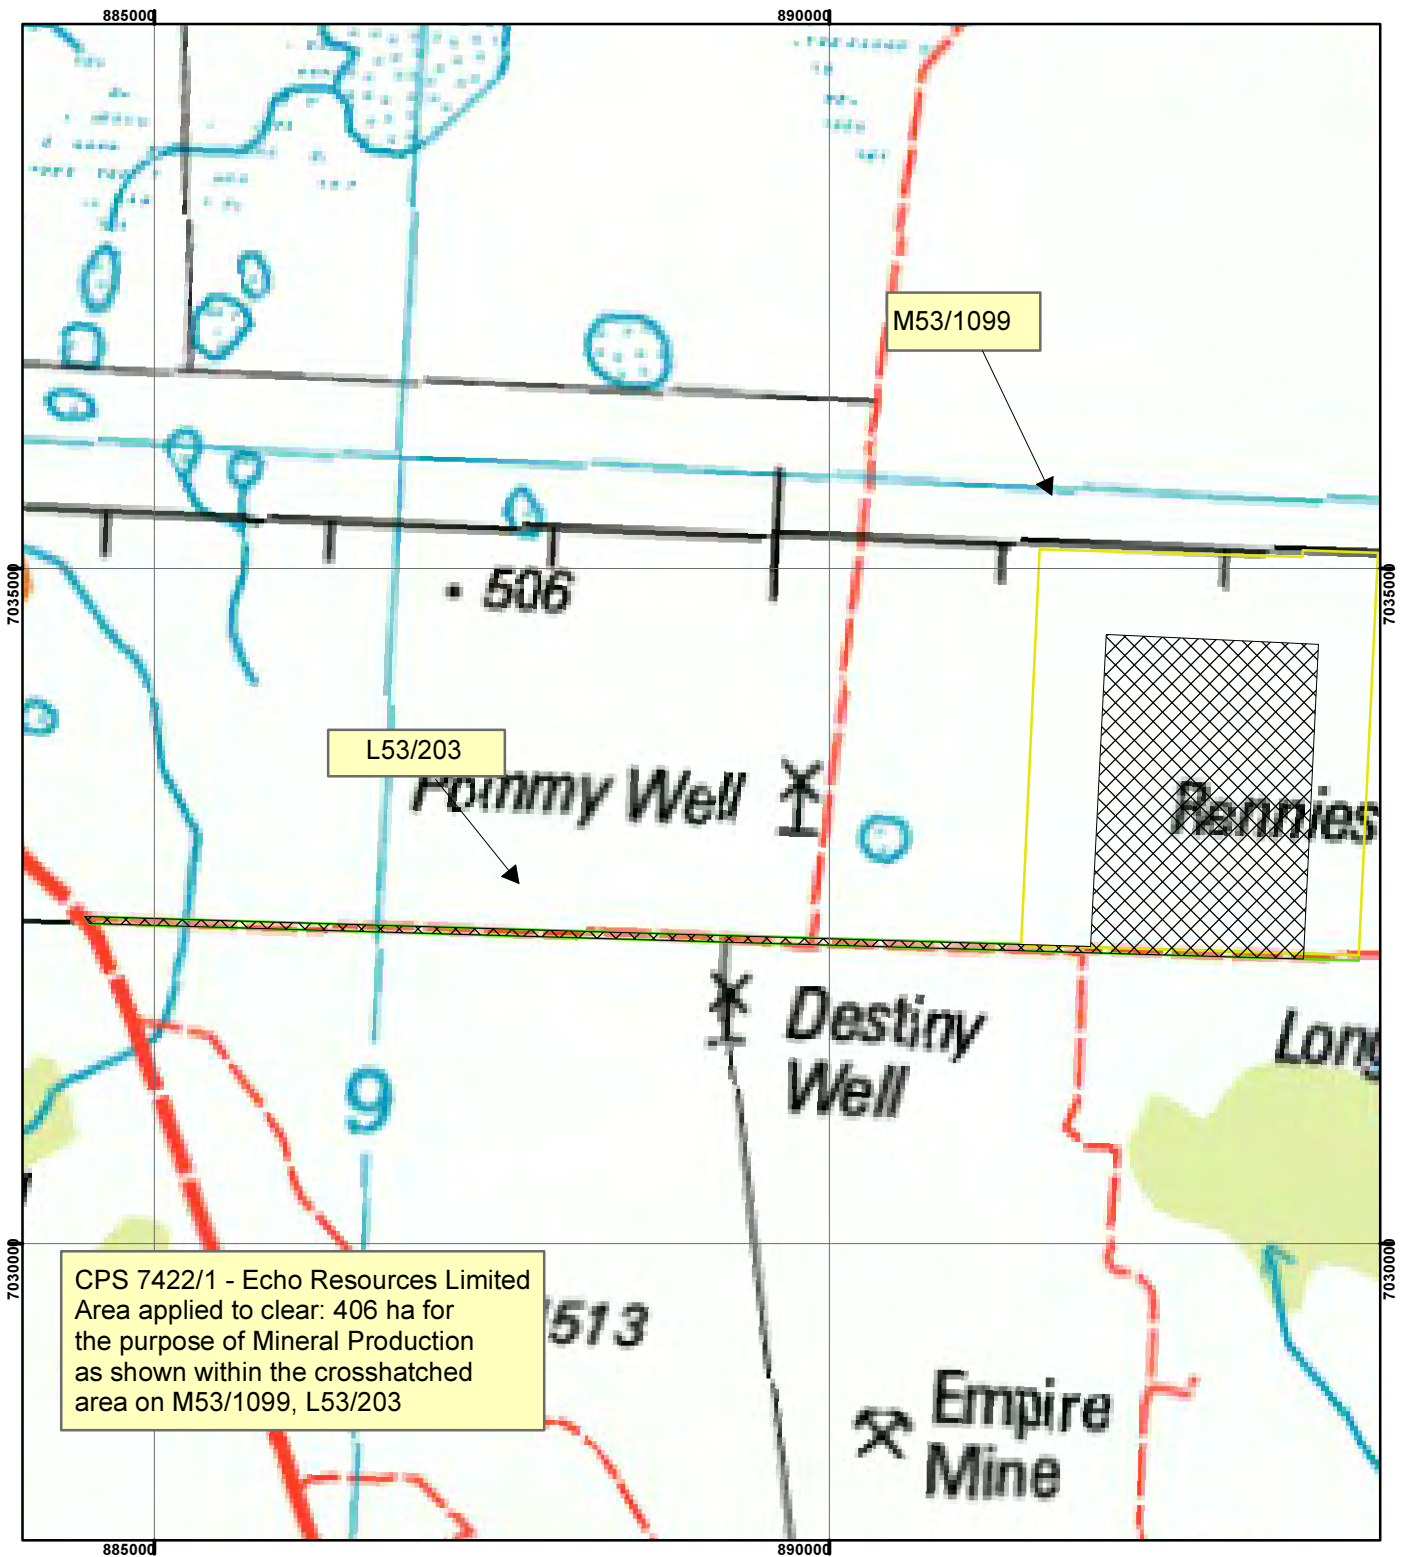

CPS 7422/1 - Echo Resources Limited

Legend

 Clearing Instruments

Mining Tenements

FMT_TENID

 L 53/203

 M 53/1099

Geocentric Datum Australia 1994

Note: the data in this map have not been projected. This may result in geometric distortion or measurement inaccuracies.

..... Date

Officer with delegated authority under Section 20 of the Environmental Protection Act 1986