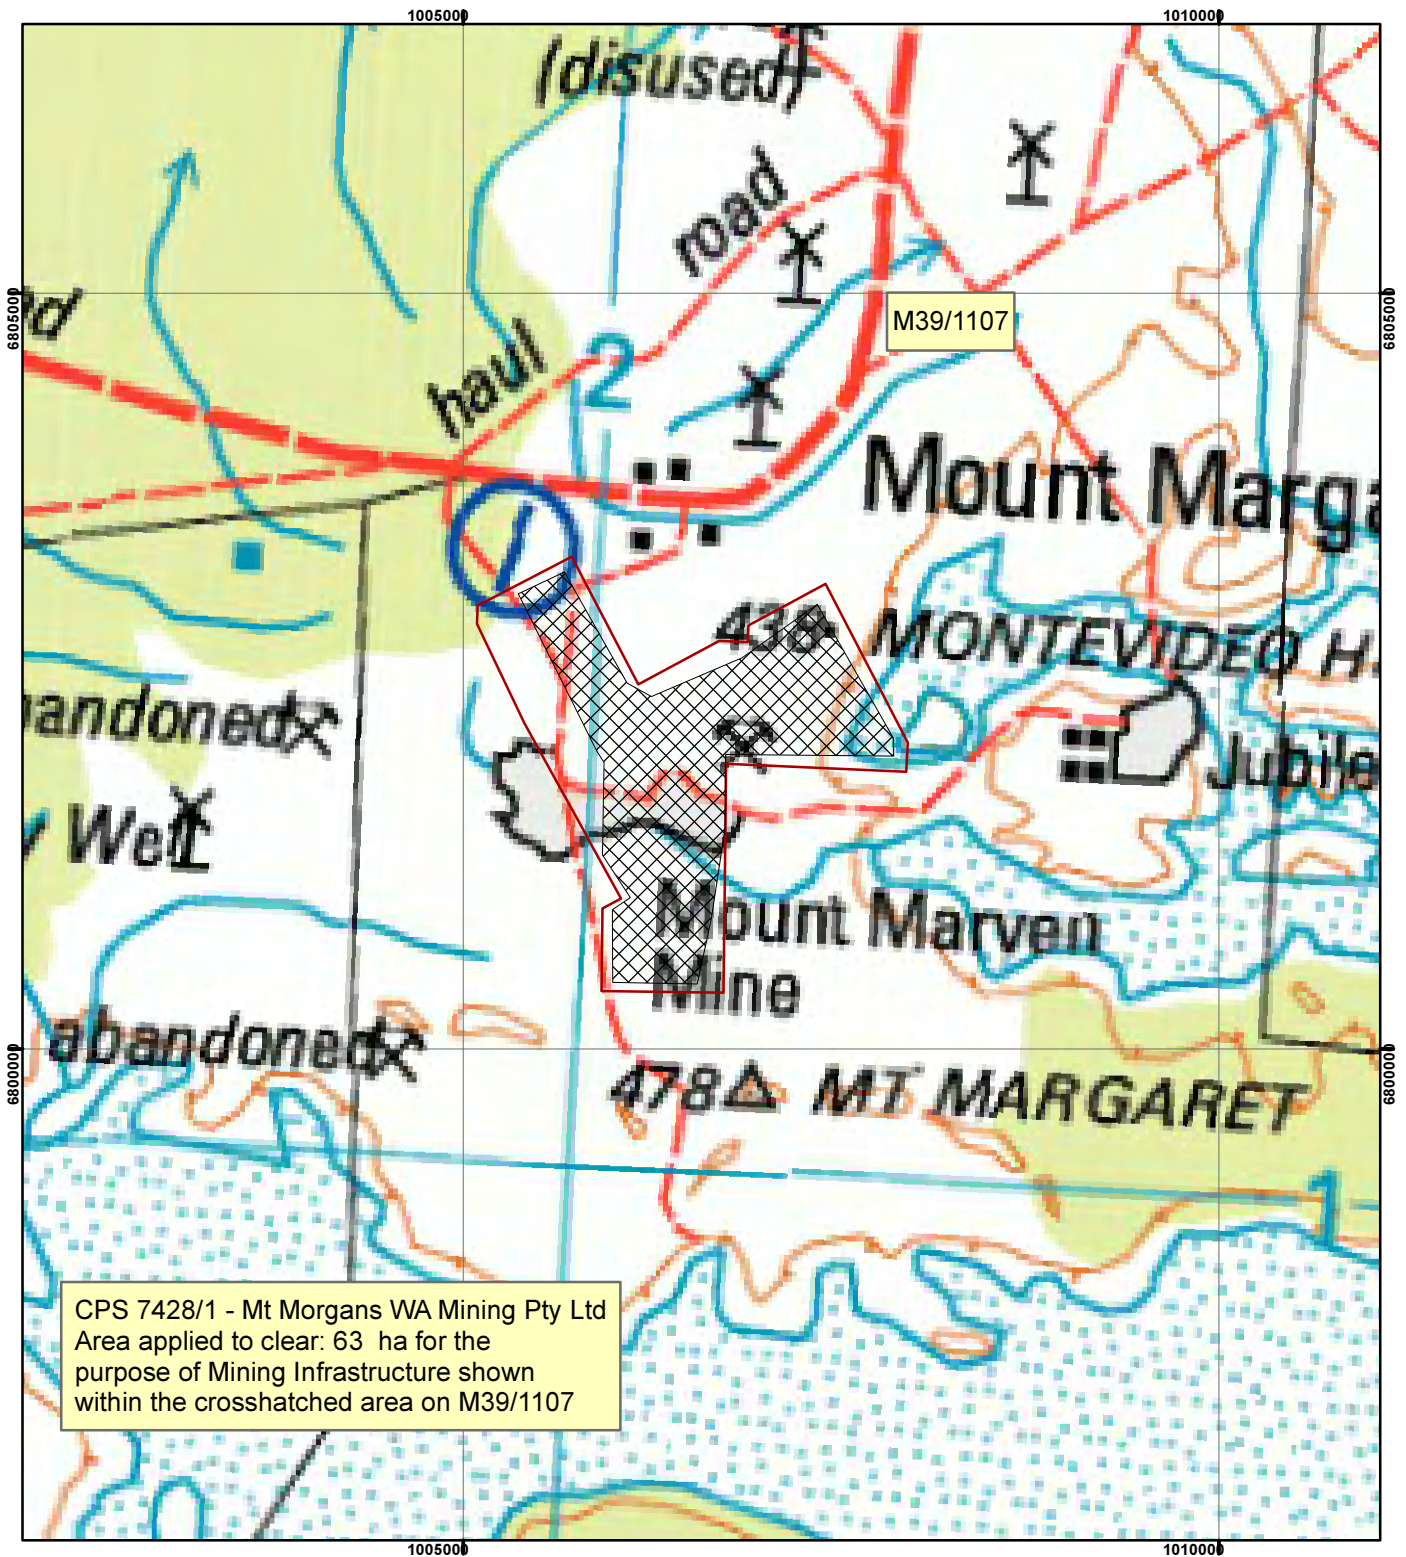

## Legend

 Clearing Instruments

## Mining Tenements

### FMT\_TENID

 M 39/1107

Geocentric Datum Australia 1994

Note: the data in this map have not been projected. This may result in geometric distortion or measurement inaccuracies.

..... Date .....

Officer with delegated authority under Section 20 of the Environmental Protection Act 1986