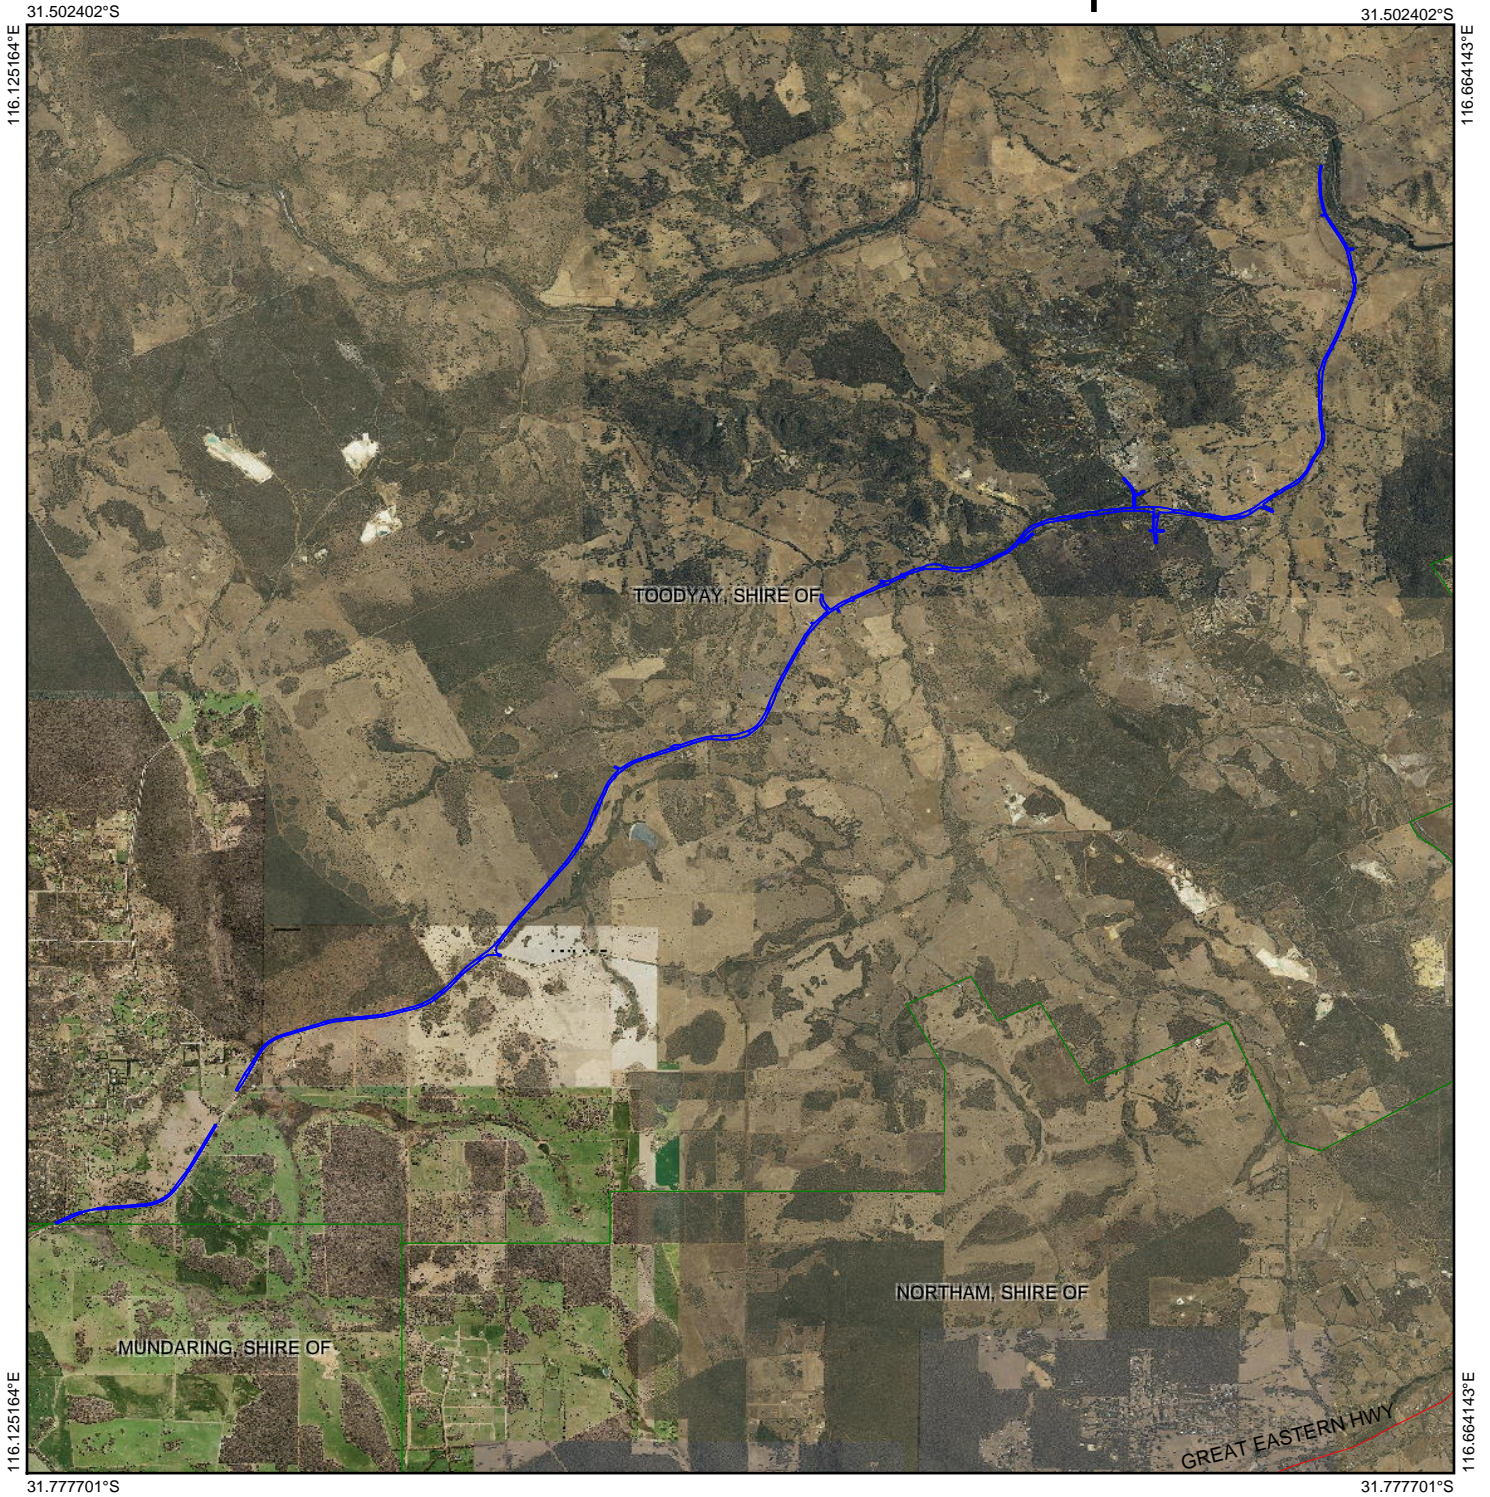

CPS 7431/1 - Context Map

Legend

-  Cadastre (Search)
-  Clearing Instruments Proposals
-  Imagery
-  Roads
-  Local Government Authority

(Approximate when reproduced at A4)

GDA 94 (Lat/Long)

Geocentric Datum of Australia 1994

..... Date

GOVERNMENT OF
WESTERN AUSTRALIA
WA Crown Copyright 2017